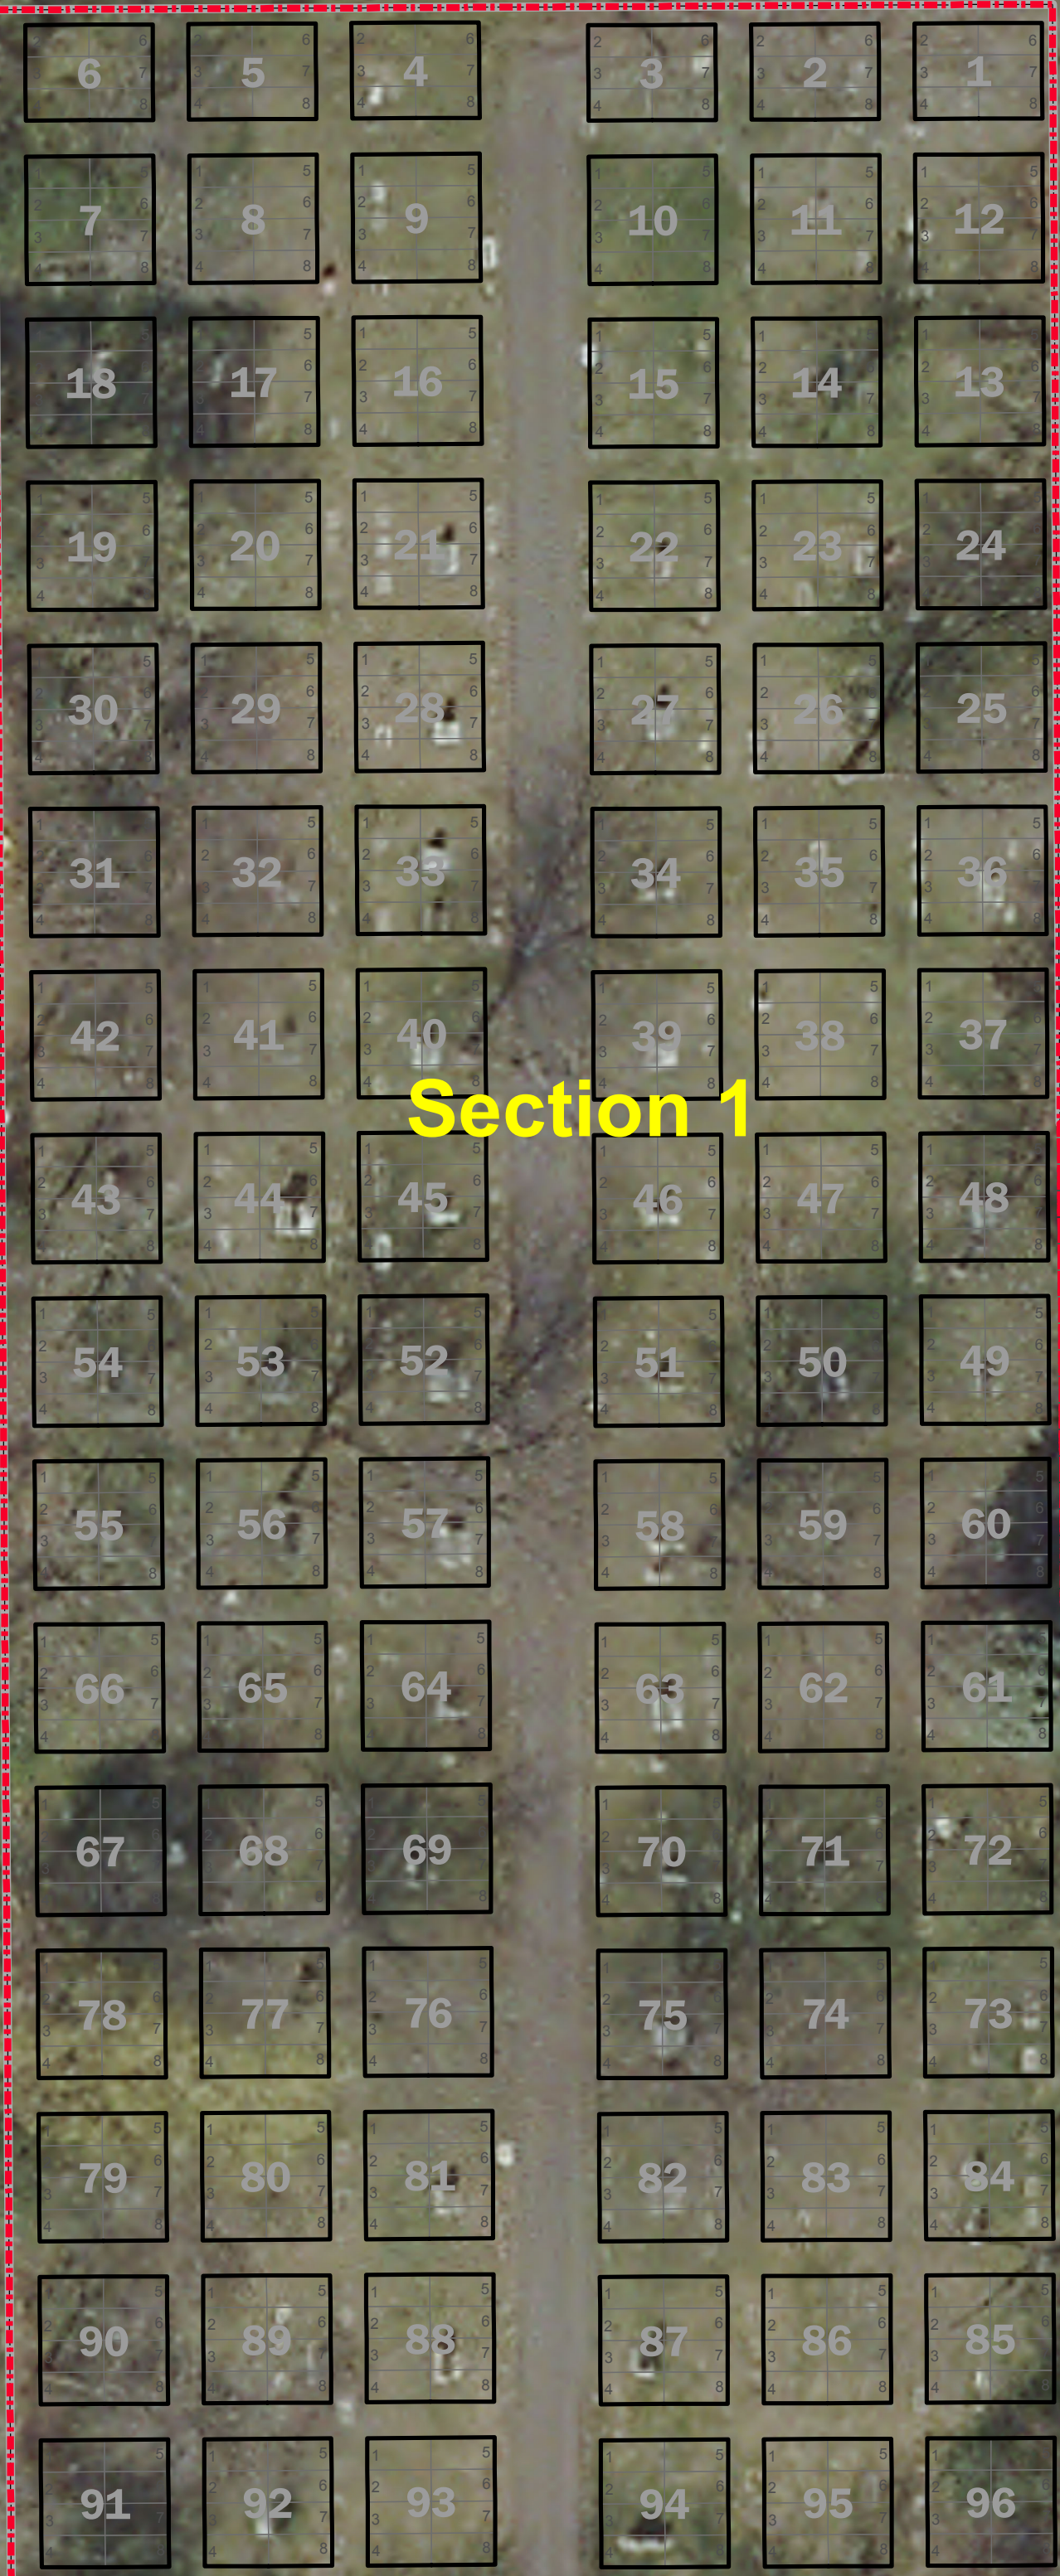

PLEASANT HILL CEMETERY

EDEN PRAIRIE, MN

Legend

- Grave
- Lots
- Sections
- Cemetery Boundary

Section 1

Section 3

GATE

Section 2