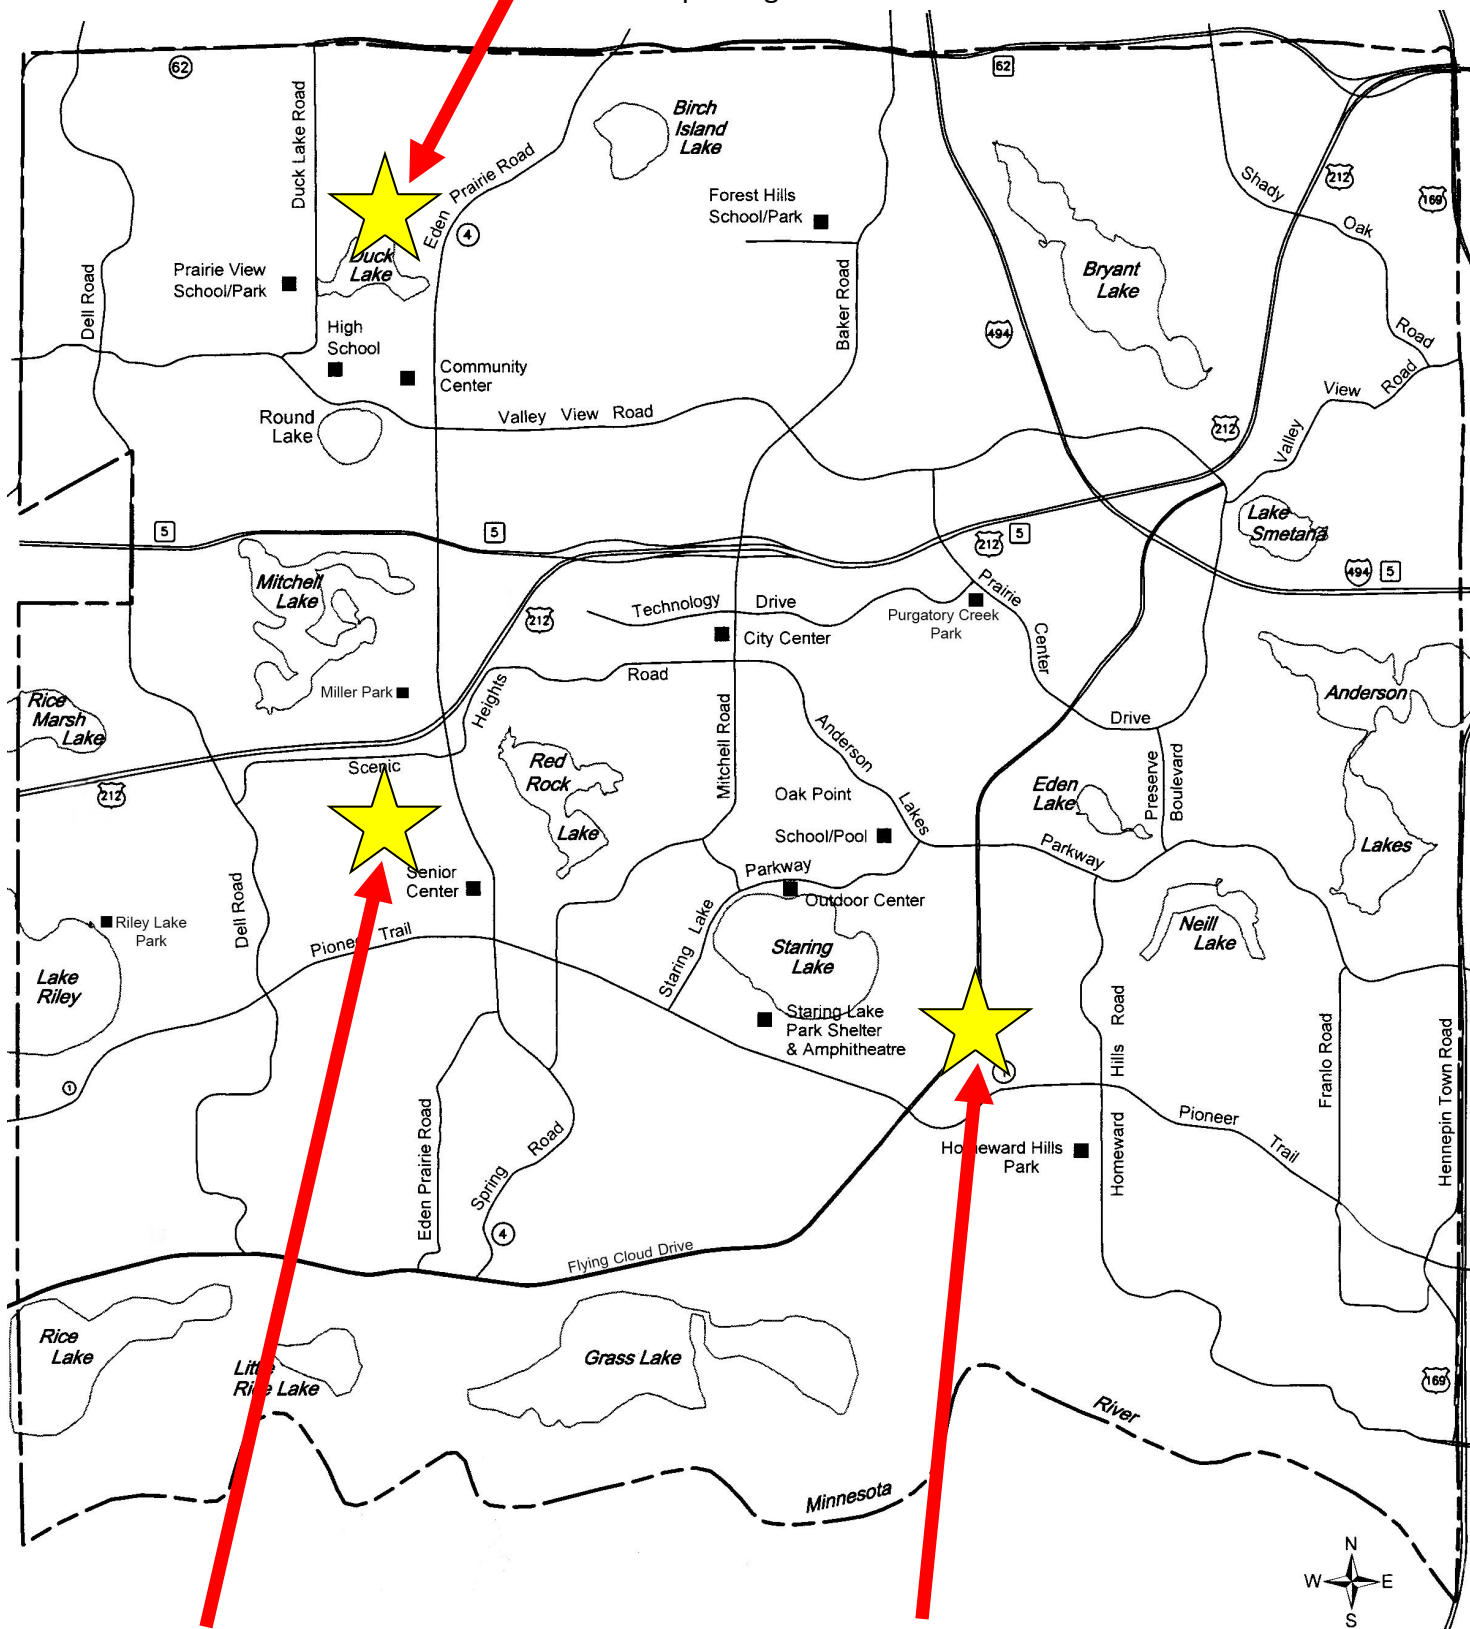

Duck Lake Trail gardens is at 16591 Duck Lake Trail just west of Eden Prairie Road, near the Assembly of God Church. Take the parking lot entrance to the west side of the church..

Pioneer Park gardens is at 8940 Sutton Drive just off of Eden Prairie Road, north of Pioneer Trail and behind the Senior Center. Turn into the Senior Center entrance, go around back to the park.

Pioneer Trail gardens is at 13180 Pioneer Trail just east of Flying Cloud Drive, near the Super America. Take the entrance road to Super America, then turn right down the hill into the gardens.