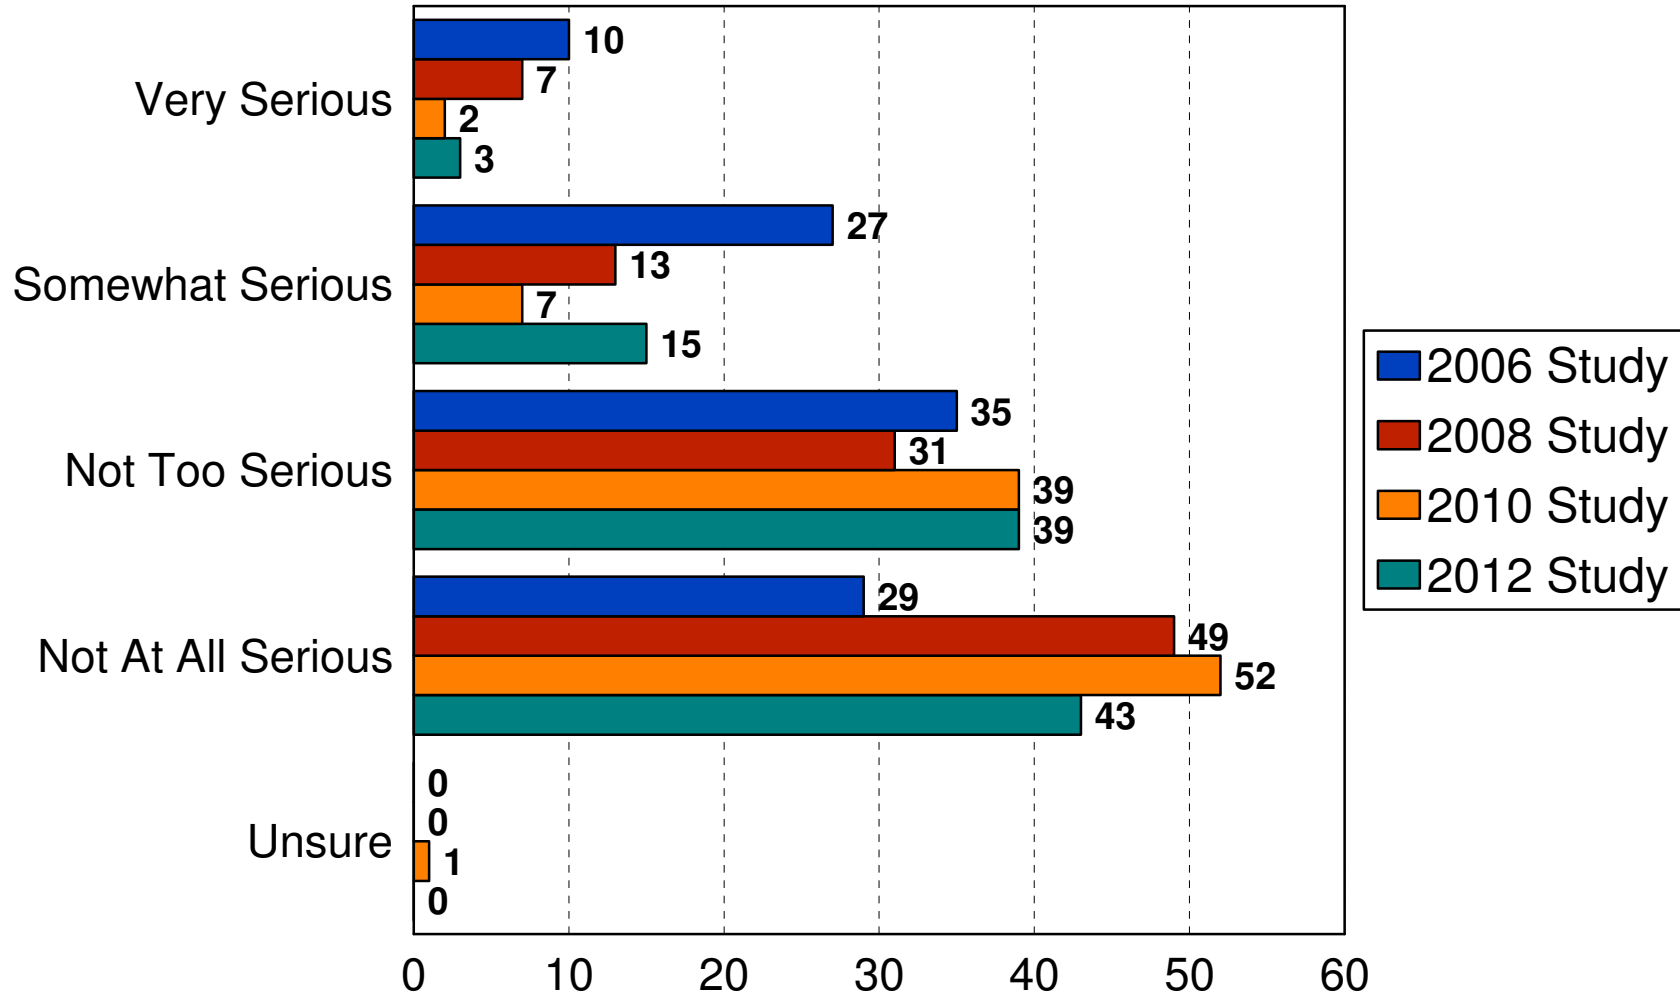

LRT Operating in 5-7 Years

2012 City of Eden Prairie

LRT Position Assuming No City Taxes

2012 City of Eden Prairie

Use LRT

2012 City of Eden Prairie

Airport Noise

2012 City of Eden Prairie