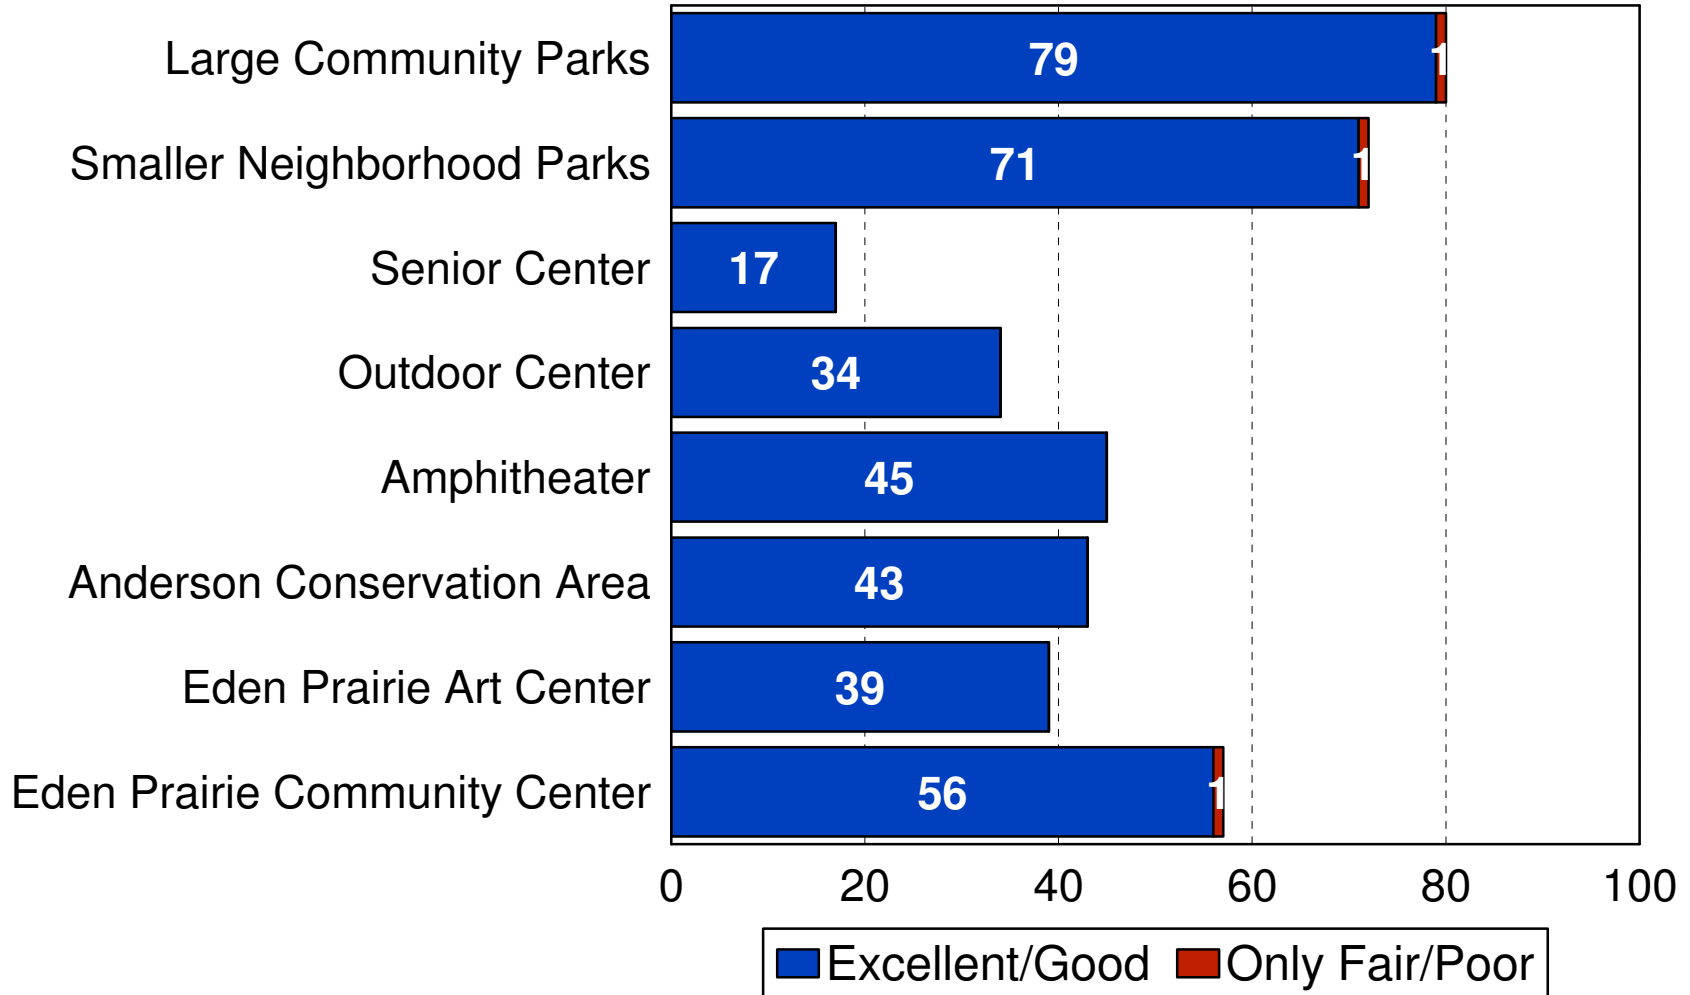

Park Usage & Ratings

2012 City of Eden Prairie