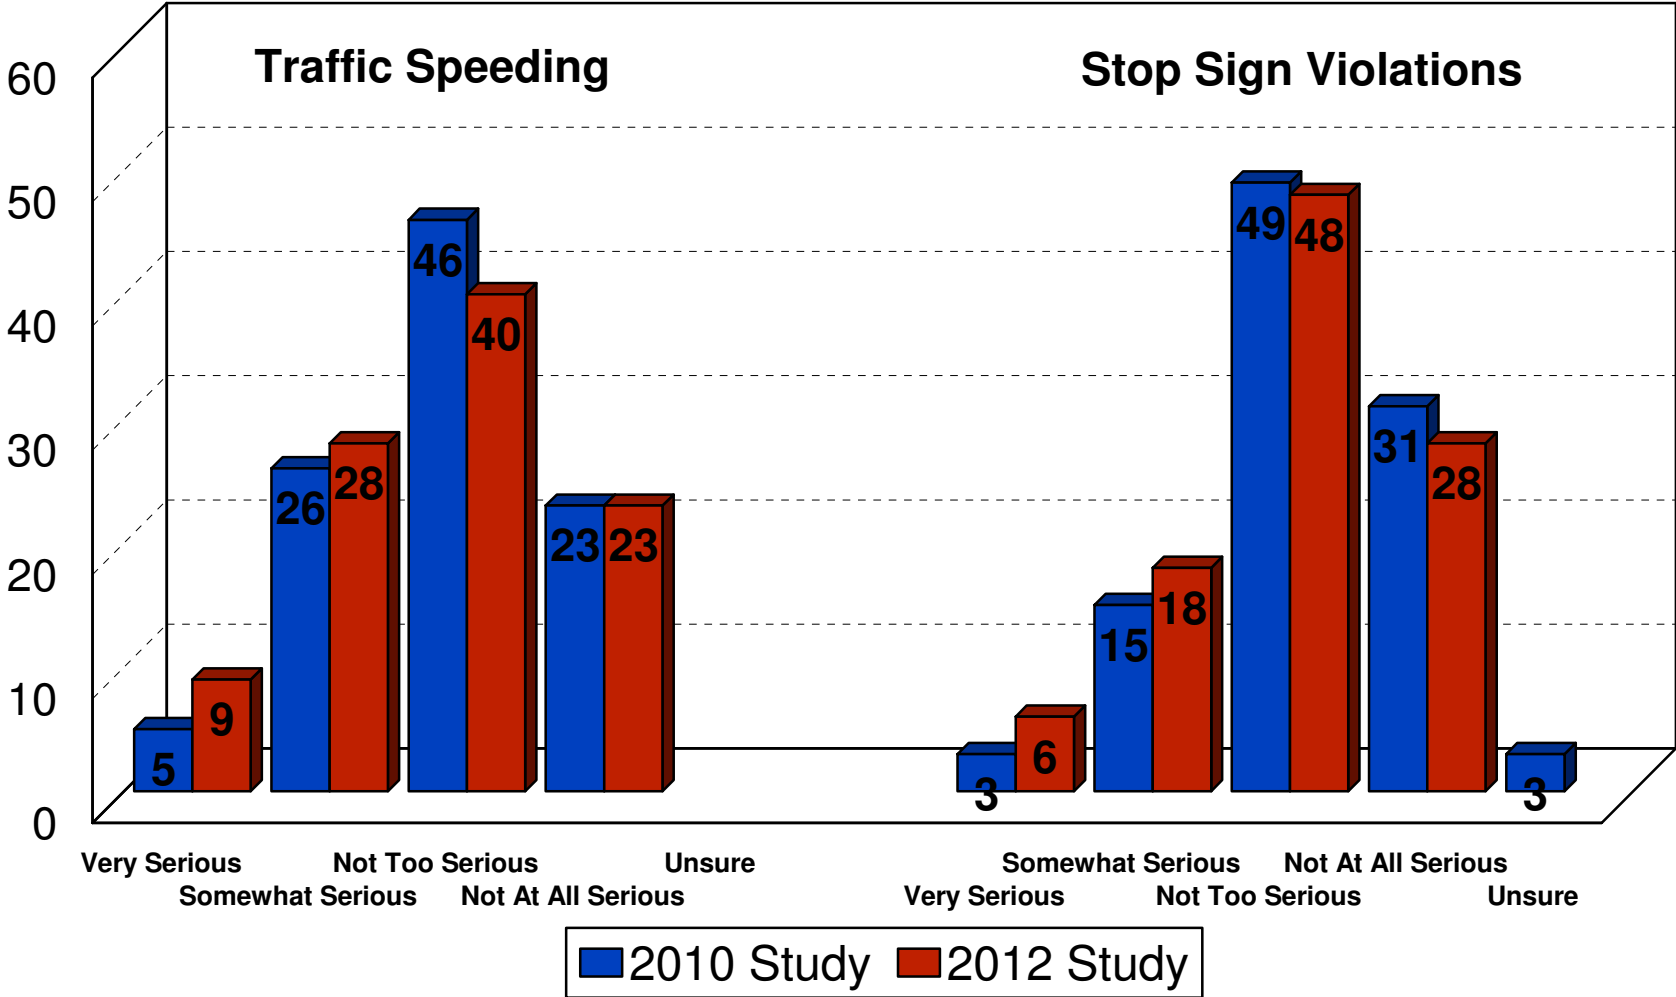

Neighborhood Traffic Violations

2012 City of Eden Prairie