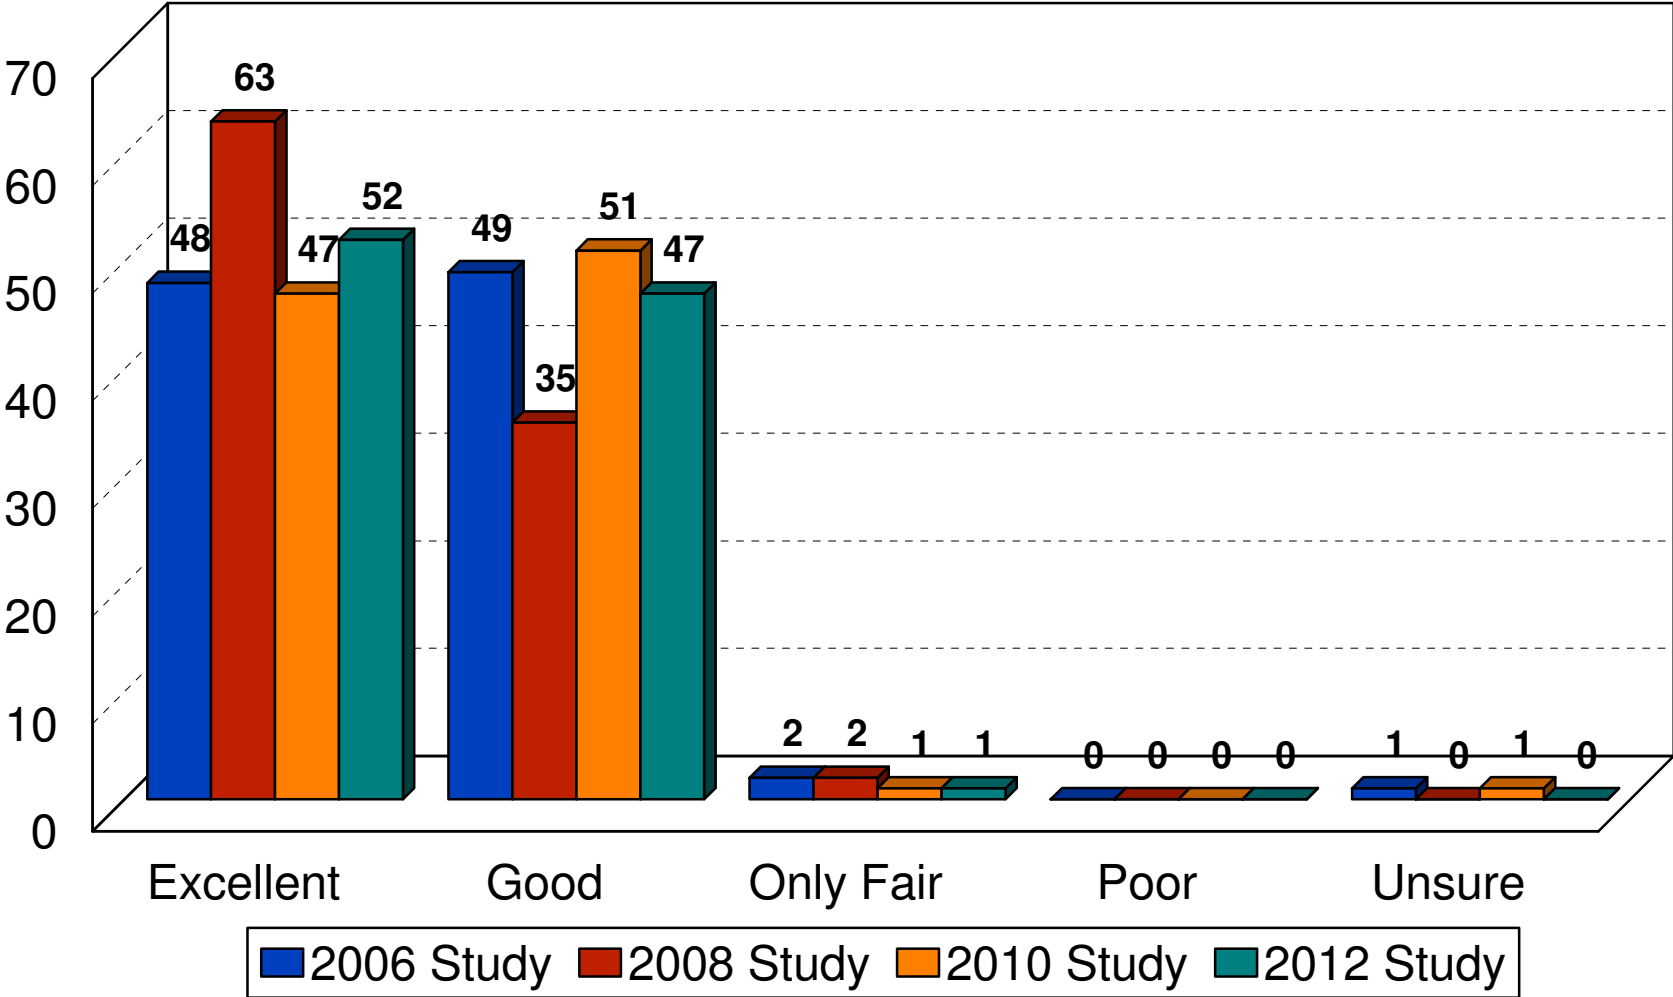

City of Eden Prairie

2012 Quality of Life Study

Decision Resources, Ltd.

Quality of Life Rating

2012 City of Eden Prairie

Like Most about City

2012 City of Eden Prairie

Like Least