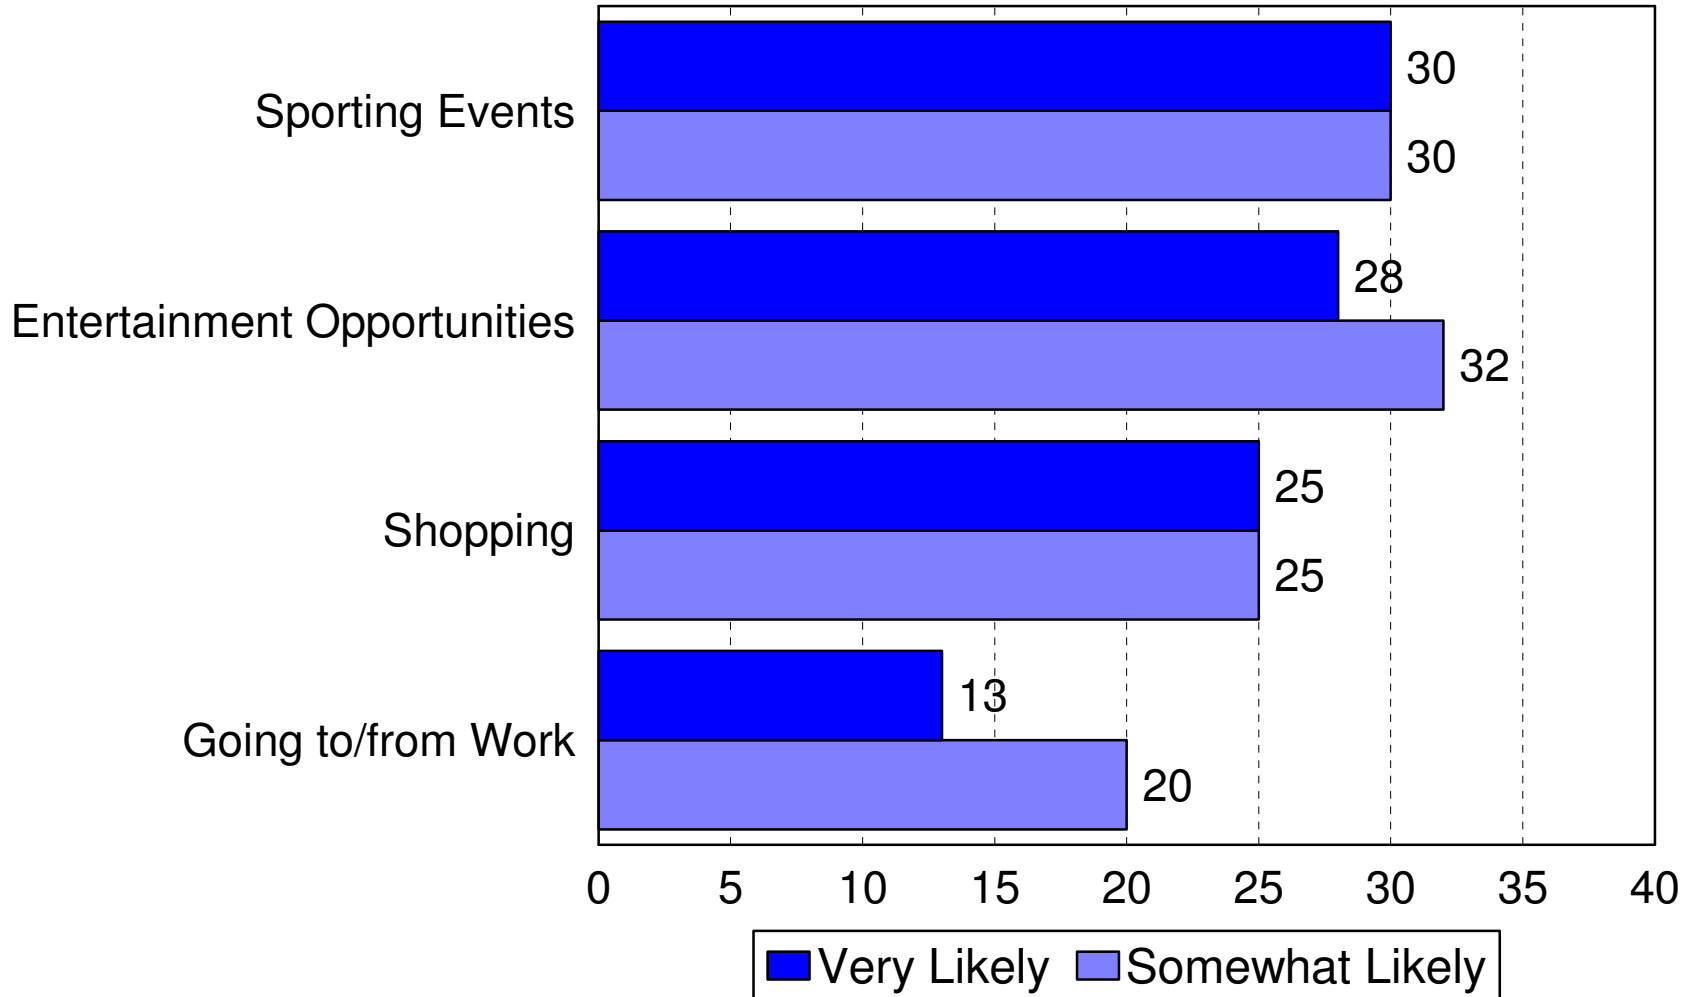

LRT Operating in 5-7 Years

2012 City of Eden Prairie

LRT Position Assuming No City Taxes

2012 City of Eden Prairie

Use LRT

2012 City of Eden Prairie

Airport Noise

2012 City of Eden Prairie