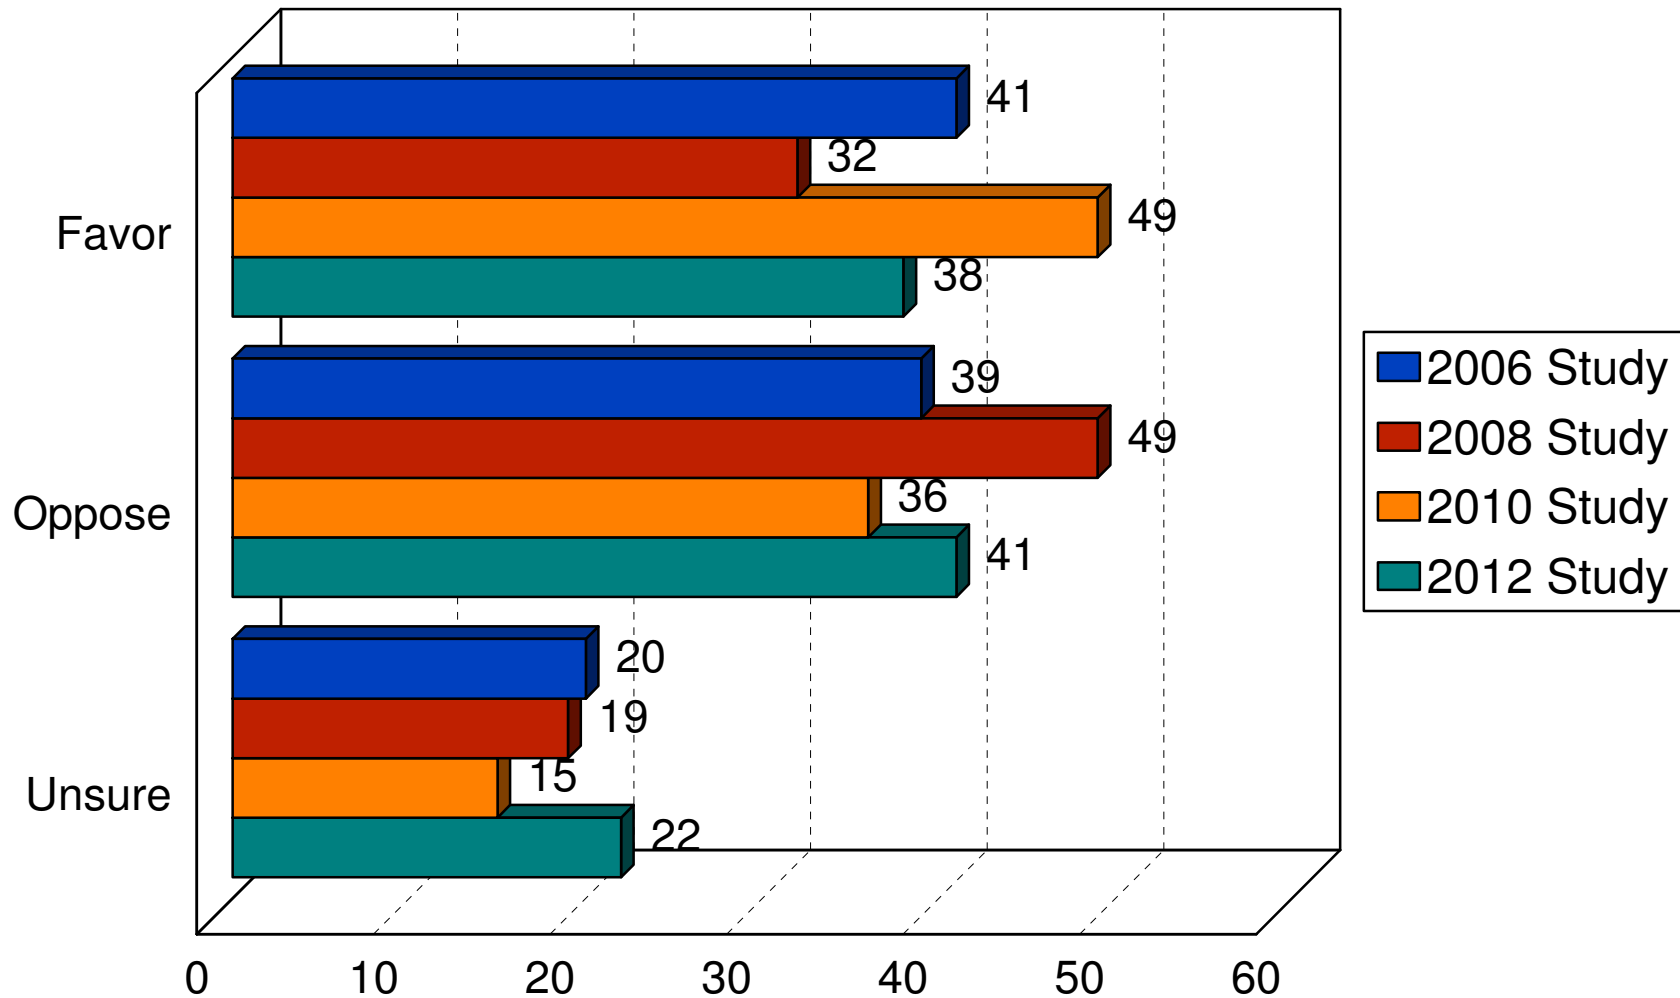

2012 City of Eden Prairie

Aesthetics And Amenities

2012 City of Eden Prairie

Value of City Services

2012 City of Eden Prairie

Tax Increase to Maintain

2012 City of Eden Prairie

1% Budget Increase Priority

2012 City of Eden Prairie

Neighborhood Traffic Violations

2012 City of Eden Prairie

Greatest Public Safety Concern

2012 City of Eden Prairie

Eden Prairie Fire Department

2012 City of Eden Prairie

All Rental Property Licensed/Inspected