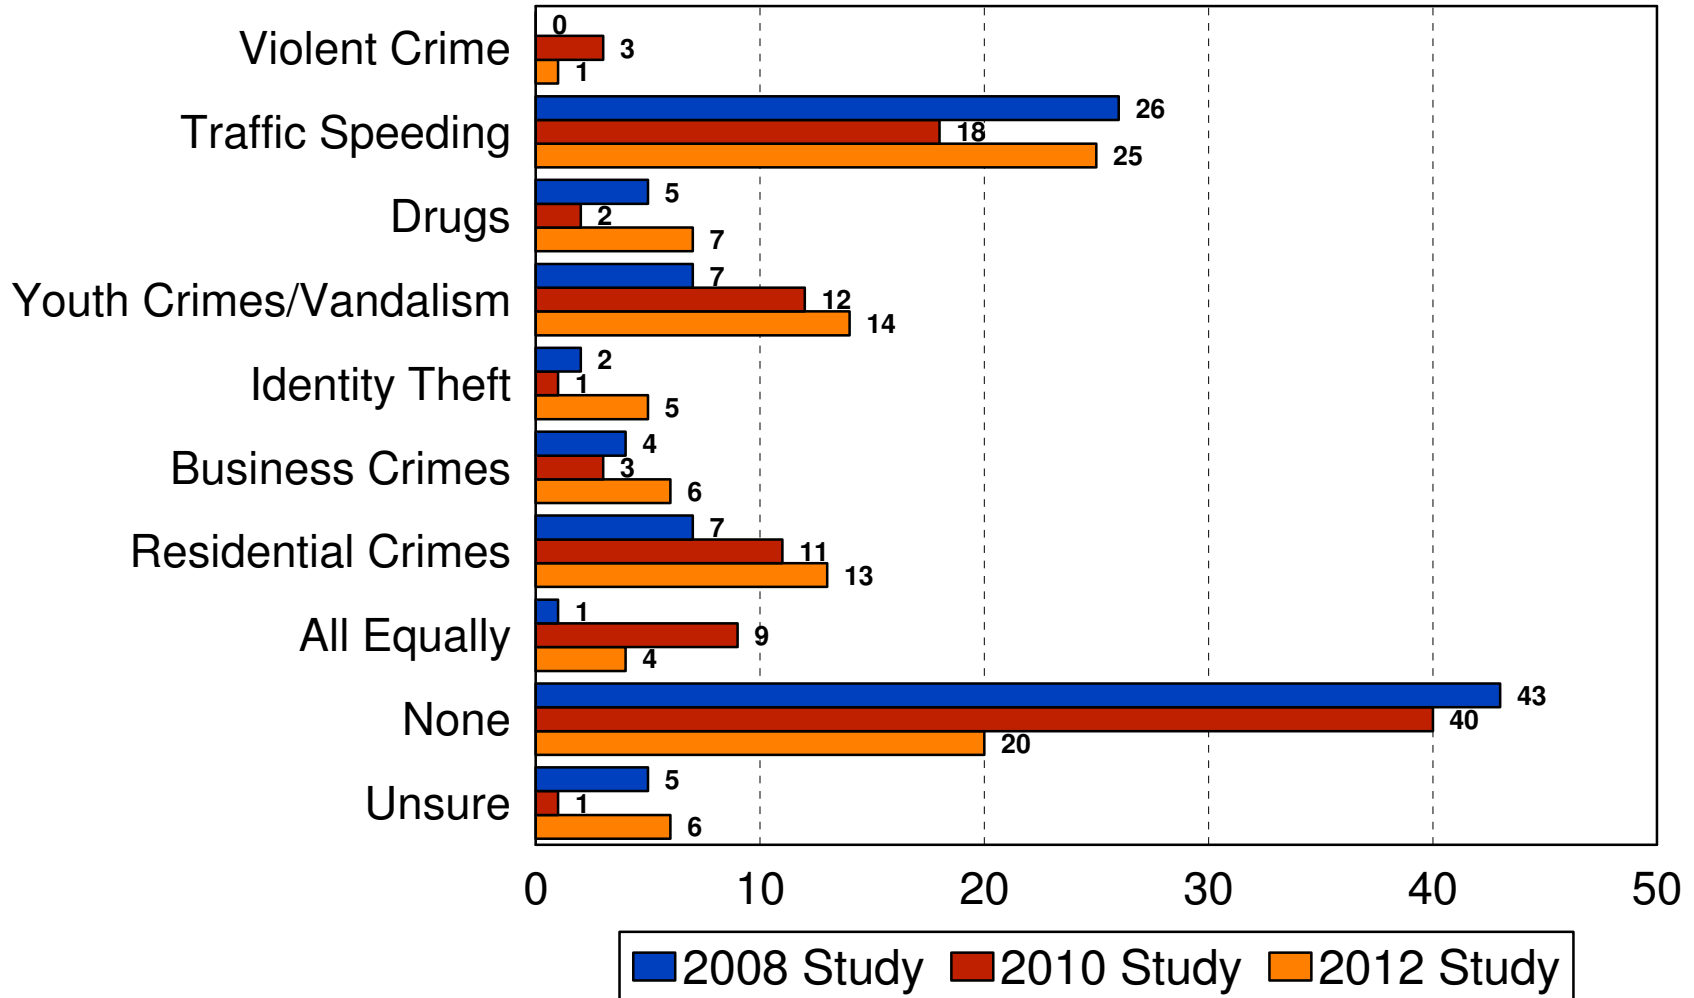

2012 City of Eden Prairie

Neighborhood Traffic Violations

2012 City of Eden Prairie

Greatest Public Safety Concern

2012 City of Eden Prairie

Eden Prairie Fire Department

2012 City of Eden Prairie

All Rental Property Licensed/Inspected