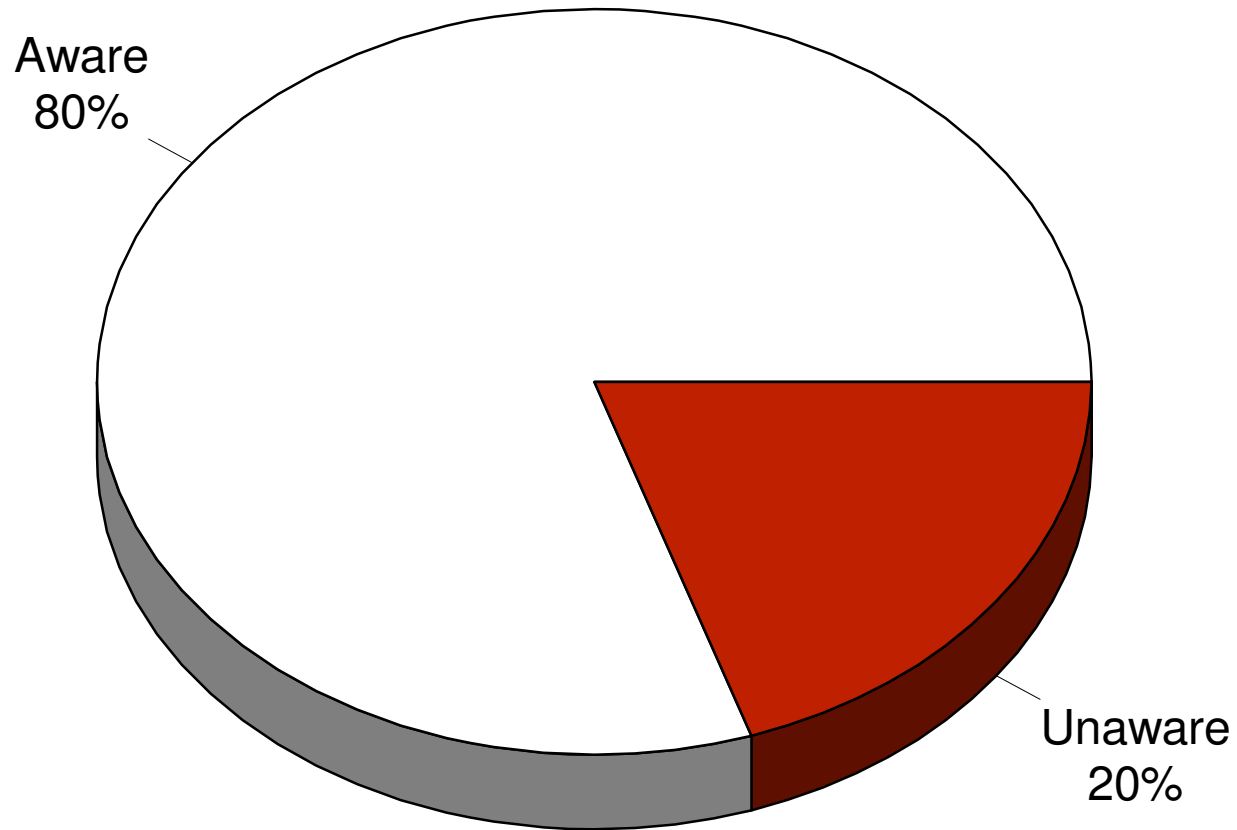

LRT Operating in 5-7 Years

2012 City of Eden Prairie