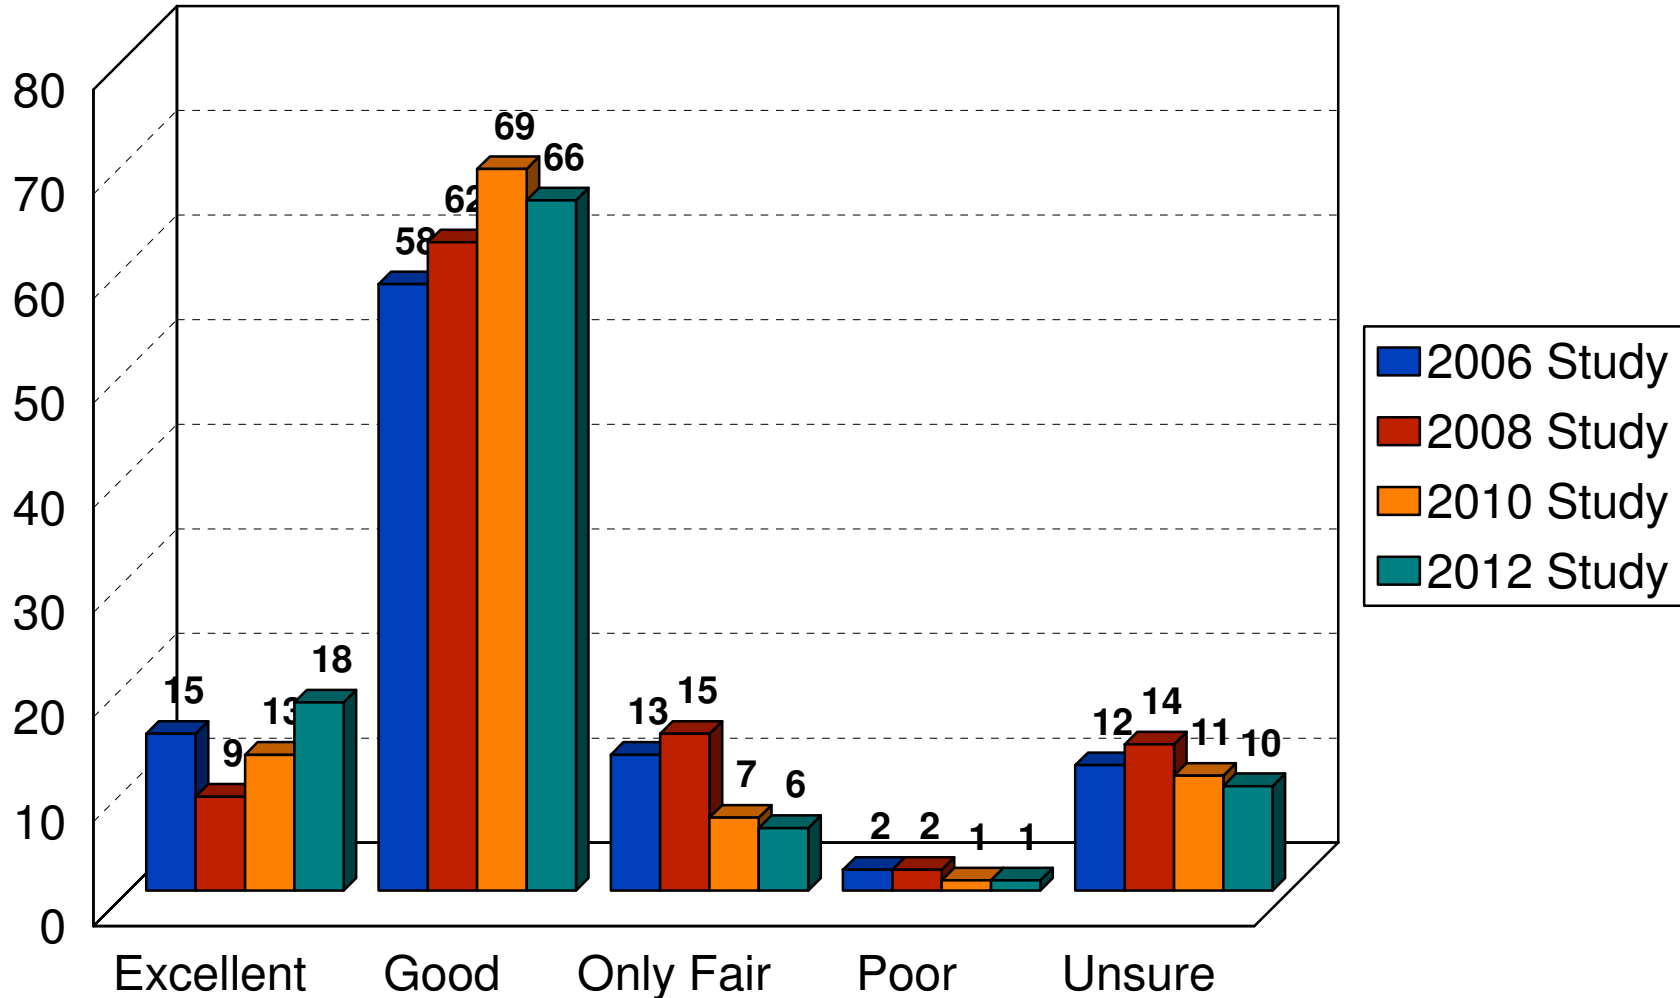

2012 City of Eden Prairie

Aesthetics And Amenities

2012 City of Eden Prairie

Value of City Services

2012 City of Eden Prairie

Tax Increase to Maintain

2012 City of Eden Prairie

1% Budget Increase Priority

2012 City of Eden Prairie

Neighborhood Traffic Violations

2012 City of Eden Prairie

Greatest Public Safety Concern

2012 City of Eden Prairie

Eden Prairie Fire Department

2012 City of Eden Prairie

All Rental Property Licensed/Inspected