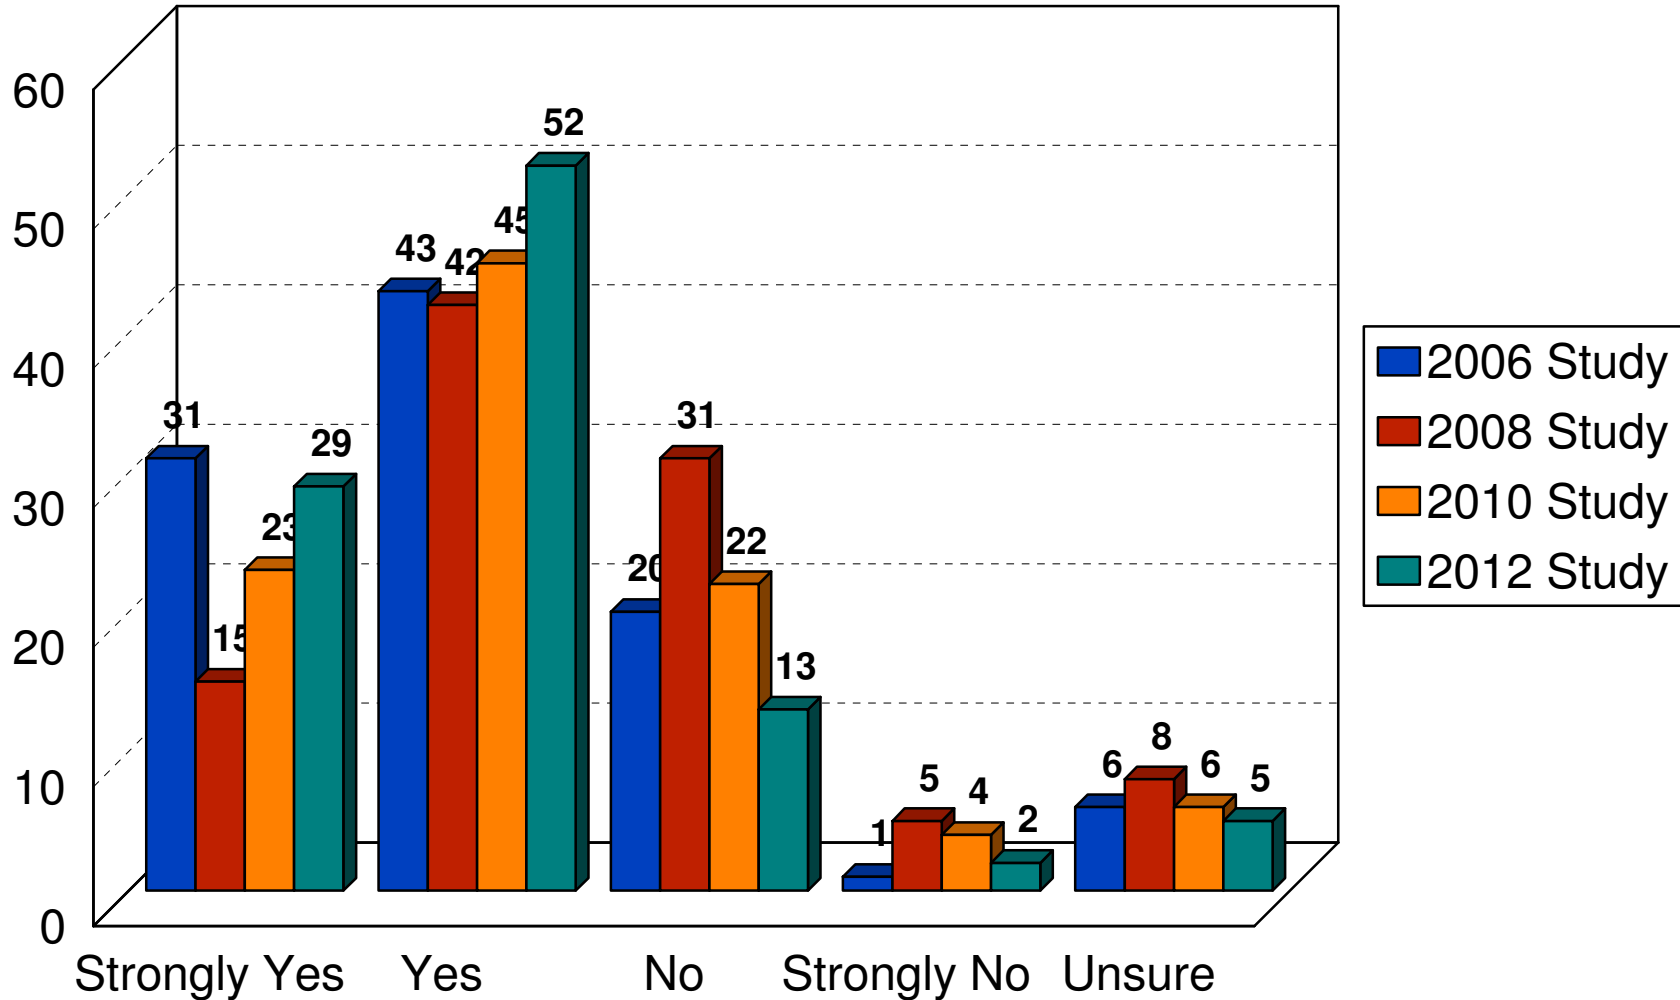

More Active City Role in Preserving and Protecting Open Space

2012 City of Eden Prairie

Decision Resources, Ltd.