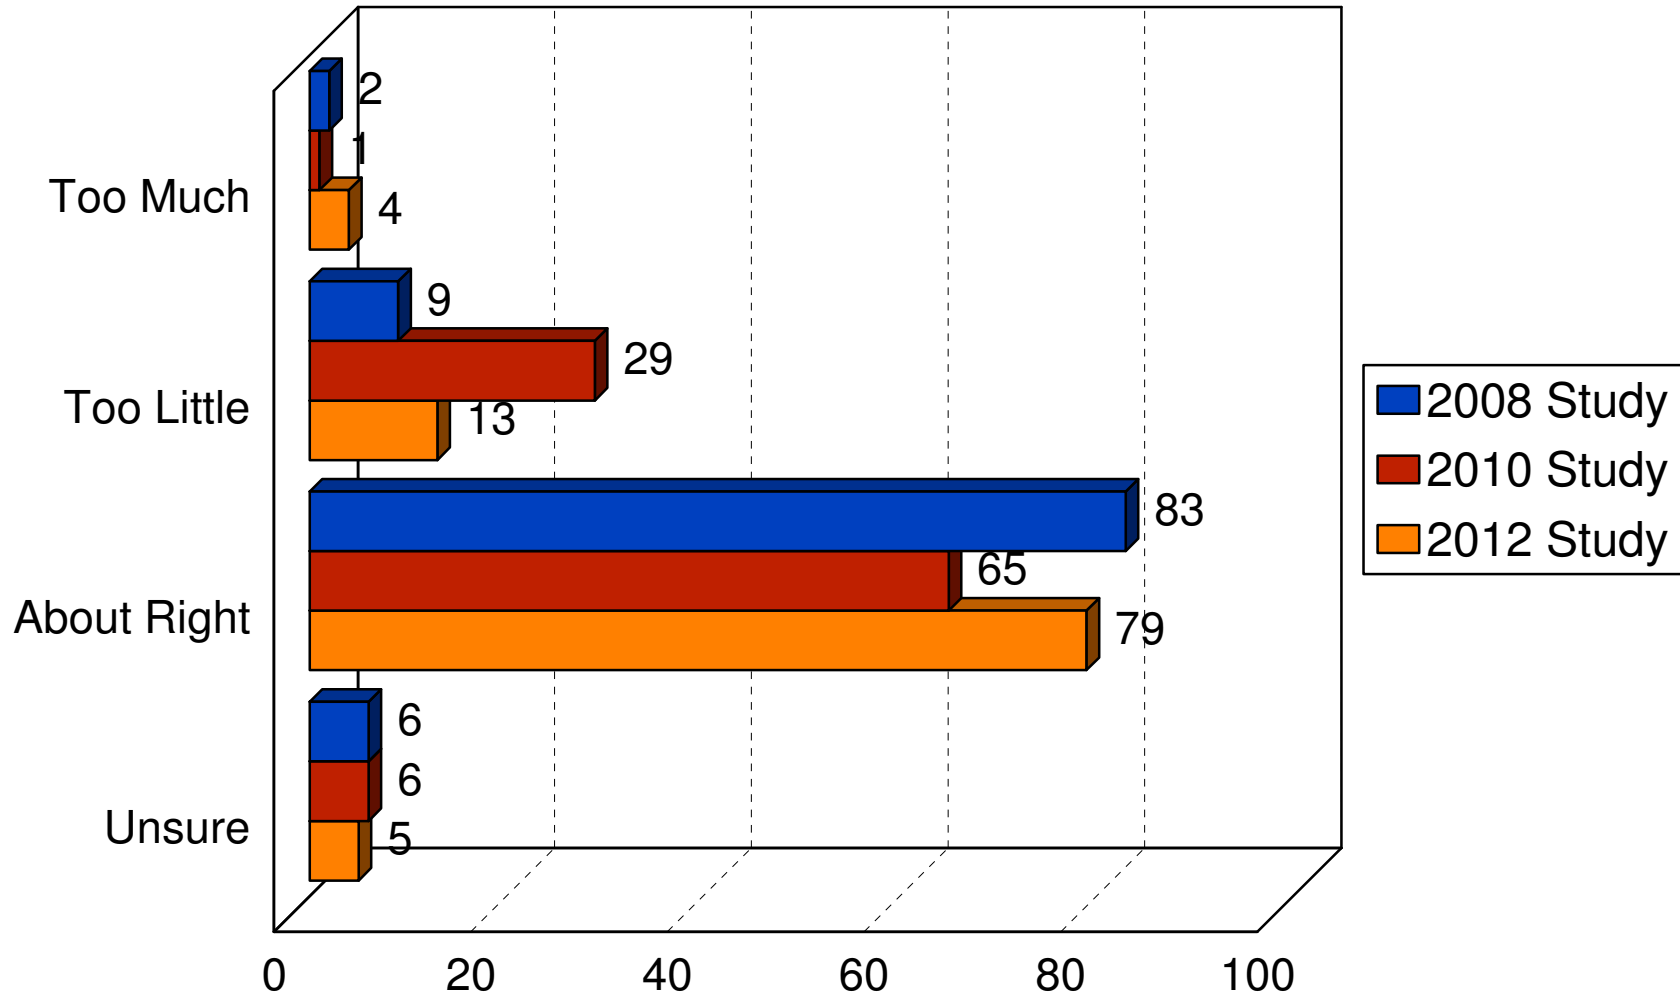

City Actions Protecting Water Quality

2012 City of Eden Prairie