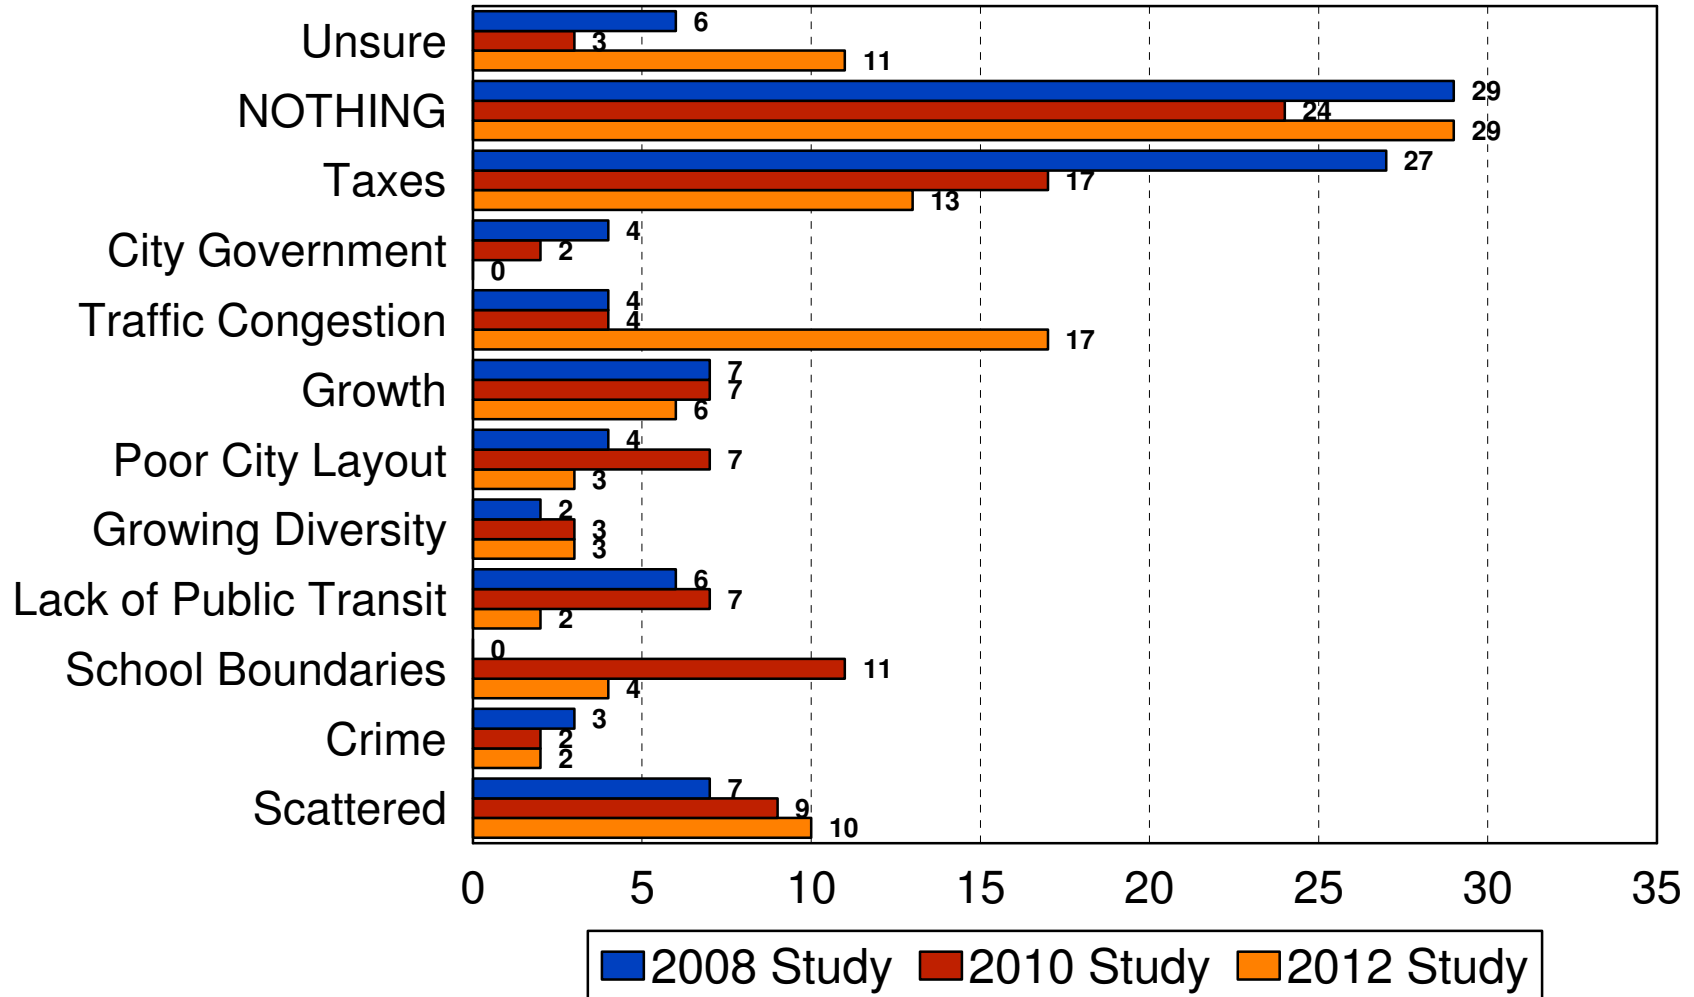

City of Eden Prairie

2012 Quality of Life Study

Decision Resources, Ltd.

Quality of Life Rating

2012 City of Eden Prairie

Like Most about City

2012 City of Eden Prairie

Like Least

2012 City of Eden Prairie

City-Sponsored Events

2012 City of Eden Prairie

Additional Activities To Offer

2012 City of Eden Prairie

City Service Ratings

2012 City of Eden Prairie

Streets