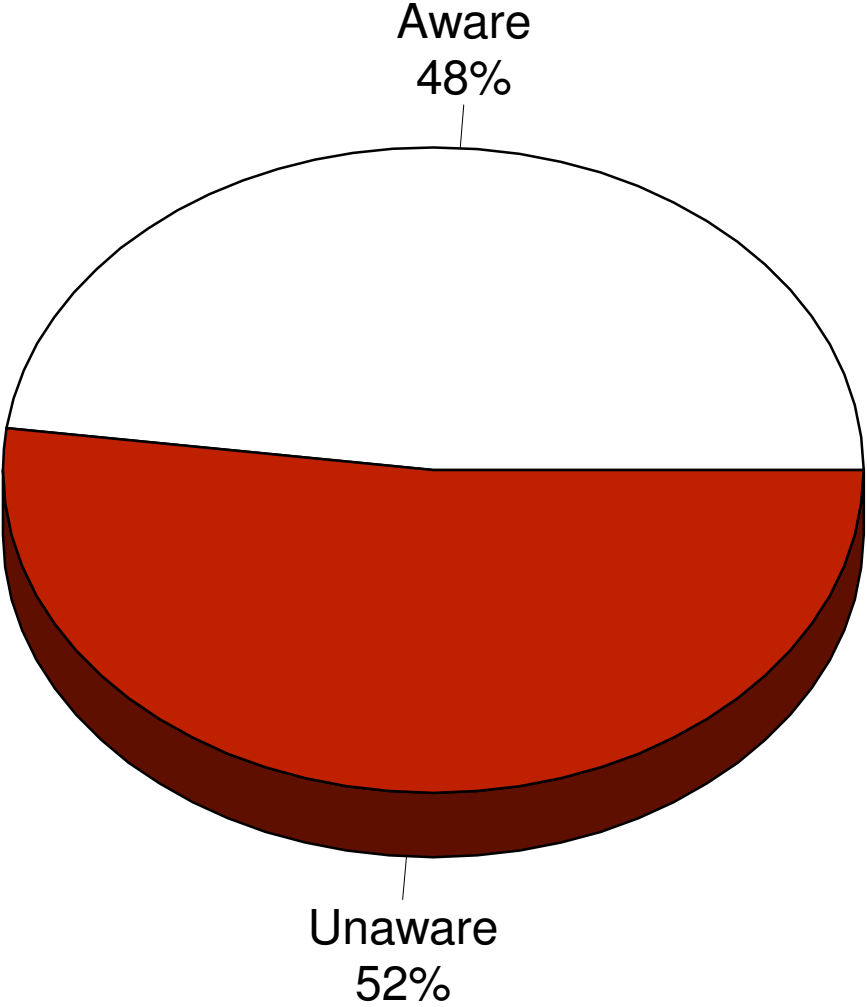

City Housing Programs

2012 City of Eden Prairie