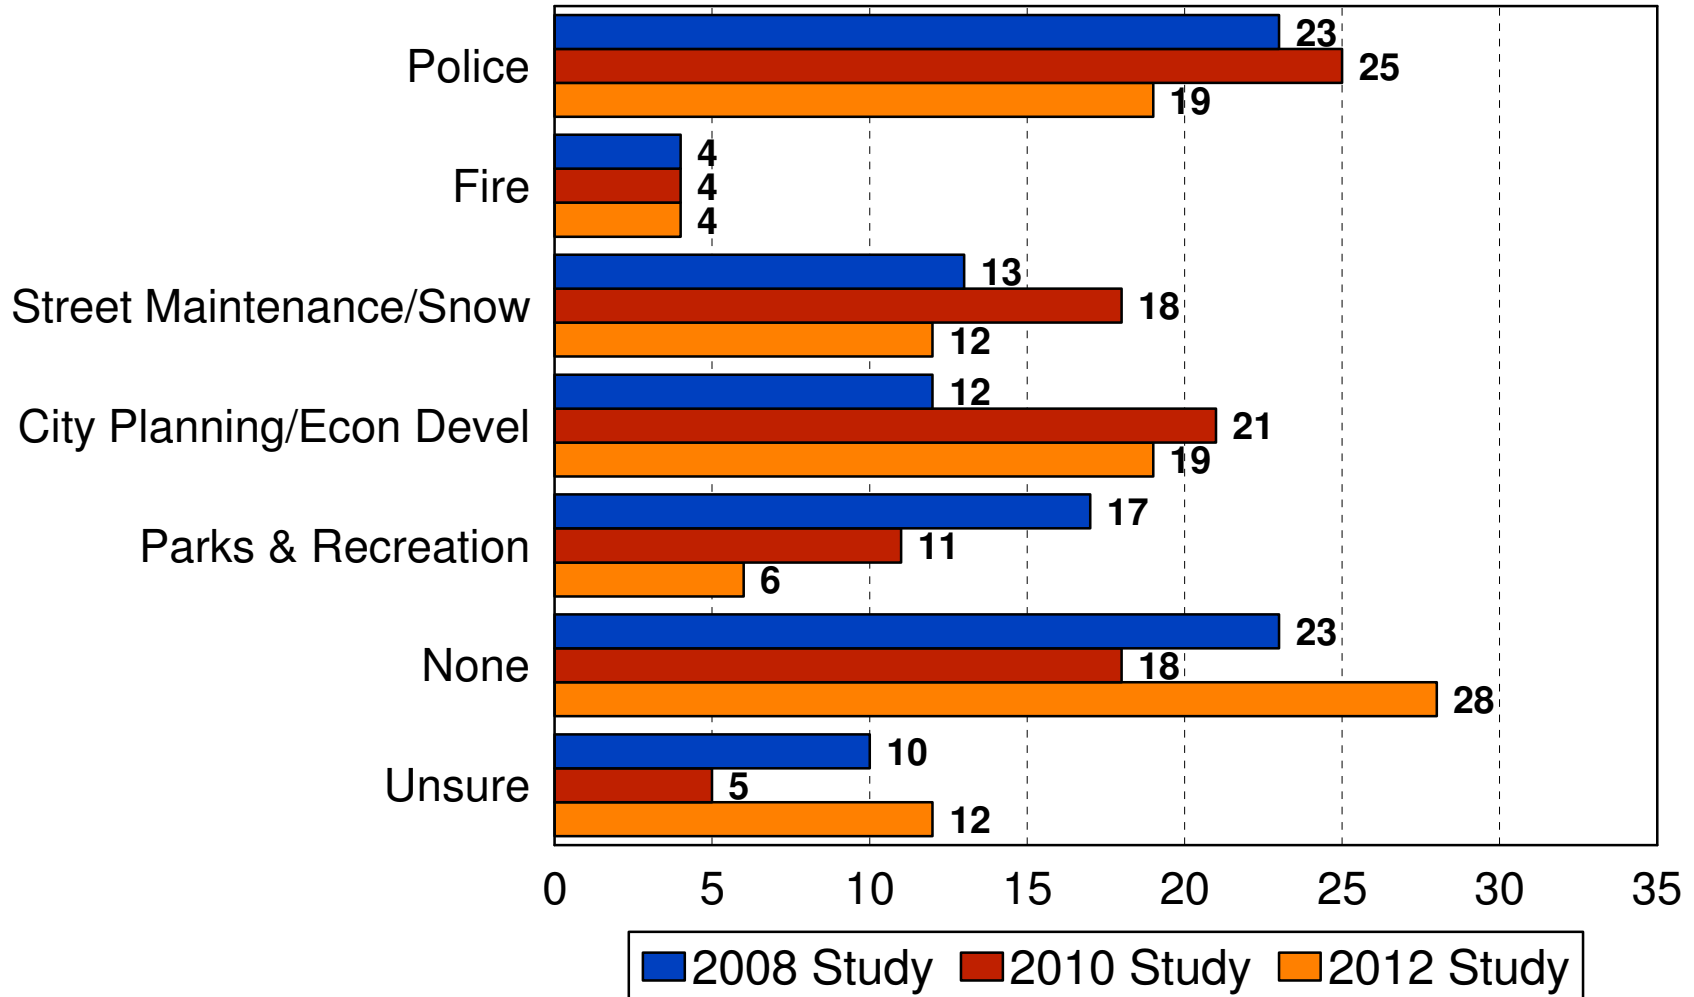

2012 City of Eden Prairie

Aesthetics And Amenities

2012 City of Eden Prairie

Value of City Services

2012 City of Eden Prairie

Tax Increase to Maintain

2012 City of Eden Prairie

1% Budget Increase Priority

2012 City of Eden Prairie

Neighborhood Traffic Violations

2012 City of Eden Prairie

Greatest Public Safety Concern

2012 City of Eden Prairie

Eden Prairie Fire Department

2012 City of Eden Prairie

All Rental Property Licensed/Inspected