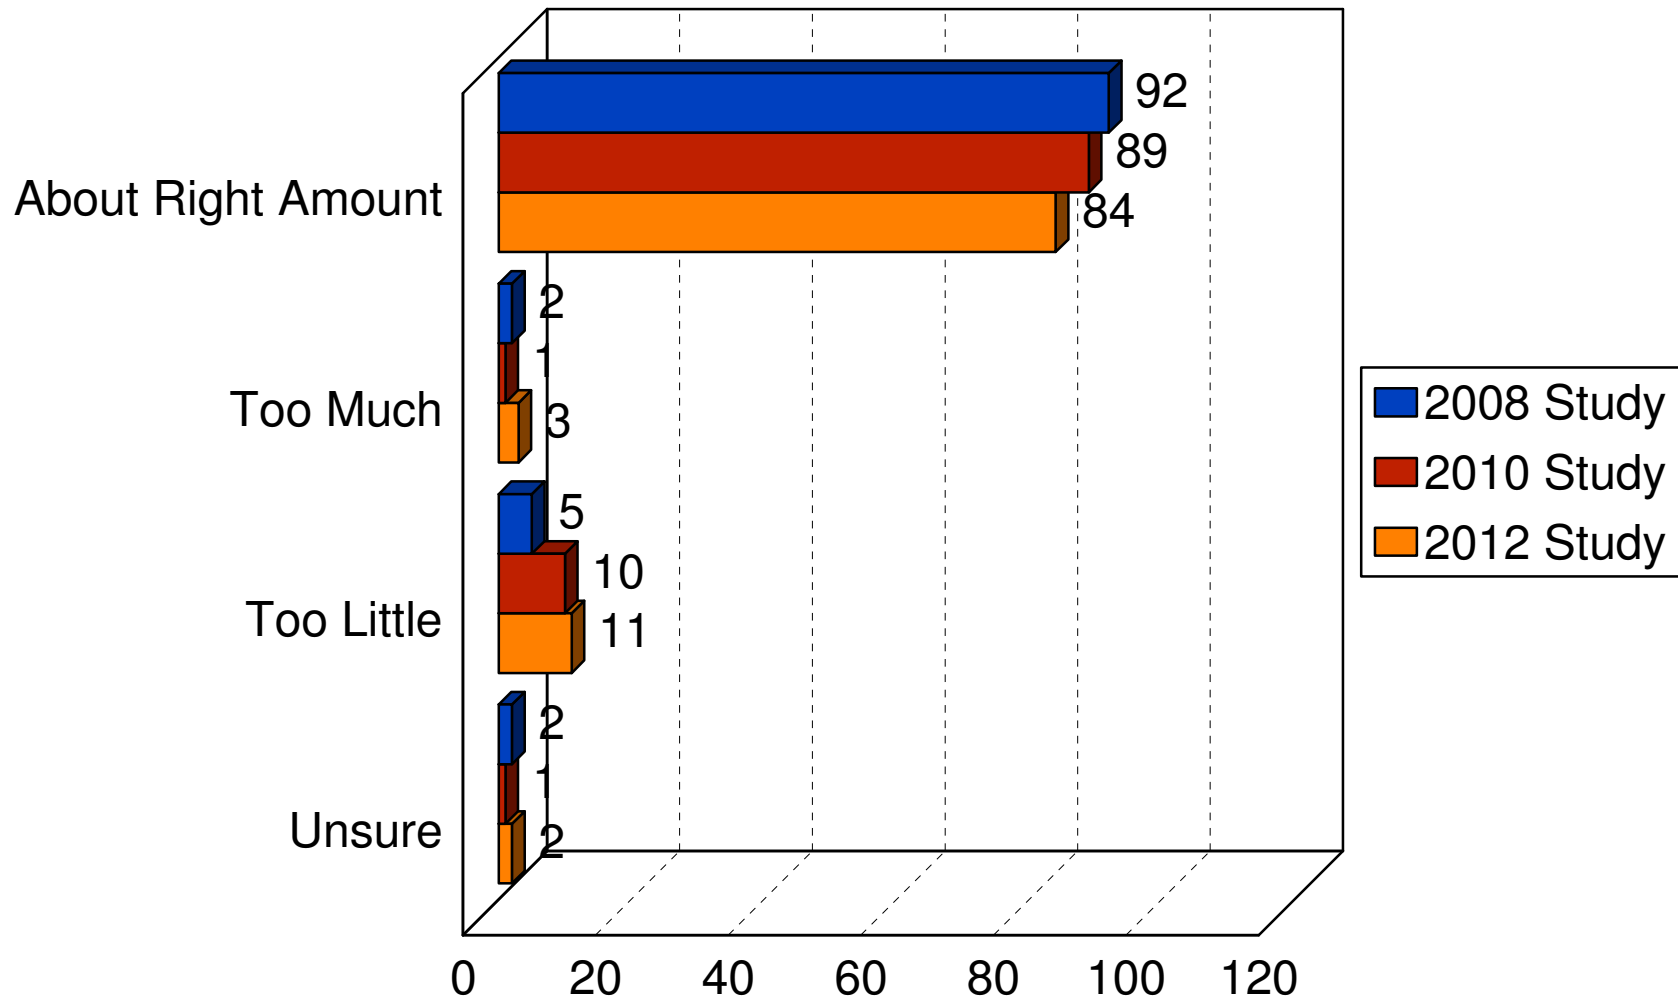

2012 City of Eden Prairie

City Actions Protecting Water Quality

2012 City of Eden Prairie

Amount of Natural Open Space

2012 City of Eden Prairie

More Active City Role in Preserving and Protecting Open Space