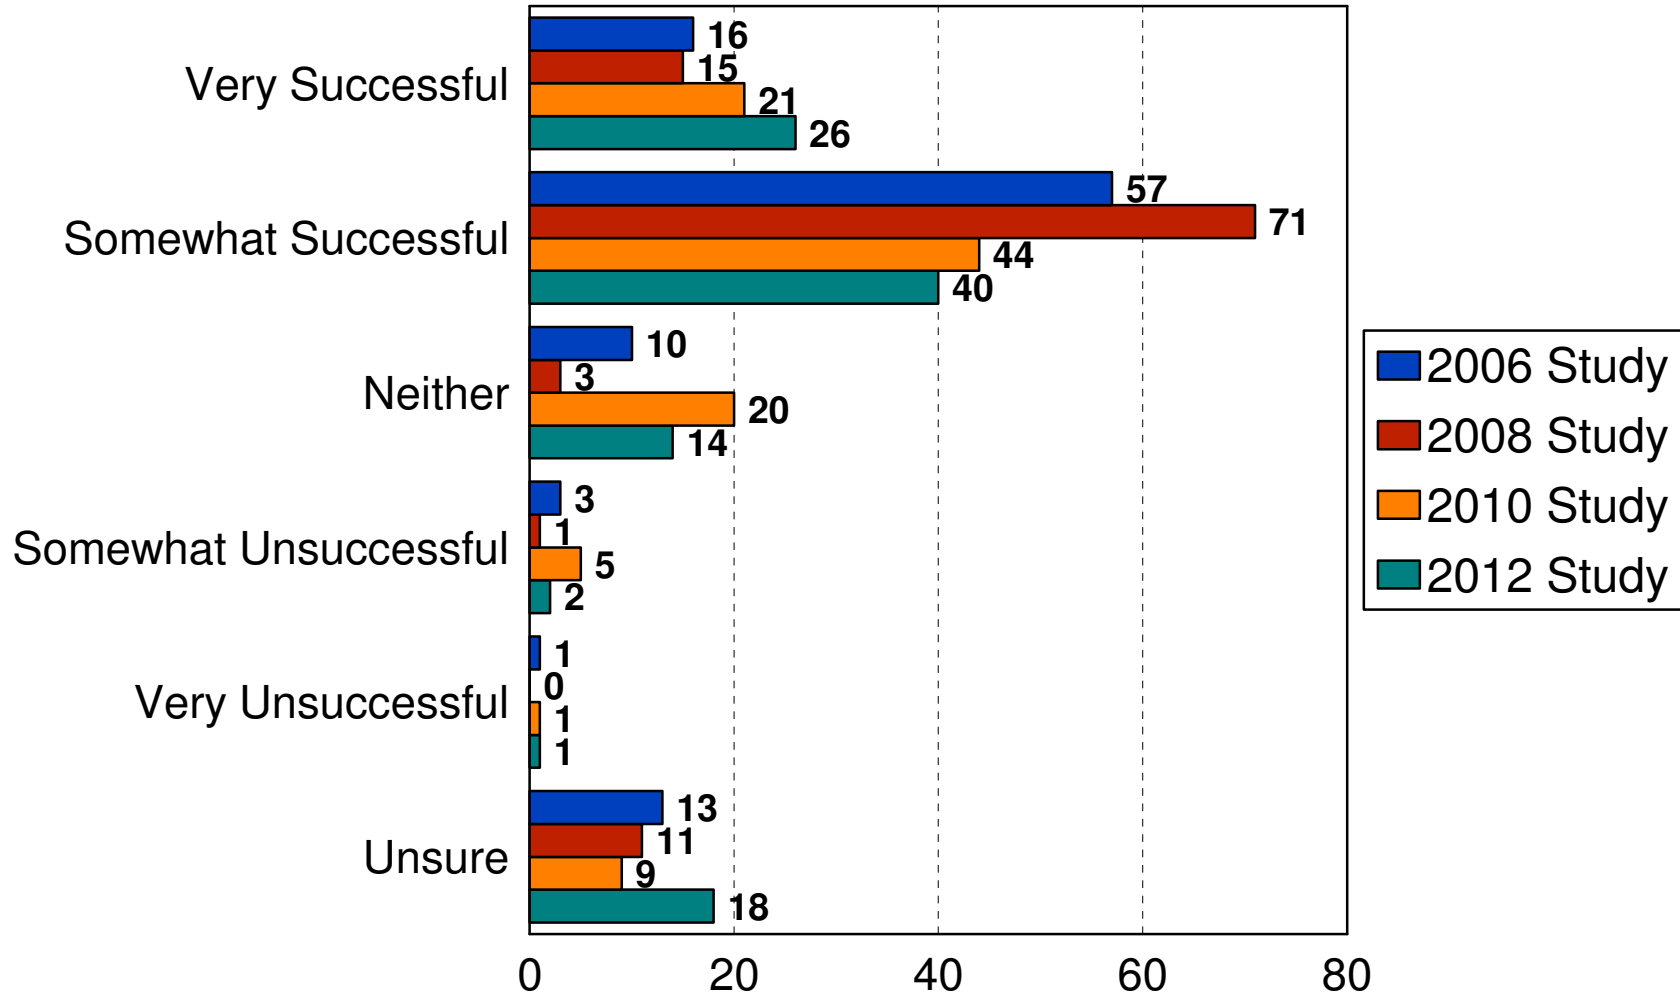

Maintaining Balance

2012 City of Eden Prairie