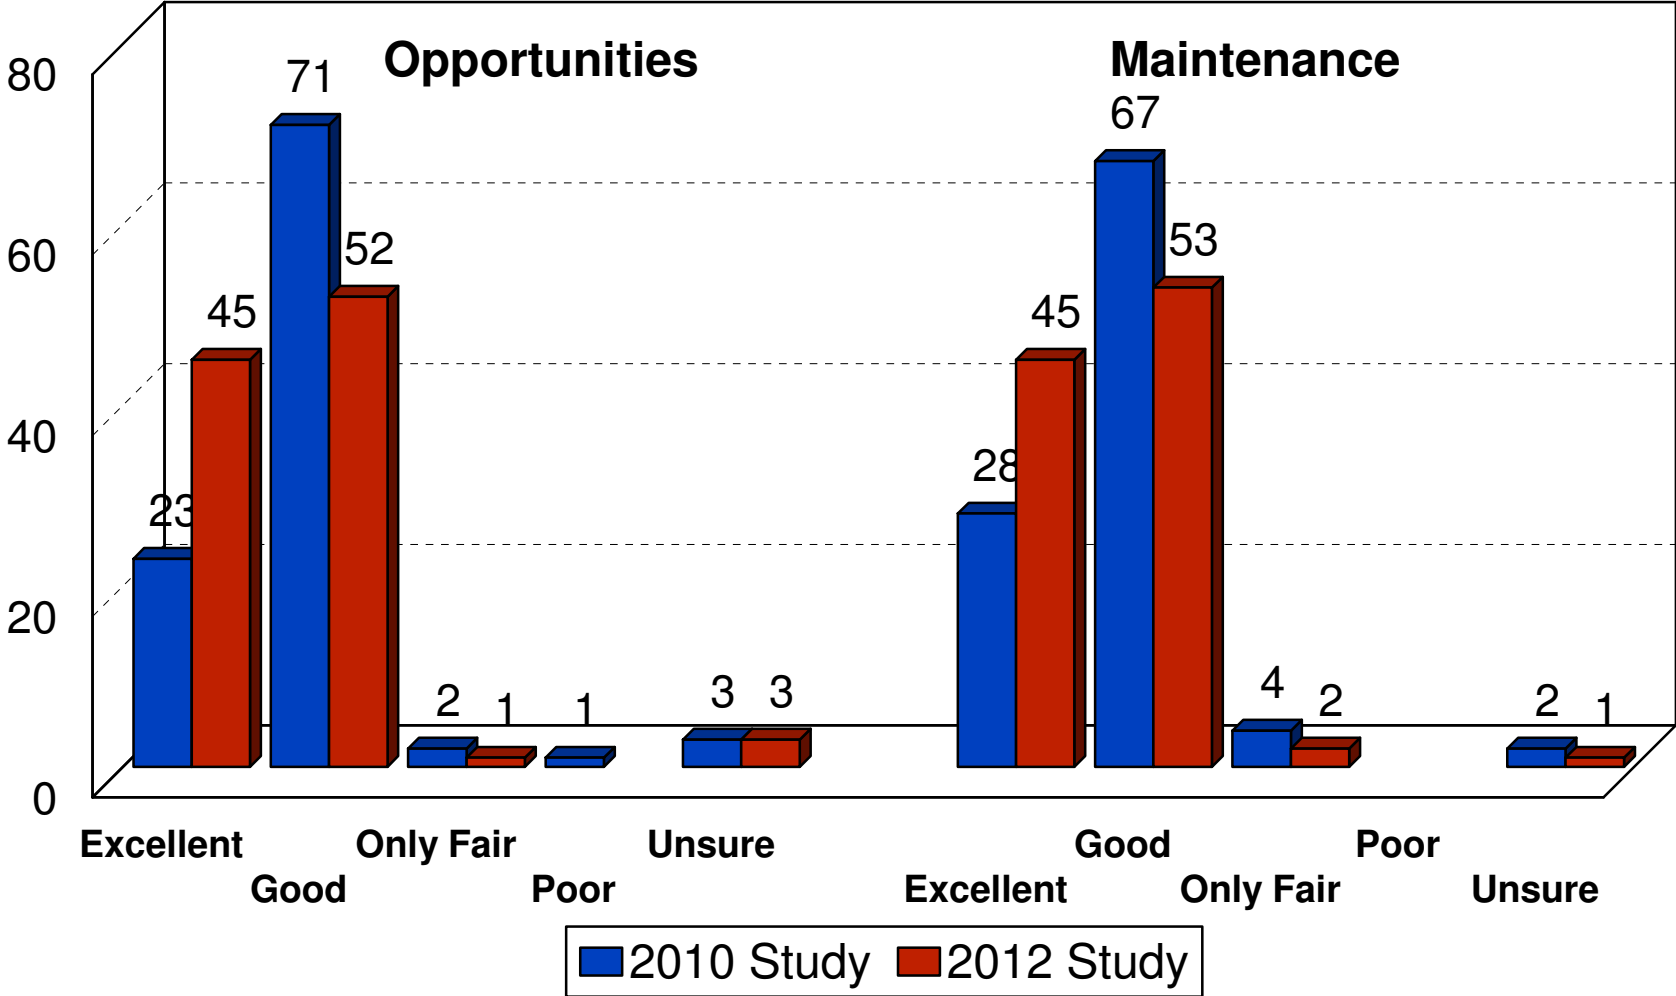

Park and Recreation System

2012 City of Eden Prairie