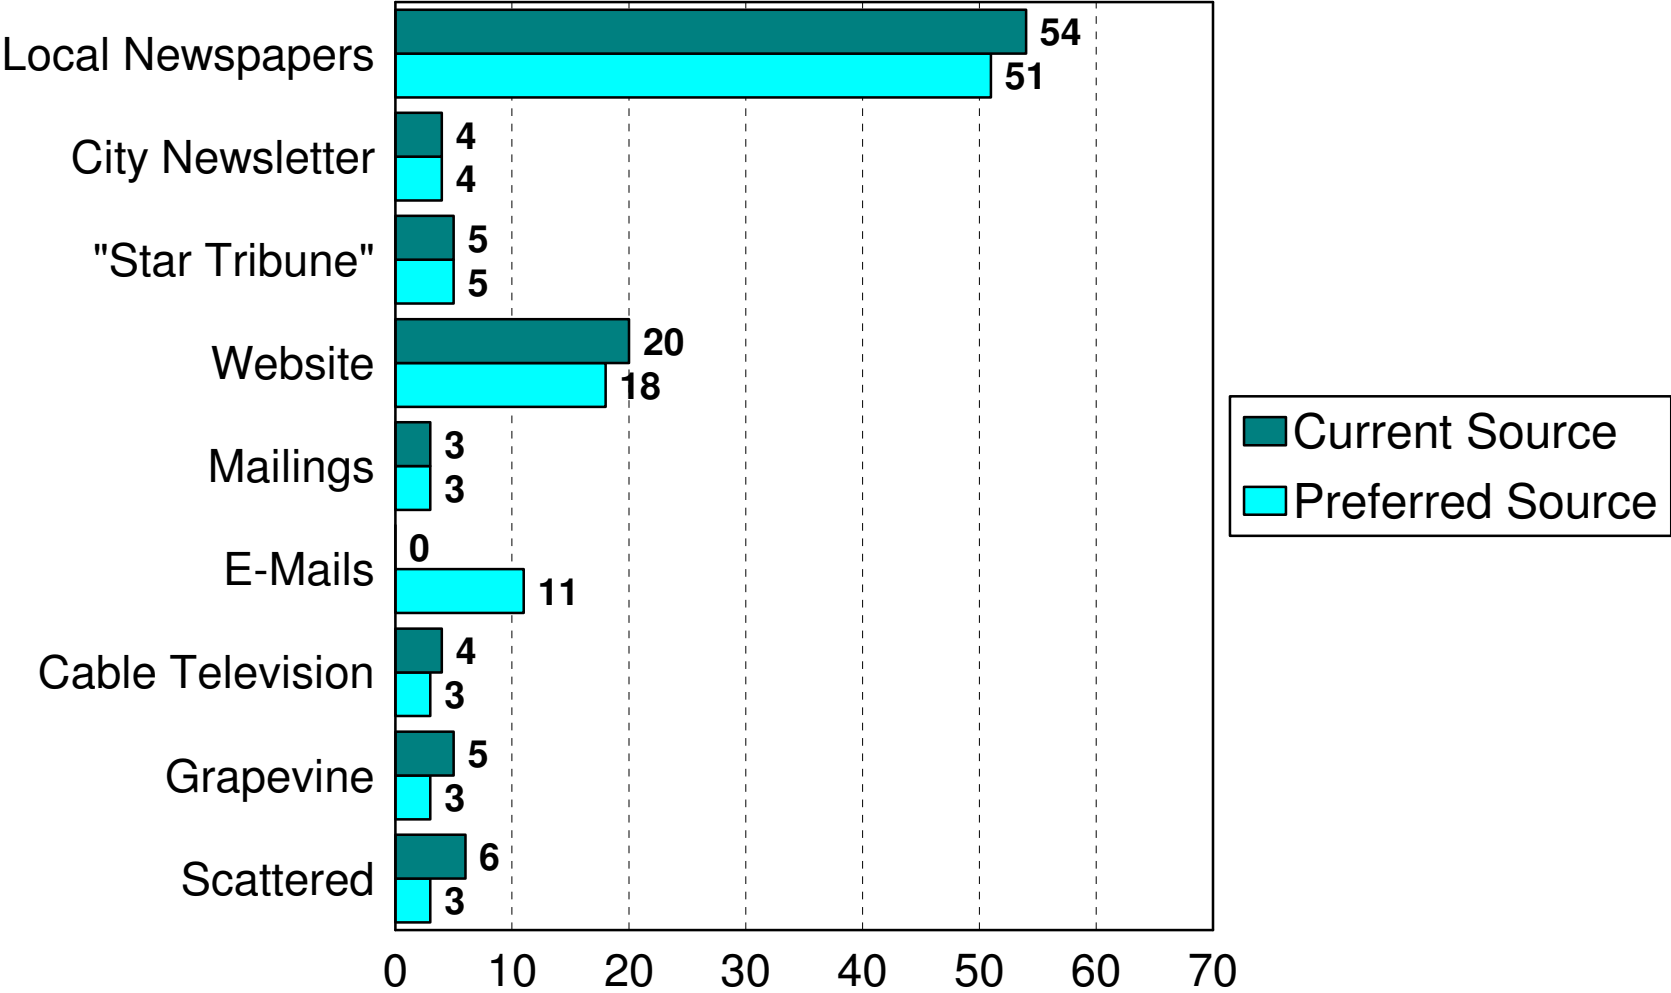

Principal & Preferred Information Source

2010 City of Eden Prairie