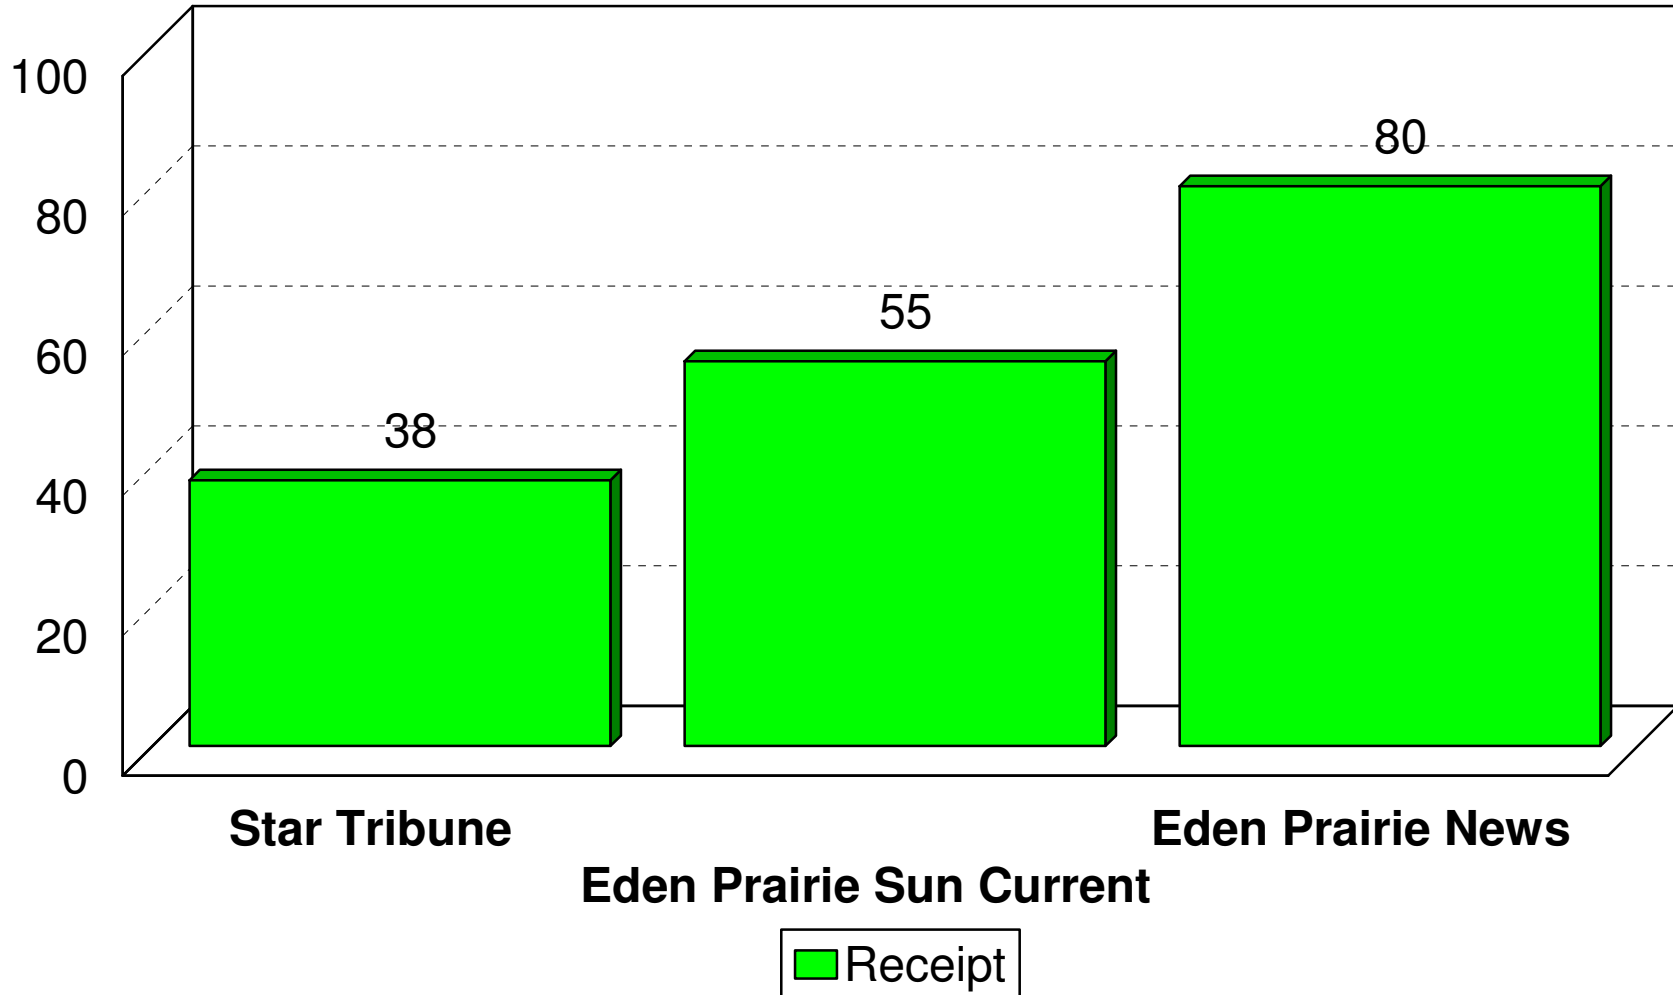

Newspapers in the City

2012 City of Eden Prairie