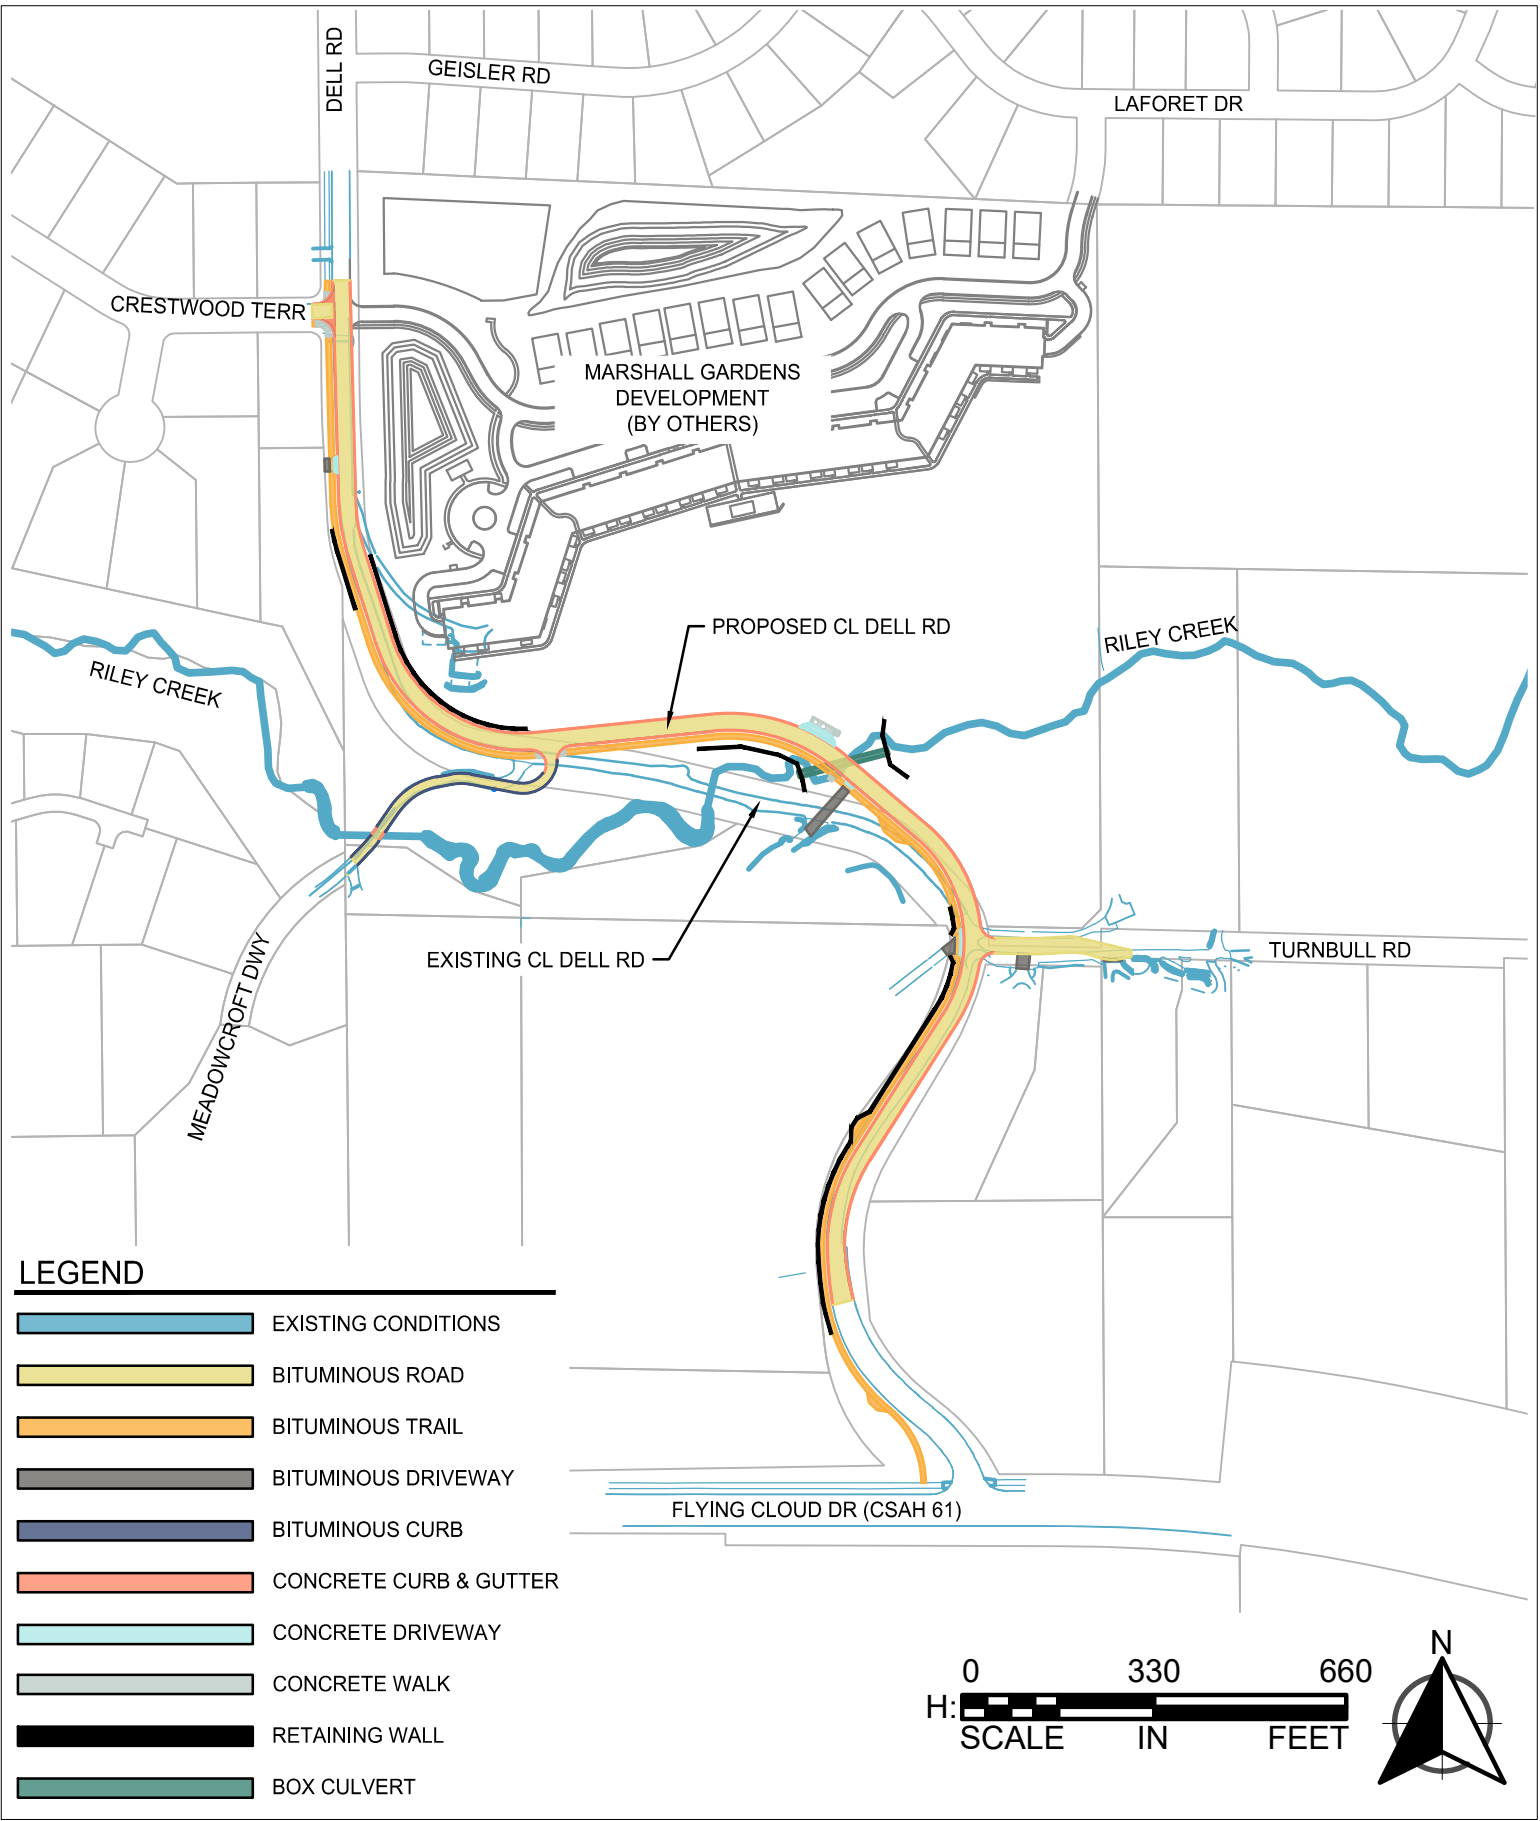

C:\ACC\ACCDocs\WSB\10336-000\Project Files\Cadd\Exhibits\10336-000 Project Layout Exhibit.dwg 11/20/2024 9:56:22 AM

WSB PROJECT NO.:
010336-000

DELL ROAD IMPROVEMENT PROJECT
PROJECT LAYOUT EXHIBIT
CITY OF EDEN PRAIRIE, MN