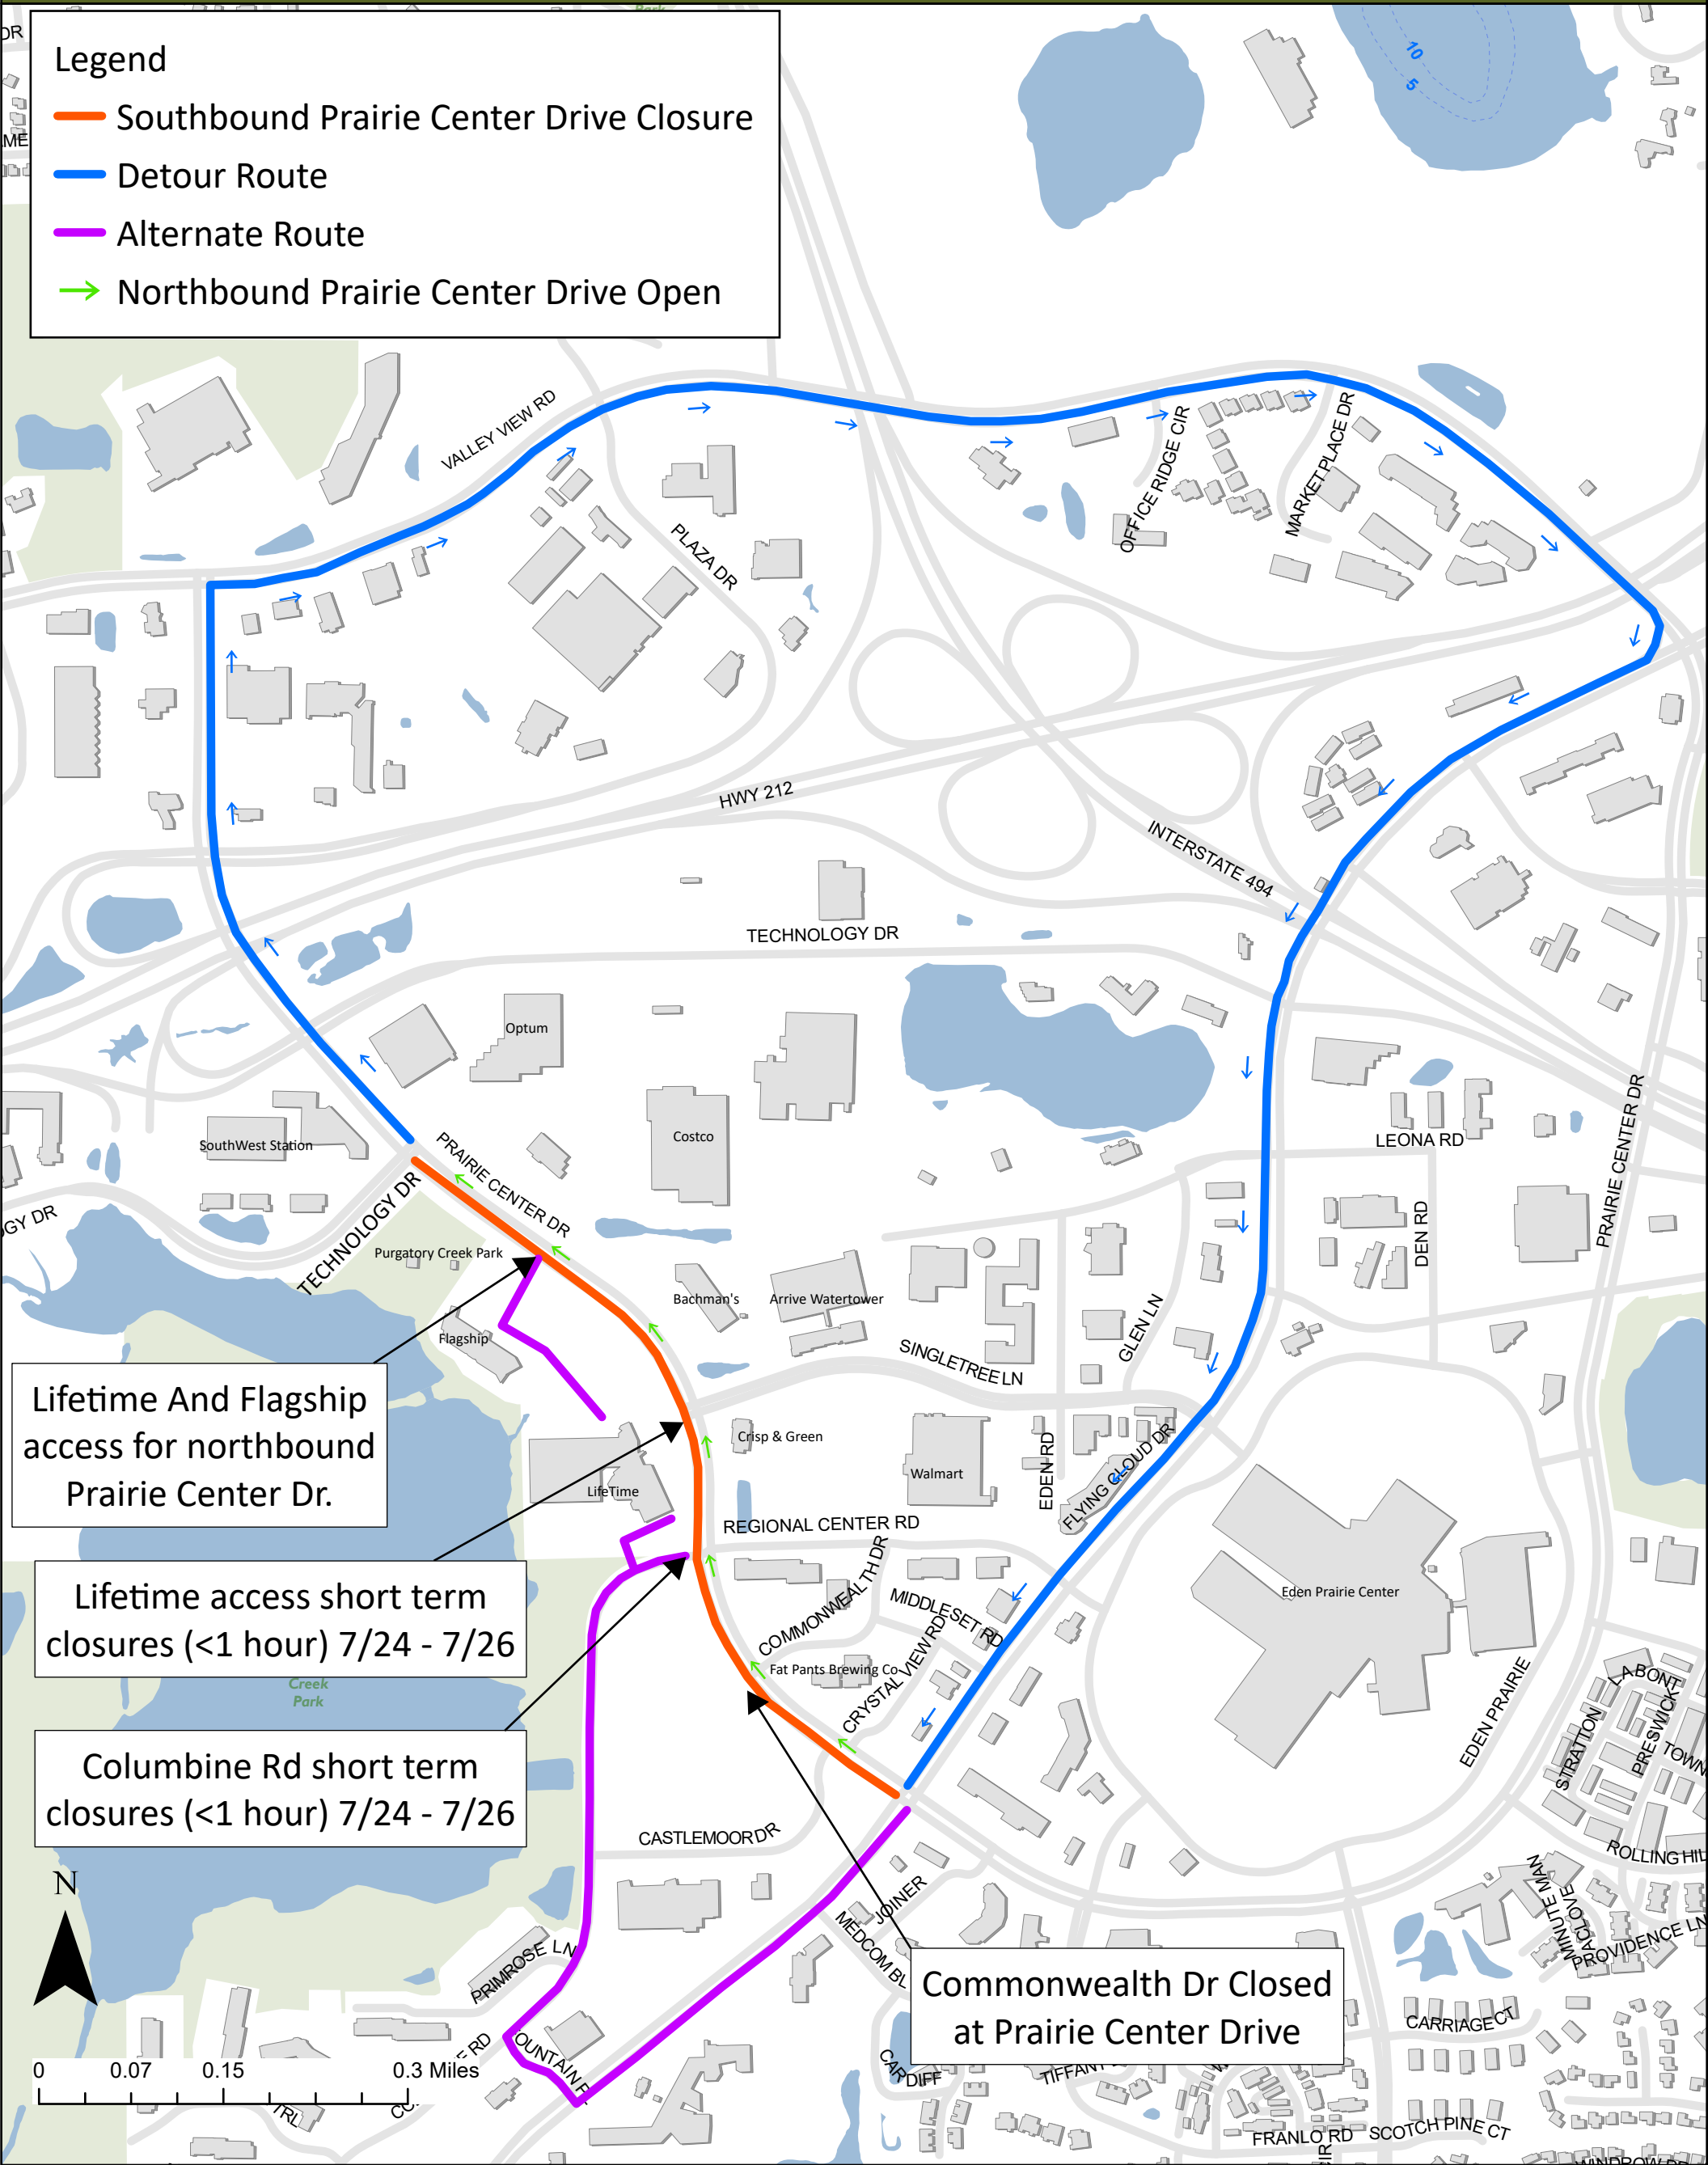

Prairie Center Drive Pavement Rehabilitation

Project Location and Detour Route
Stage 1A

Legend

- Southbound Prairie Center Drive Closure
- Detour Route
- Alternate Route
- Northbound Prairie Center Drive Open

Lifetime And Flagship access for northbound Prairie Center Dr.

Lifetime access short term closures (<1 hour) 7/24 - 7/26

Columbine Rd short term closures (<1 hour) 7/24 - 7/26

Commonwealth Dr Closed at Prairie Center Drive