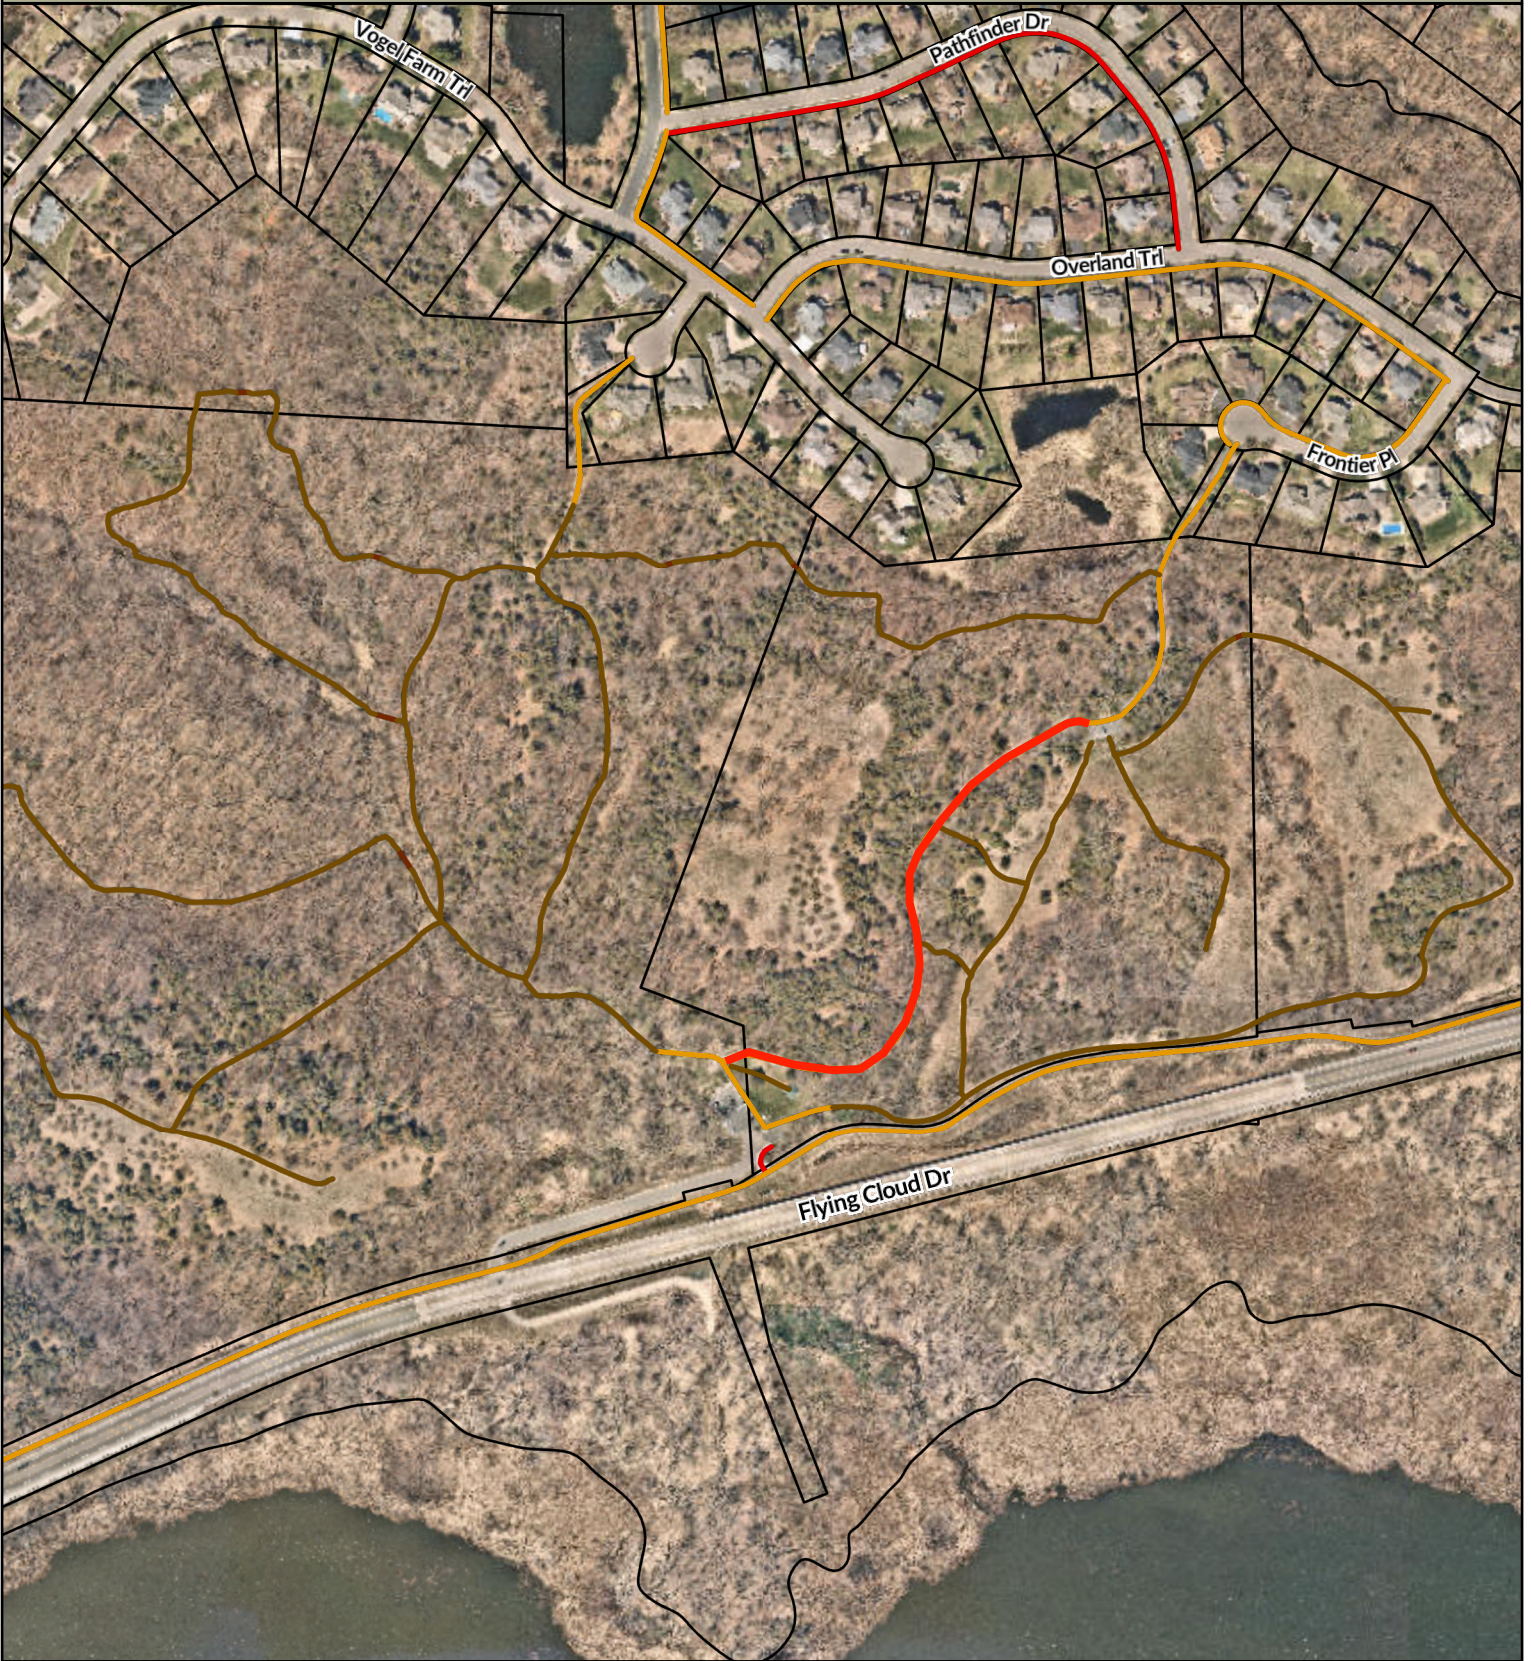

2025 RTA Maintenance Trail Stabilization

Scale: 1:6,547