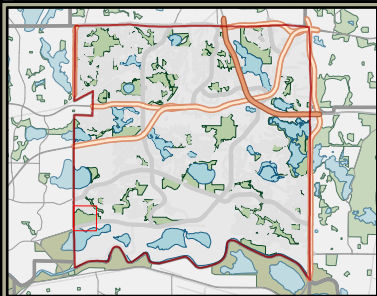

2024 RTA West Bluff Overlook Trail Stabilization

Scale: 1:6,547