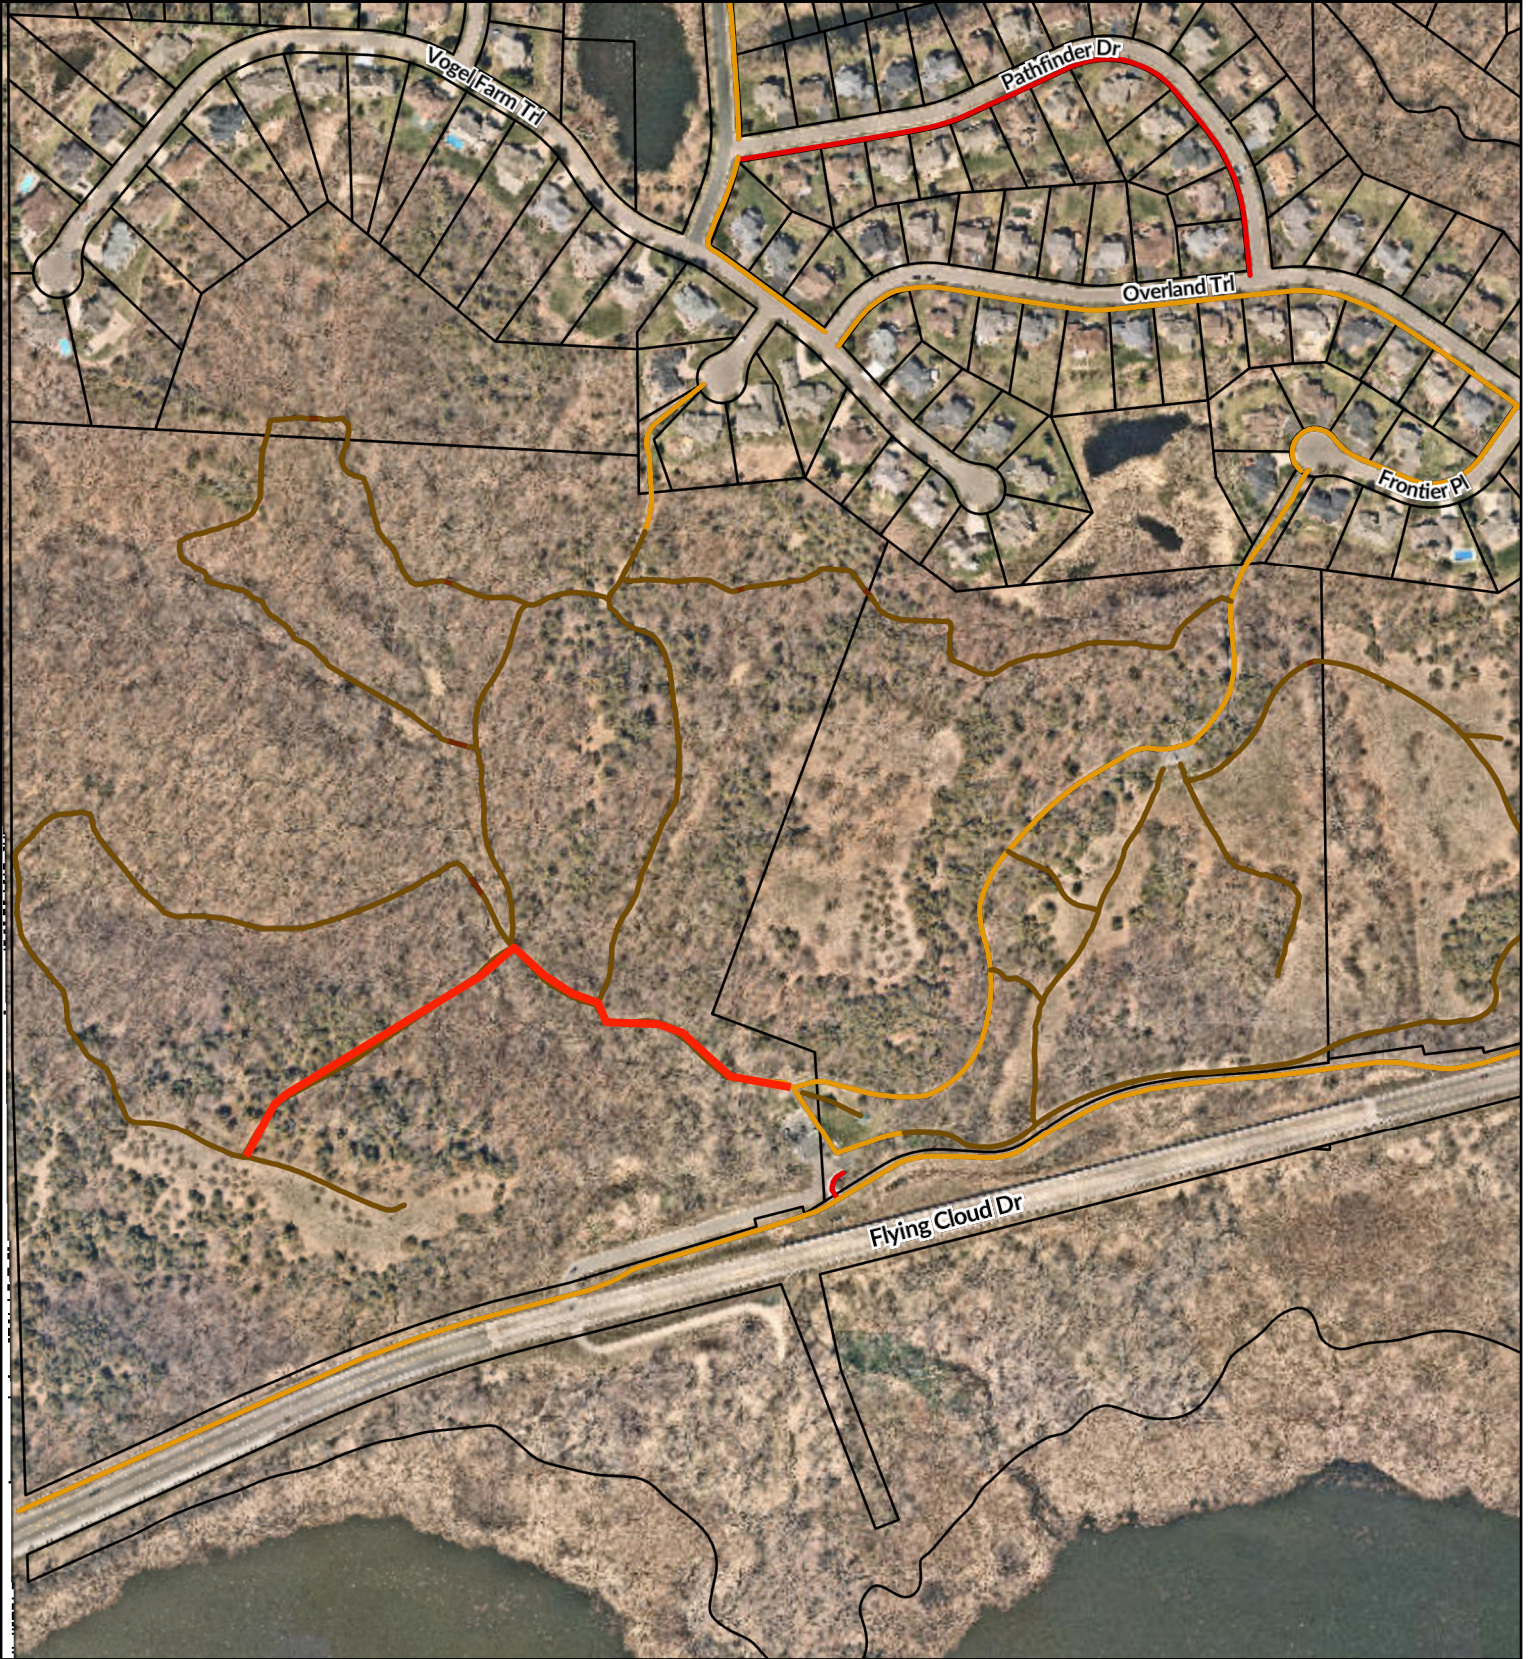

2024 RTA West Bluff Overlook Trail Stabilization

Scale: 1:6,547