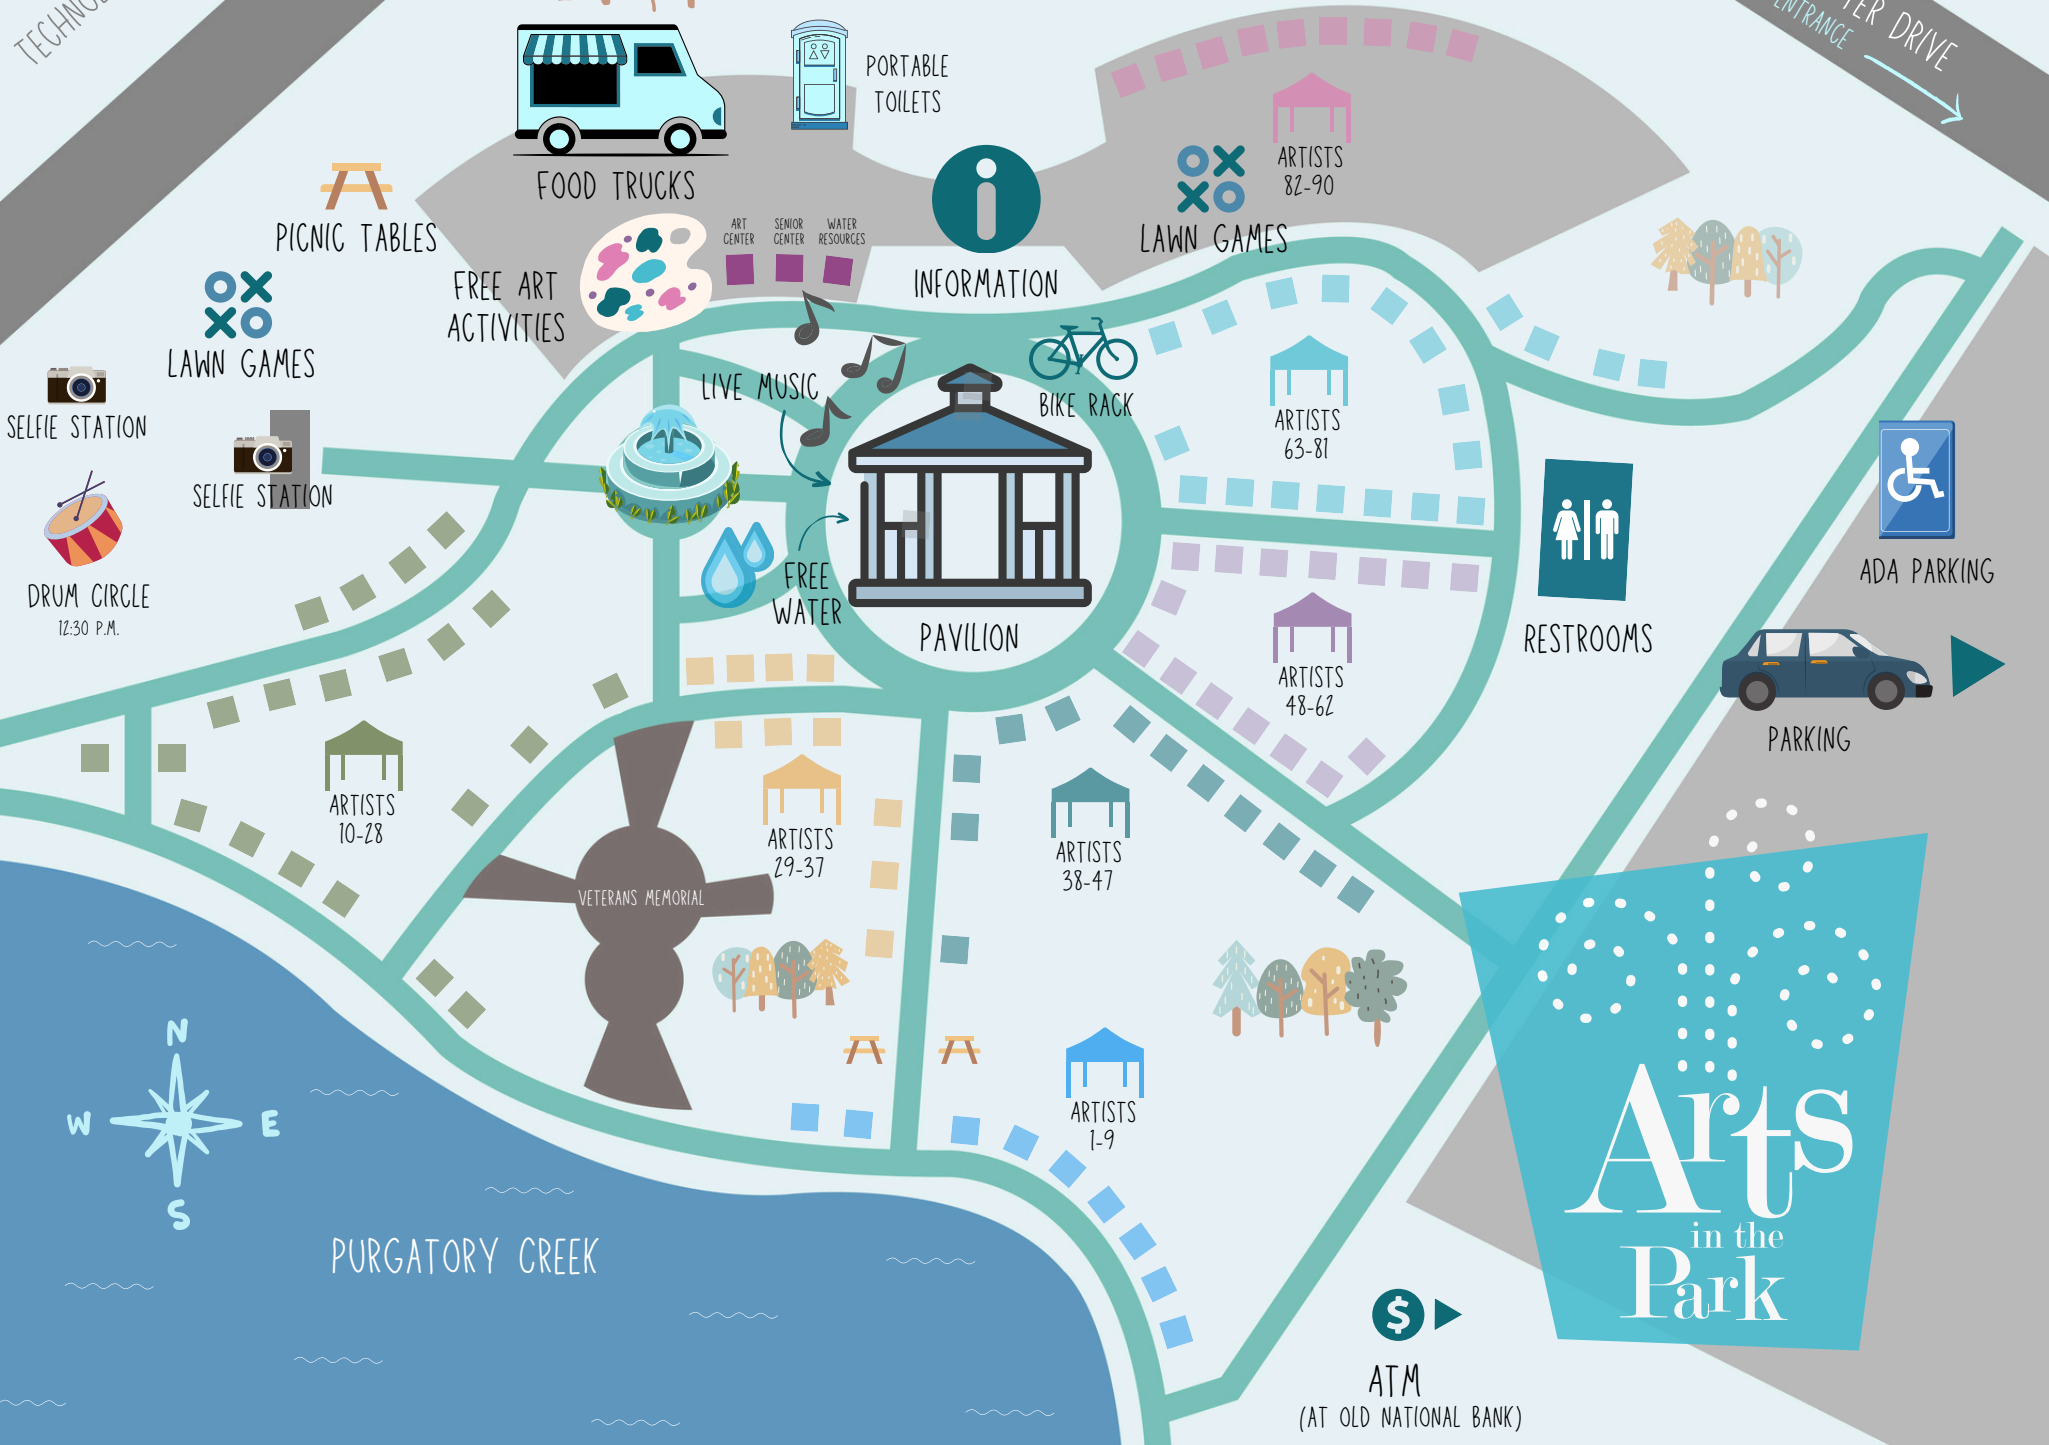

TECHNOLOGY DRIVE

PRAIRIE CENTER DRIVE
EVENT PARKING ENTRANCE

SELFIE STATION
 SELFIE STATION
 DRUM CIRCLE
 12:30 P.M.

PICNIC TABLES

FOOD TRUCKS

PORTABLE TOILETS

FREE ART ACTIVITIES

INFORMATION

LAWN GAMES

LIVE MUSIC

BIKE RACK

PAVILION

FREE WATER

RESTROOMS

ADA PARKING

PARKING

ARTISTS 10-28

ARTISTS 29-37

ARTISTS 38-47

ARTISTS 48-62

ARTISTS 63-81

ARTISTS 82-90

VETERANS MEMORIAL

PURGATORY CREEK

- Anwasha Guha
- Cora Ann Inspires
- The Dessert Diaries
- Kuki Studios
- Lilly's Crochet Corner
- Paperboat Pottery
- Simple Trends
- Tailored Timber
- Three Little Kittens Creations
- Wenypooch Pots