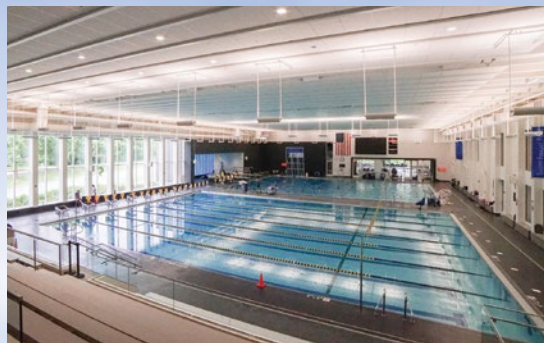

Eden Prairie Community Center

Enriching the Spirit of Community

The Community Center welcomes residents and non-residents of all ages to participate in fitness, aquatics, ice skating and so much more — from state-of-the-art fitness equipment and a multitude of group fitness classes, to drop-in pickleball and open gym, there's something for everyone.

Stop by the **Community Center's Fall into Fitness Open House** to learn more!

**FALL INTO
FITNESS**

**8 a.m.–4 p.m.
Saturday, Oct. 9
16700 Valley View Road**

Participate in sampler group fitness classes, tour the facility and more.

Become a member during the event and your new-member enrollment fee will be waived.

edenprairie.org/CommunityCenter