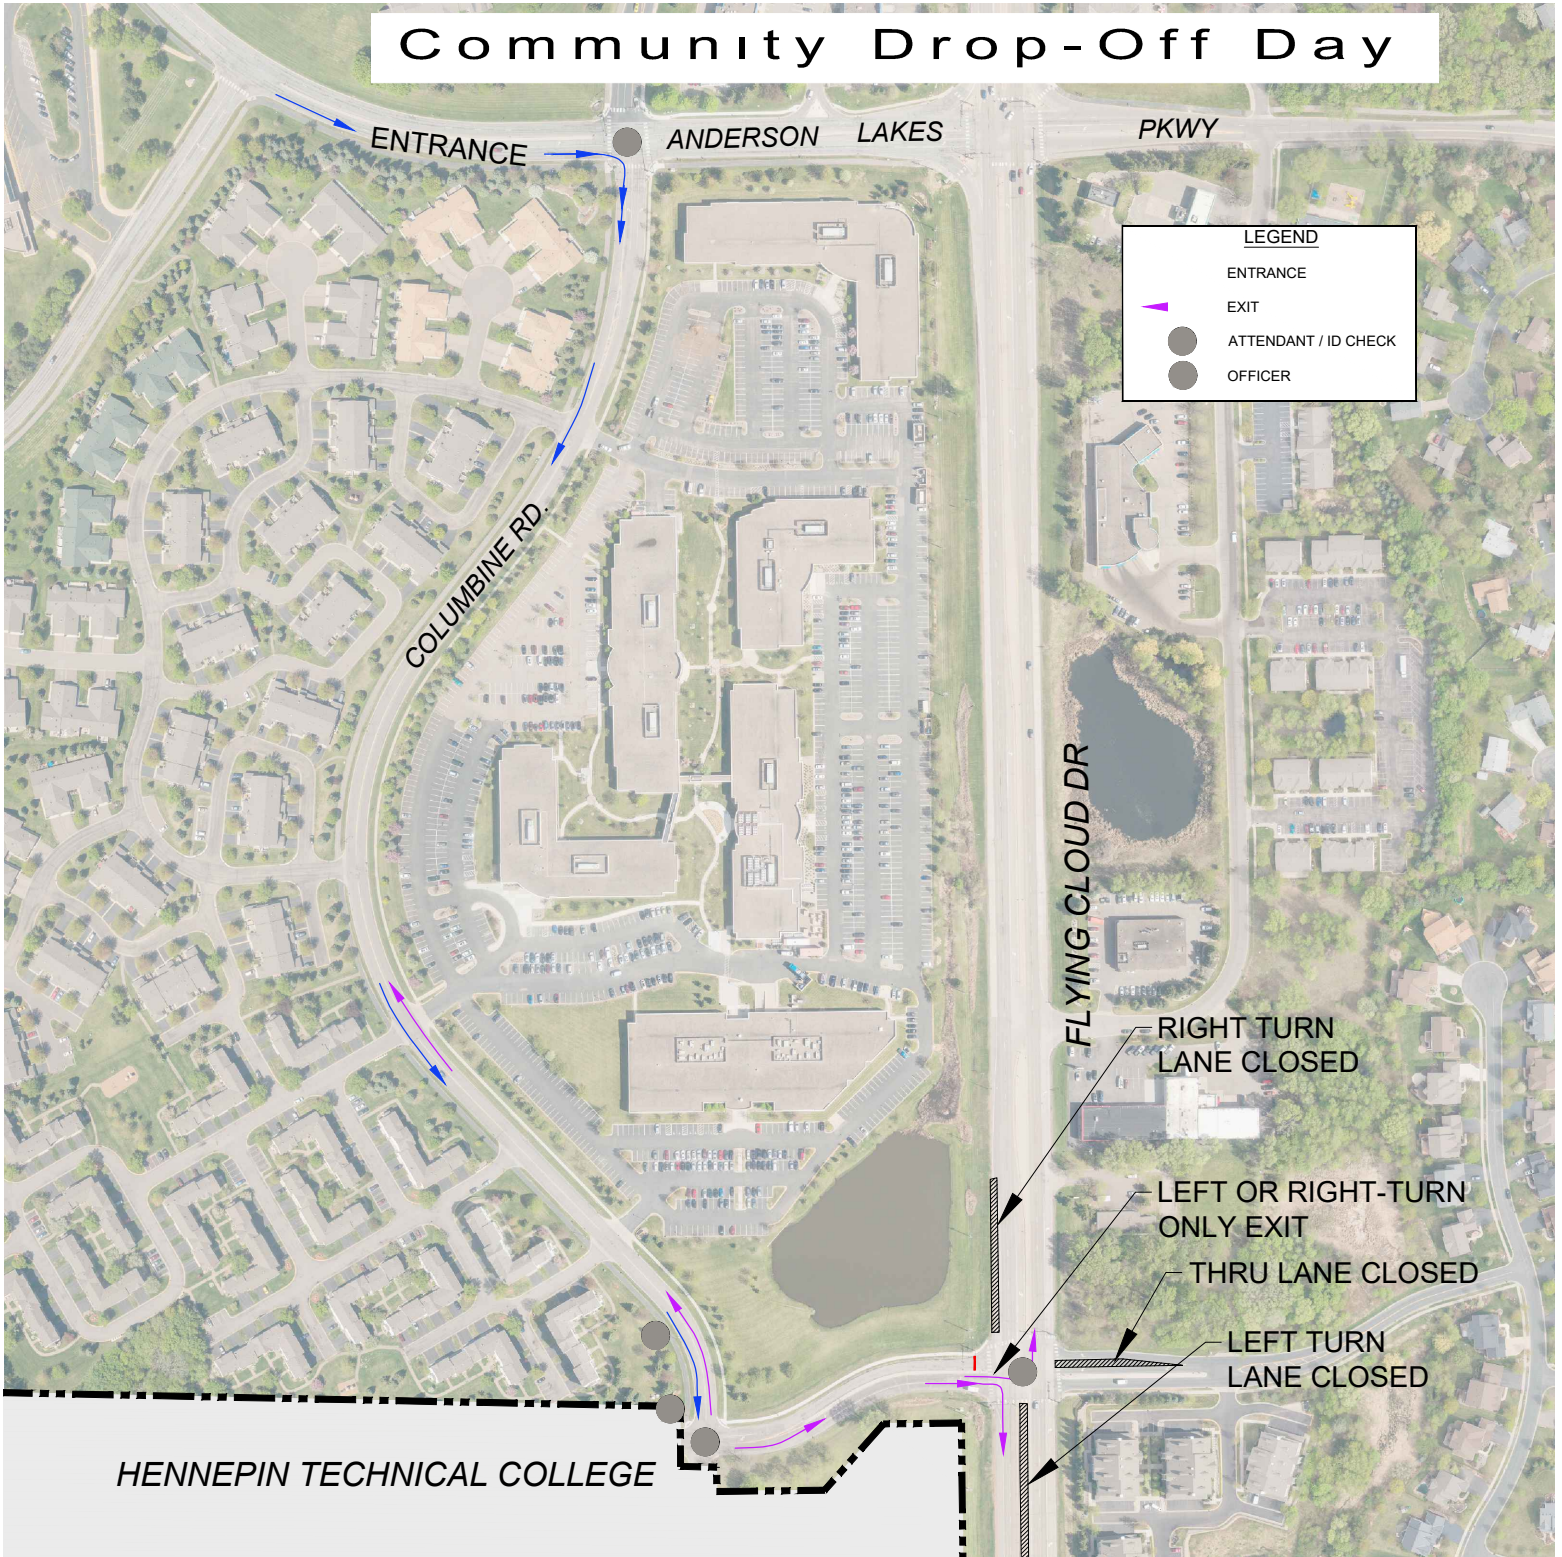

Community Drop-Off Day

ENTRANCE

ANDERSON LAKES

PKWY

LEGEND

- ENTRANCE
- EXIT
- ATTENDANT / ID CHECK
- OFFICER

COLUMBINE RD.

FLYING CLOUD DR

RIGHT TURN LANE CLOSED

LEFT OR RIGHT-TURN ONLY EXIT

THRU LANE CLOSED

LEFT TURN LANE CLOSED

HENNEPIN TECHNICAL COLLEGE