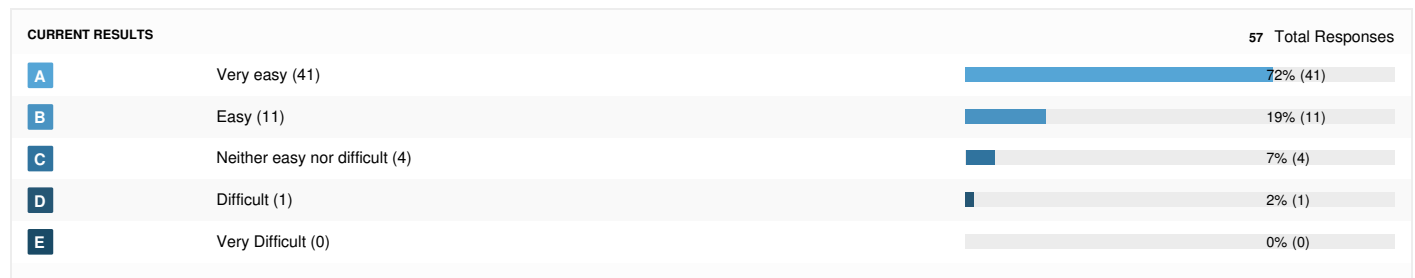

## How easy or difficult is it for you to access groceries and food in Eden Prairie?

**REGISTERED VS NON-REGISTERED**

	<b>A</b>	<b>B</b>	<b>C</b>	<b>D</b>	<b>E</b>
Registered Voters (46)	76.1% (35)	19.6% (9)	4.3% (2)	-	-
Non-Registered Voters (11)	54.5% (6)	18.2% (2)	18.2% (2)	9.1% (1)	-