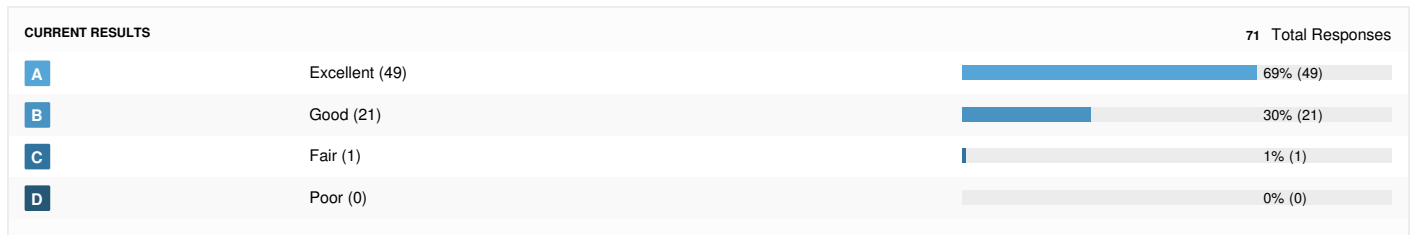

How would you rate Eden Prairie as a place to live?

REGISTERED VS NON-REGISTERED

	A	B	C	D
Registered Voters (61)	68.9% (42)	29.5% (18)	1.6% (1)	-
Non-Registered Voters (10)	70.0% (7)	30.0% (3)	-	-

ALL RESPONDENTS

	A	B	C	D
All respondents (71)	69.0% (49)	30.0% (21)	1.0% (1)	-
Registered Voters in Eden Prairie, MN (61)	68.9% (42)	29.5% (18)	1.6% (1)	-
Live in Eden Prairie, MN (71) - Self-reported	69.0% (49)	29.6% (21)	1.4% (1)	-
Subscribers to Eden Prairie, MN (71)	69.0% (49)	29.6% (21)	1.4% (1)	-
Register respondents from anywhere (61)	69.0% (42)	30.0% (18)	2.0% (1)	-