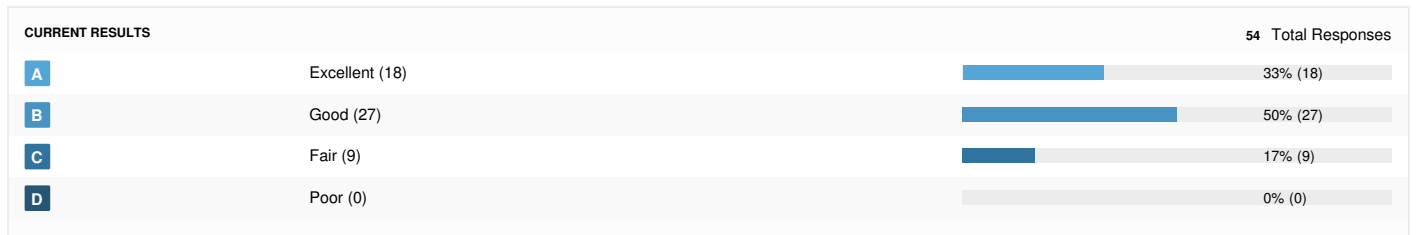

## How would you rate Eden Prairie as a place to visit?

**REGISTERED VS NON-REGISTERED**

	<b>A</b>	<b>B</b>	<b>C</b>	<b>D</b>
Registered Voters (46)	37.0% (17)	47.8% (22)	15.2% (7)	-
Non-Registered Voters (8)	12.5% (1)	62.5% (5)	25.0% (2)	-

**ALL RESPONDENTS**

	<b>A</b>	<b>B</b>	<b>C</b>	<b>D</b>
All respondents (54)	33.0% (18)	50.0% (27)	17.0% (9)	-
Registered Voters in Eden Prairie, MN (46)	37.0% (17)	47.8% (22)	15.2% (7)	-
Live in Eden Prairie, MN (54) - Self-reported	33.3% (18)	50.0% (27)	16.7% (9)	-
Subscribers to Eden Prairie, MN (54)	33.3% (18)	50.0% (27)	16.7% (9)	-
Register respondents from anywhere (46)	37.0% (17)	48.0% (22)	15.0% (7)	-

## How would you rate Eden Prairie as a place to visit?

**A** Excellent **B** Good **C** Fair **D** Poor