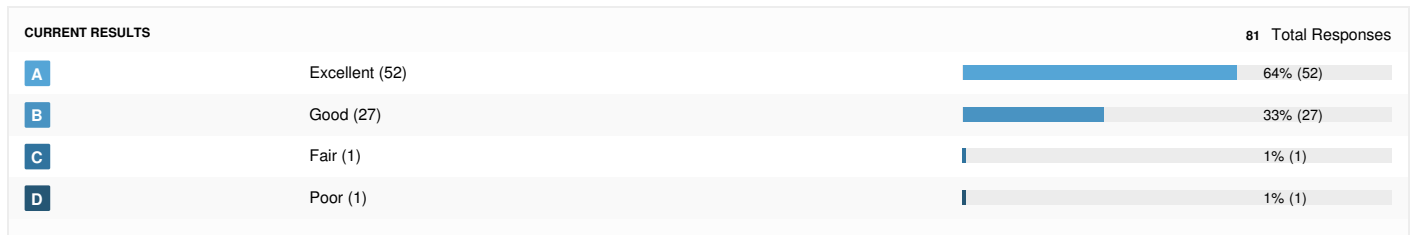

How would you rate the appearance and maintenance of Eden Prairie's public parks and open spaces?

REGISTERED VS NON-REGISTERED

	A	B	C	D
Registered Voters (74)	66.2% (49)	32.4% (24)	-	1.4% (1)
Non-Registered Voters (7)	42.9% (3)	42.9% (3)	14.3% (1)	-

ALL RESPONDENTS

	A	B	C	D
All respondents (81)	64.0% (52)	33.0% (27)	1.0% (1)	1.0% (1)
Registered Voters in Eden Prairie, MN (74)	66.2% (49)	32.4% (24)	-	1.4% (1)
Live in Eden Prairie, MN (81) - Self-reported	64.2% (52)	33.3% (27)	1.2% (1)	1.2% (1)
Subscribers to Eden Prairie, MN (81)	64.2% (52)	33.3% (27)	1.2% (1)	1.2% (1)
Register respondents from anywhere (74)	66.0% (49)	32.0% (24)	-	1.0% (1)