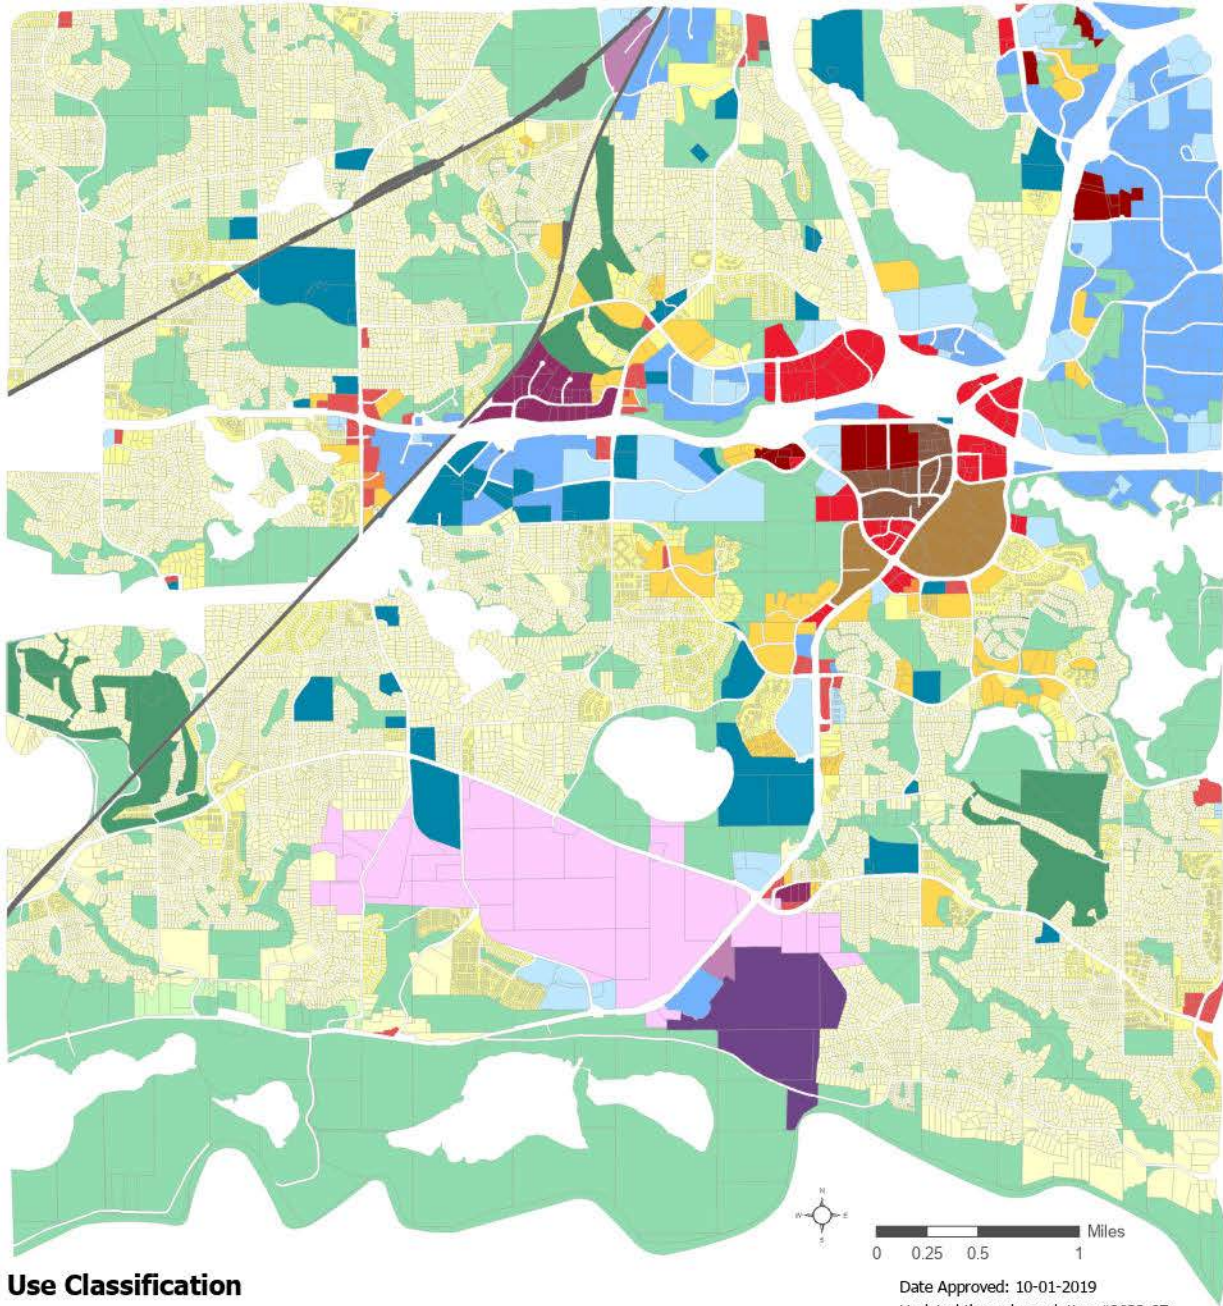

Land Use Guide Plan 2040

Land Use Classification

The Land Use Guide Plan 2040 map shows the future land use designations for all parcels in Eden Prairie.

Date Approved: 10-01-2019
 Updated through resolution #2023-87
 Map Print Date: 11/9/2023 10:50 AM

- | | | |
|---|--|---|
|  Rural |  Transit-Oriented Development |  Industrial |
|  Low Density Residential |  Regional Commercial |  Airport |
|  Medium Density Residential |  Commercial |  Public / Semi-Public |
|  Medium High Density Residential |  Office |  Parks & Open Space |
|  High Density Residential |  Industrial Flex Tech |  Golf Course |
|  Mixed-Use |  Flex Service |  Utility & Railroad |
|  Town Center |  Eco Innovation |  Right-of-Way |