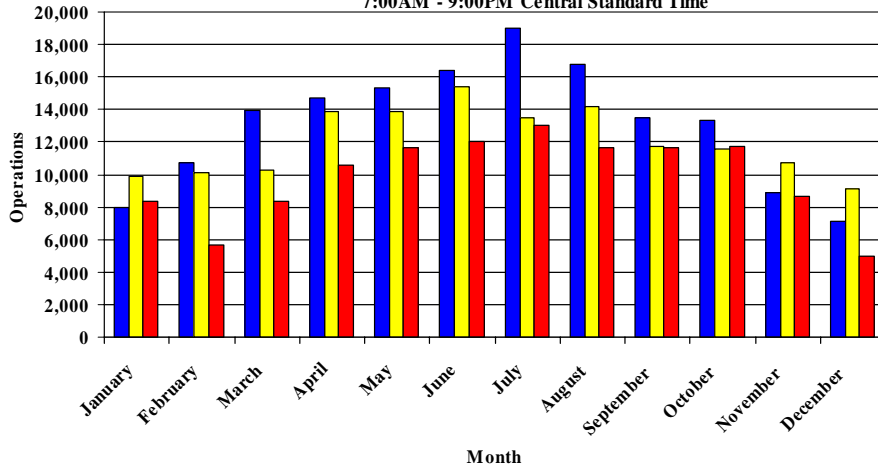

Flying Cloud Airport Traffic Count as Reported by the Air Traffic Control Tower during Hours of Operation

7:00 AM - 10:00PM Central Daylight Time
7:00AM - 9:00PM Central Standard Time

■ 2005
■ 2006
■ 2007

Total Operations
 2005 - 157,710
 2006 - 144,178
 2007 - 118,178