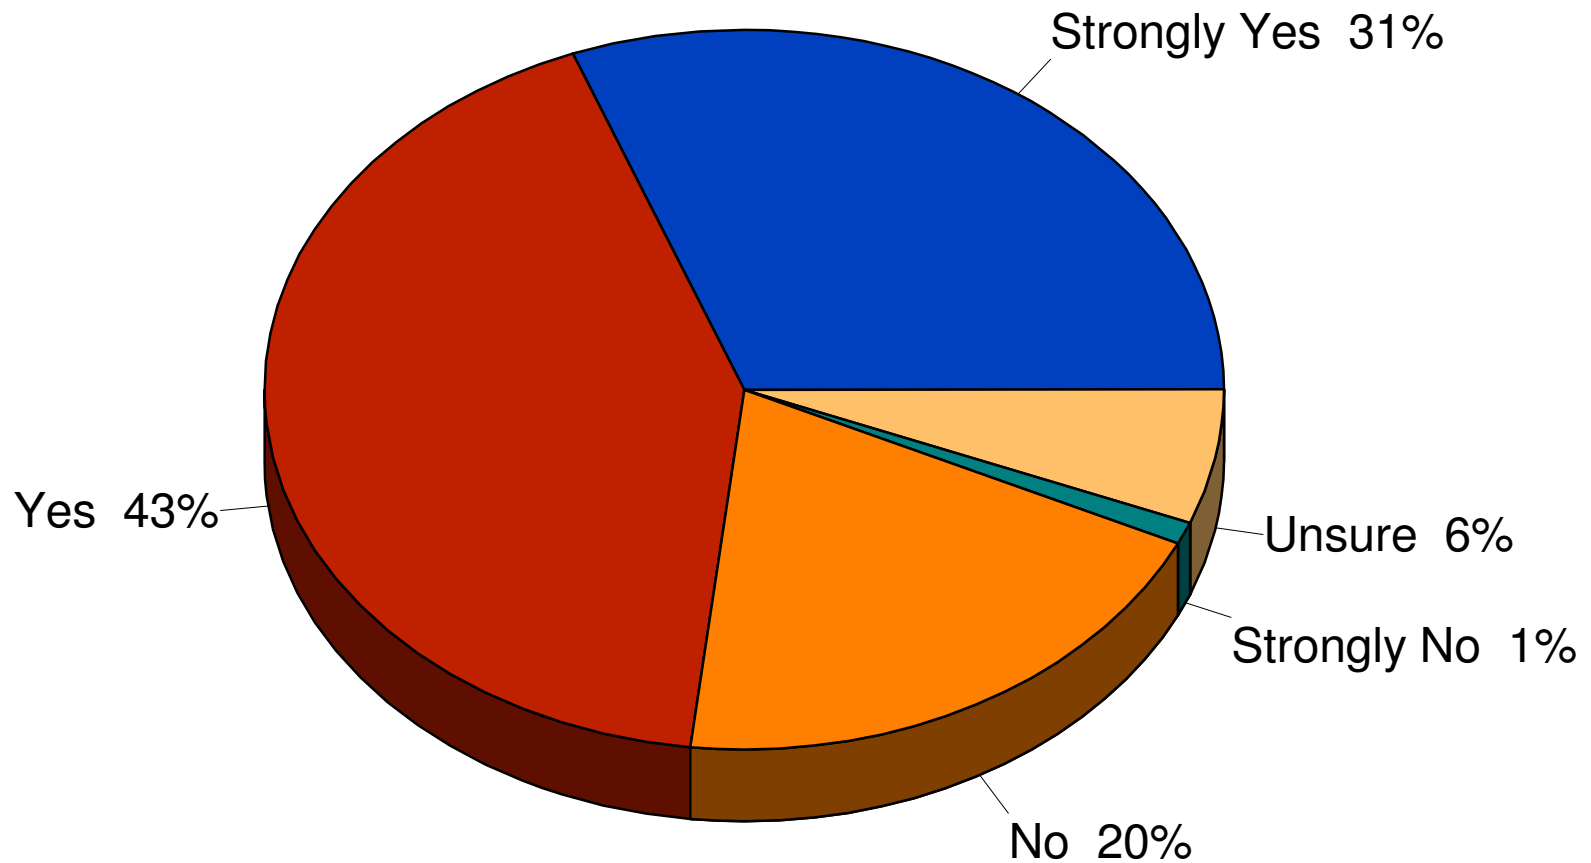

More Active City Role in Preserving and Protecting Open Space

2007 City of Eden Prairie