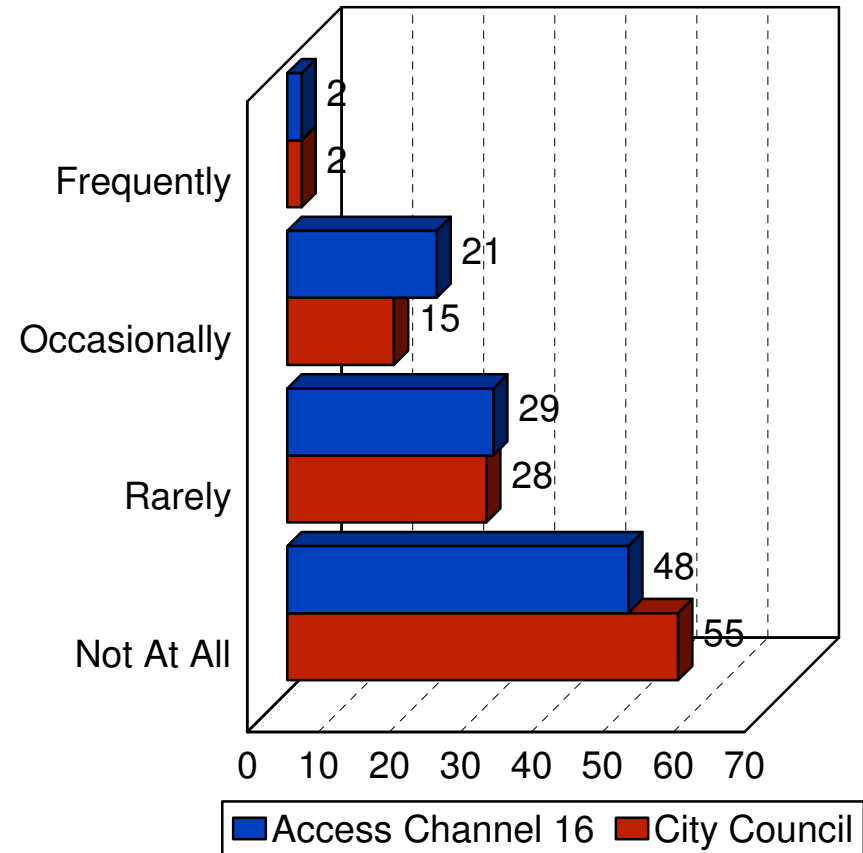

Information Preference

2007 City of Eden Prairie

"Life in the Prairie"

2007 City of Eden Prairie

Cable Television

2007 City of Eden Prairie

Cable Television
Subscriber

Program Viewership