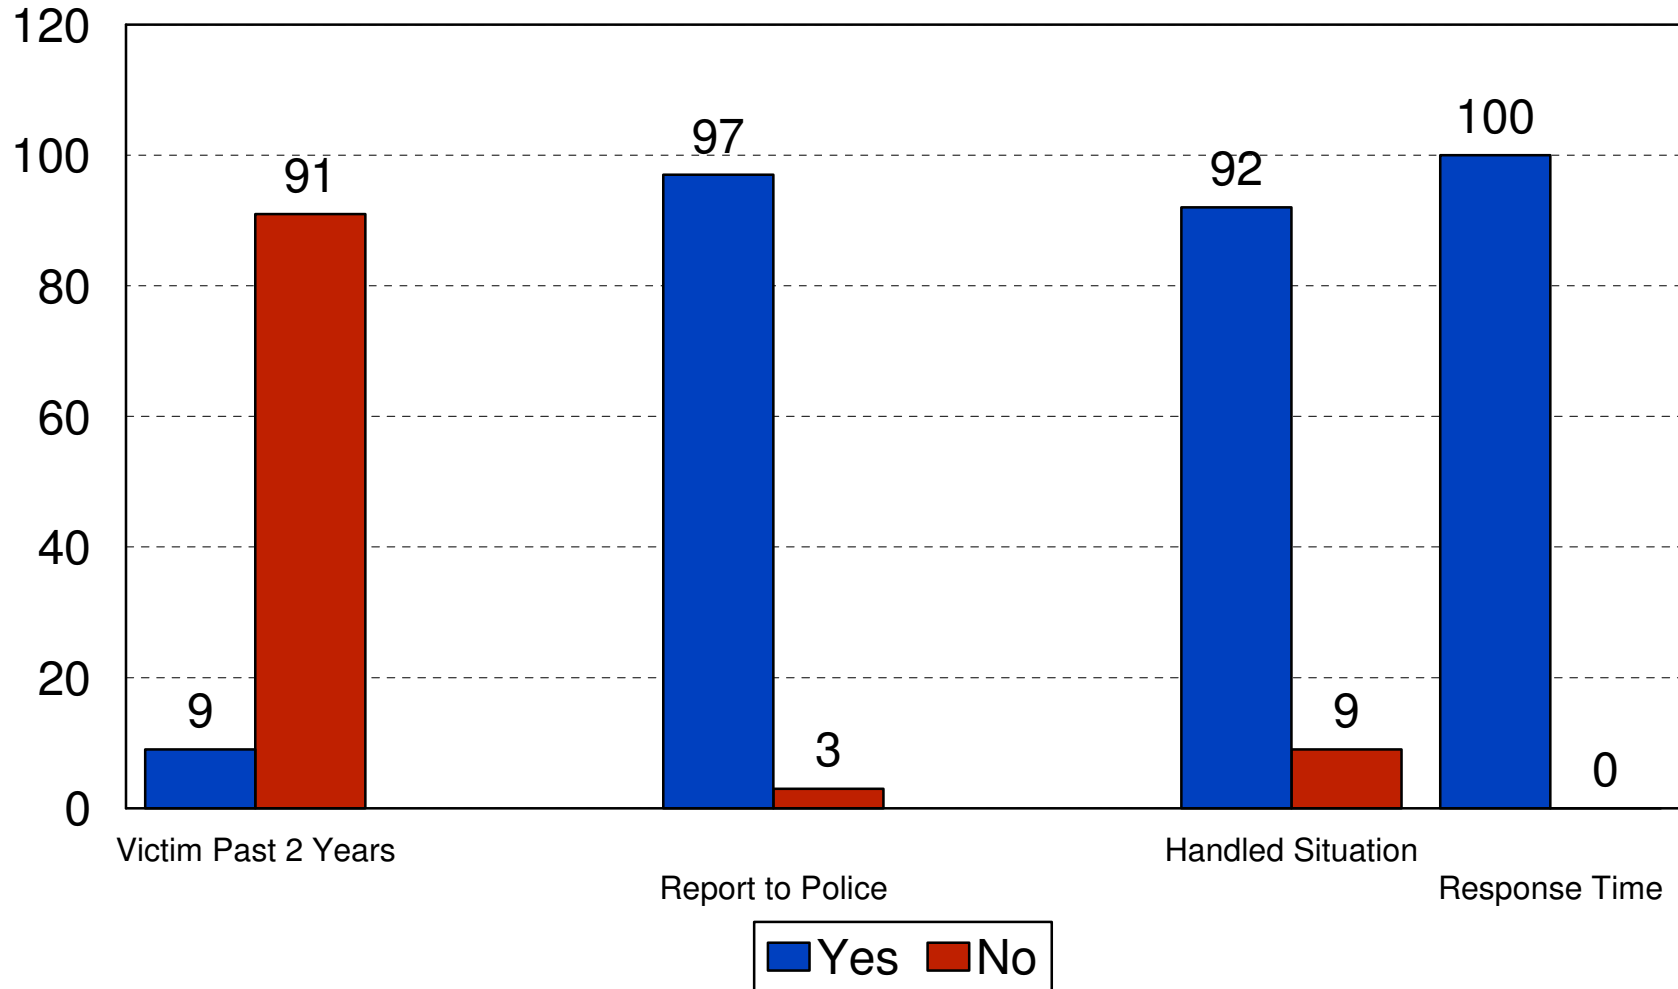

Crime Victim

2007 City of Eden Prairie