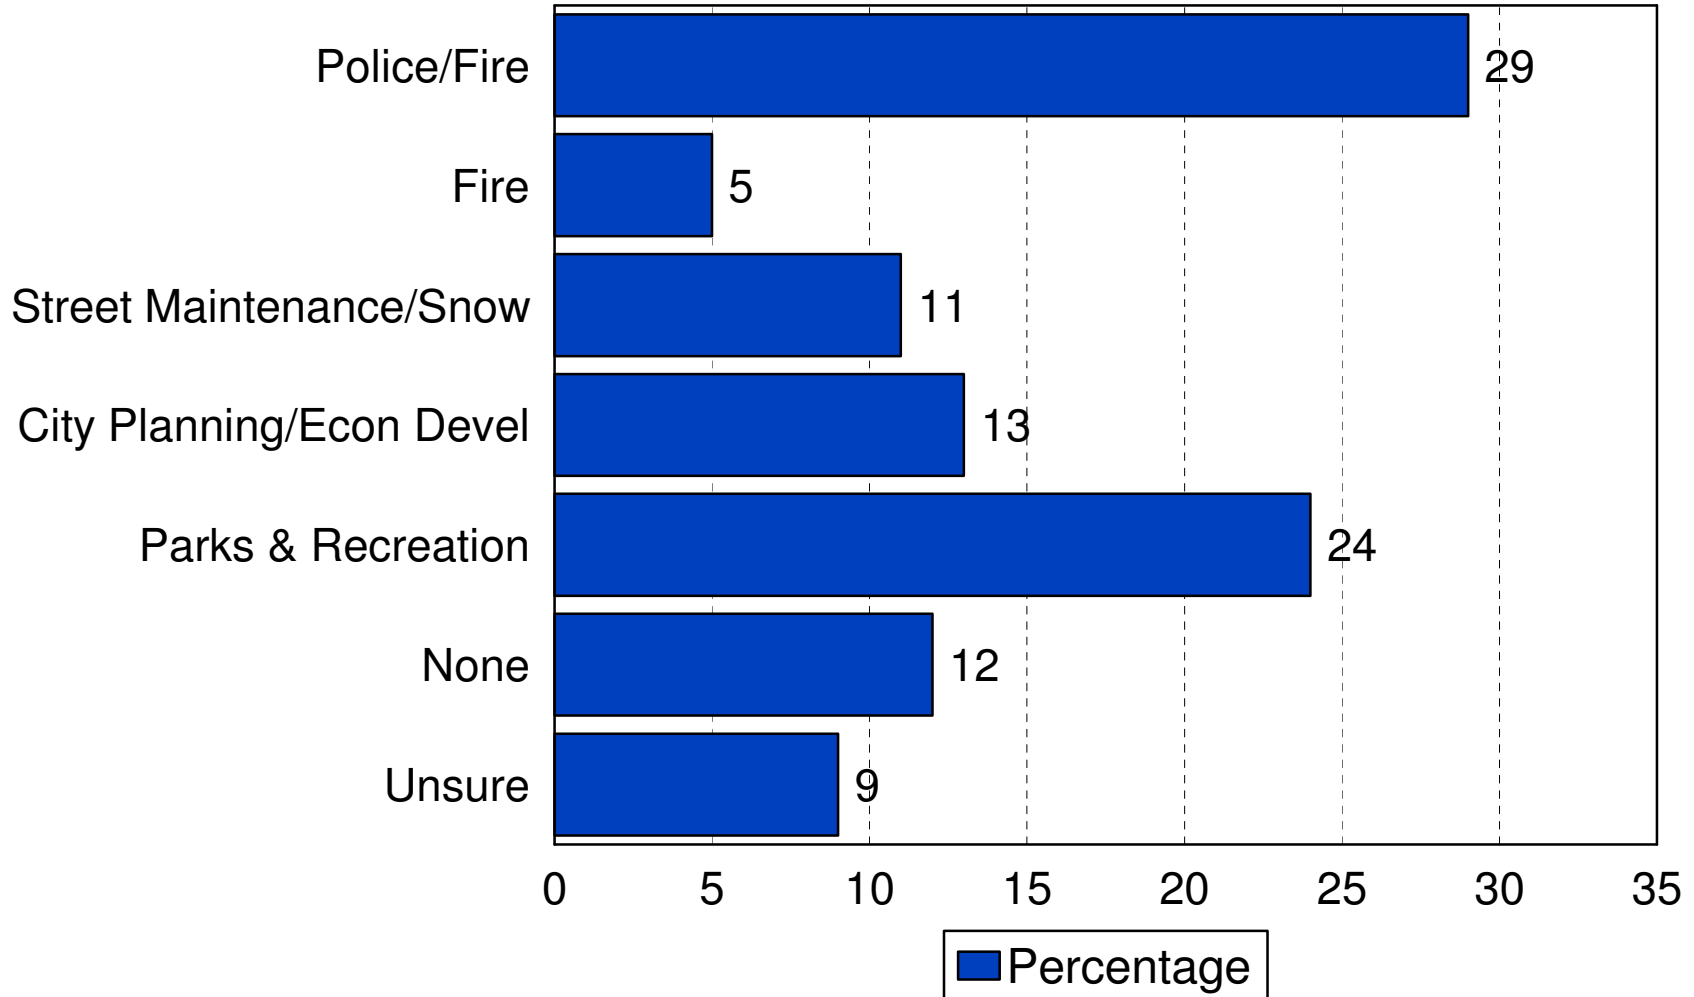

Tax Increase to Maintain

2007 City of Eden Prairie

1% Budget Increase Priority

2007 City of Eden Prairie

Owners Remove Snow from Concrete Sidewalks

2007 City of Eden Prairie

Neighborhood Traffic Violations

2007 City of Eden Prairie