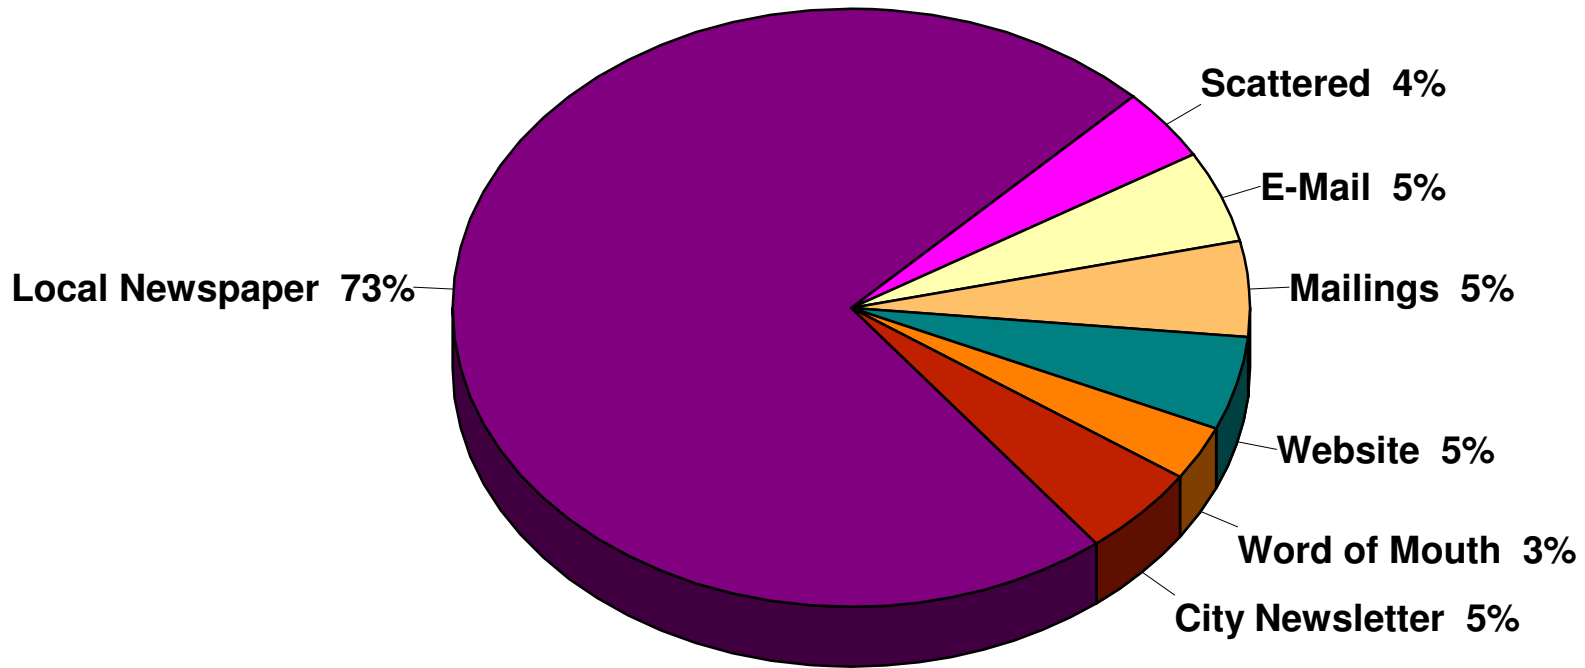

Information Preference

2007 City of Eden Prairie

"Life in the Prairie"

2007 City of Eden Prairie

Cable Television

2007 City of Eden Prairie

Cable Television
Subscriber

Program Viewership