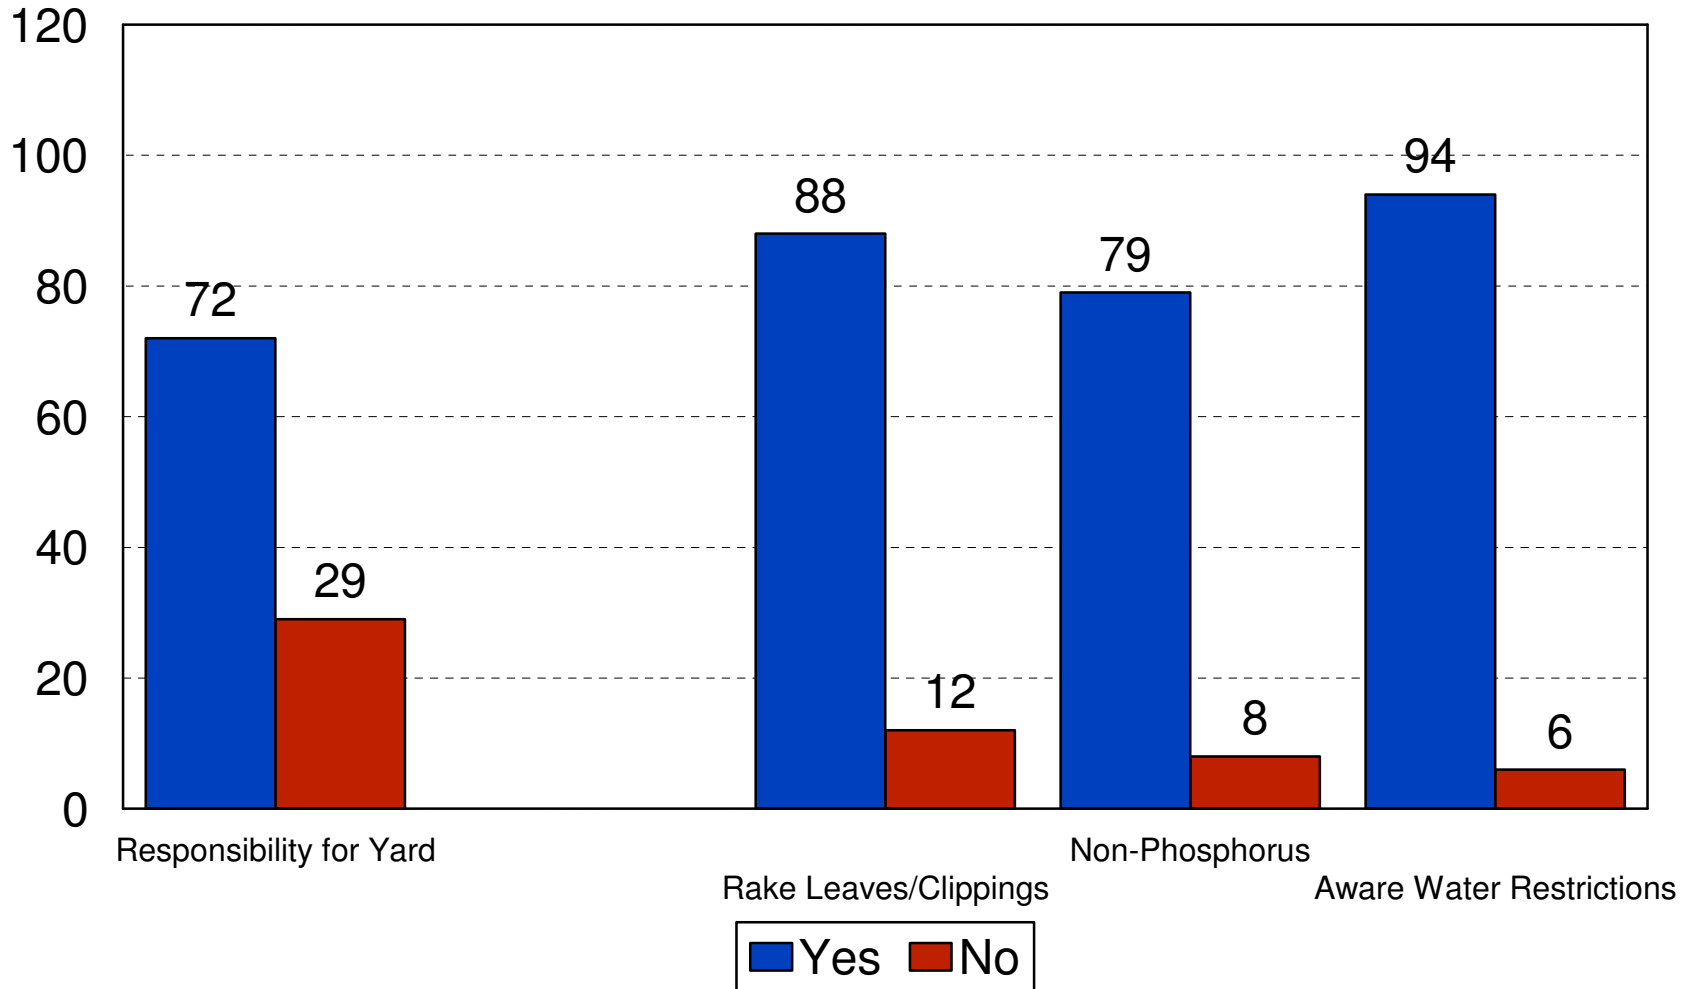

Lawn Care

2007 City of Eden Prairie