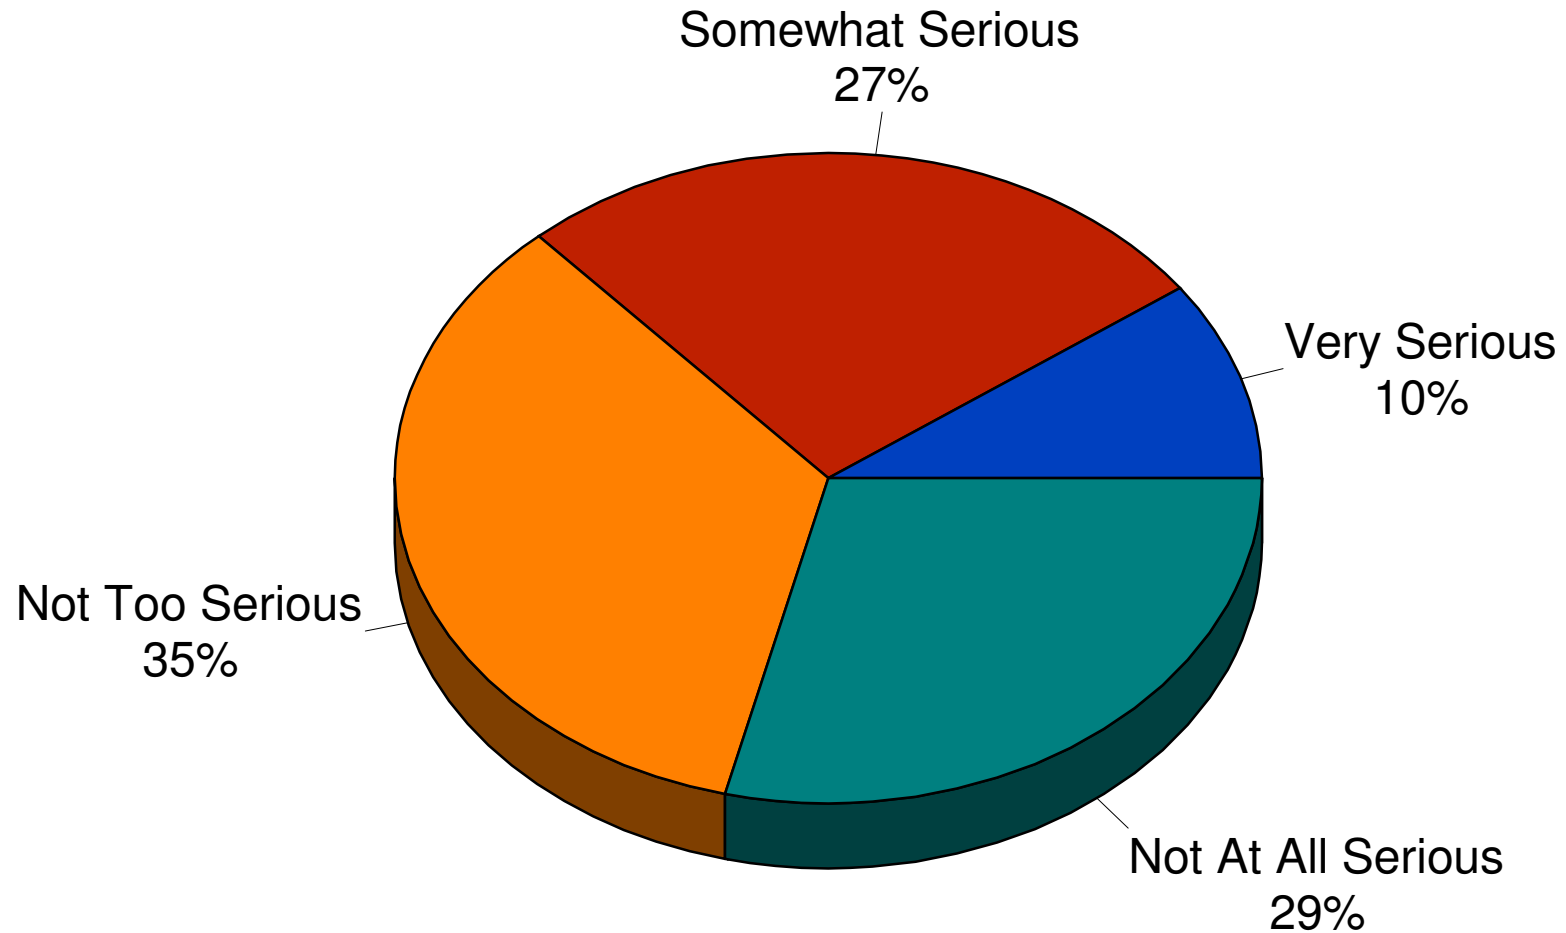

2007 City of Eden Prairie

Input into Planning/Development

2007 City of Eden Prairie

Decision Resources, Ltd.

Airport Noise

2007 City of Eden Prairie

Municipal Liquor Stores

2007 City of Eden Prairie