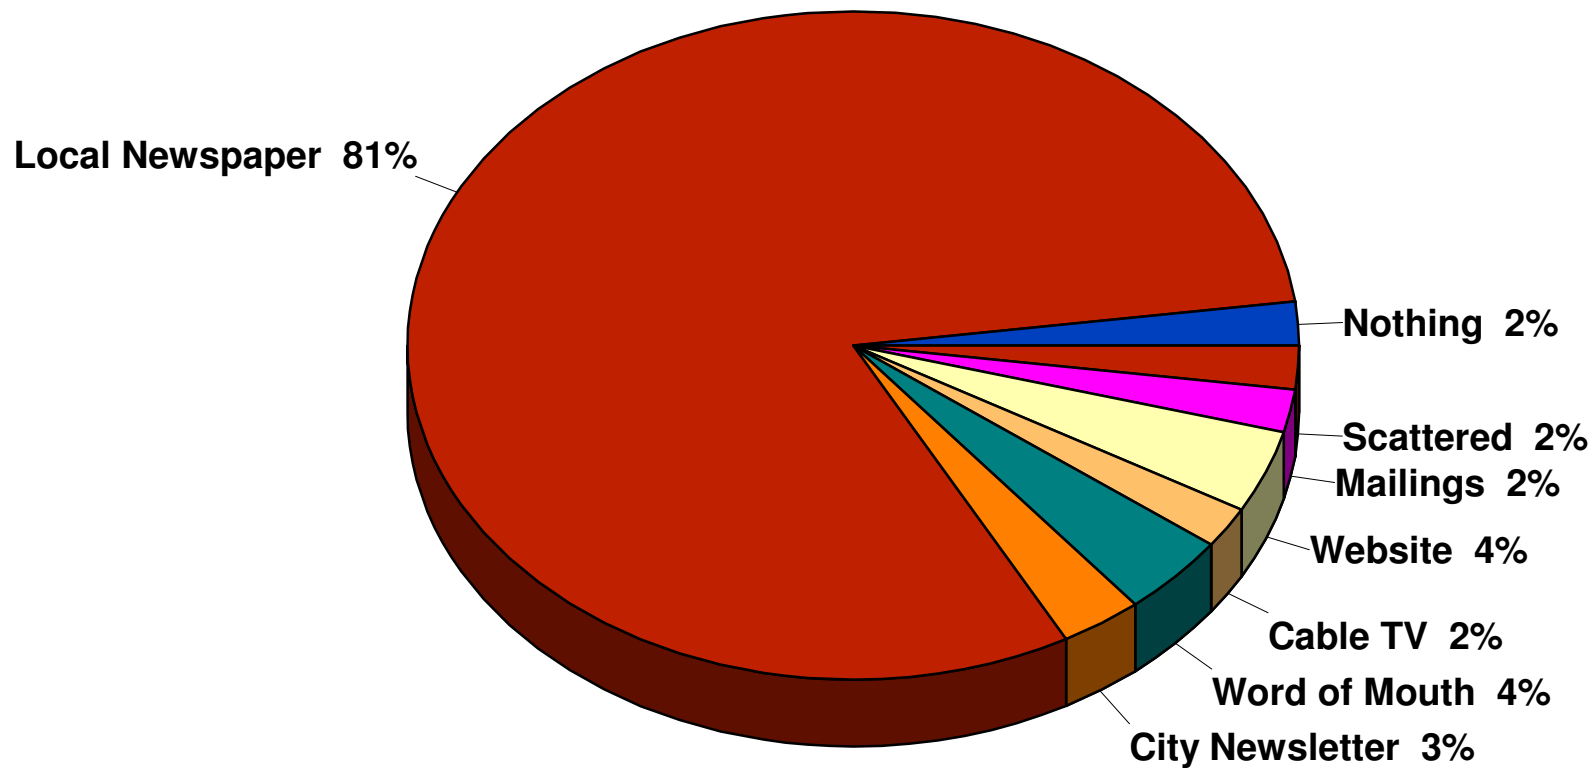

Information Preference

2007 City of Eden Prairie

"Life in the Prairie"

2007 City of Eden Prairie

Cable Television

2007 City of Eden Prairie

Cable Television
Subscriber

Program Viewership