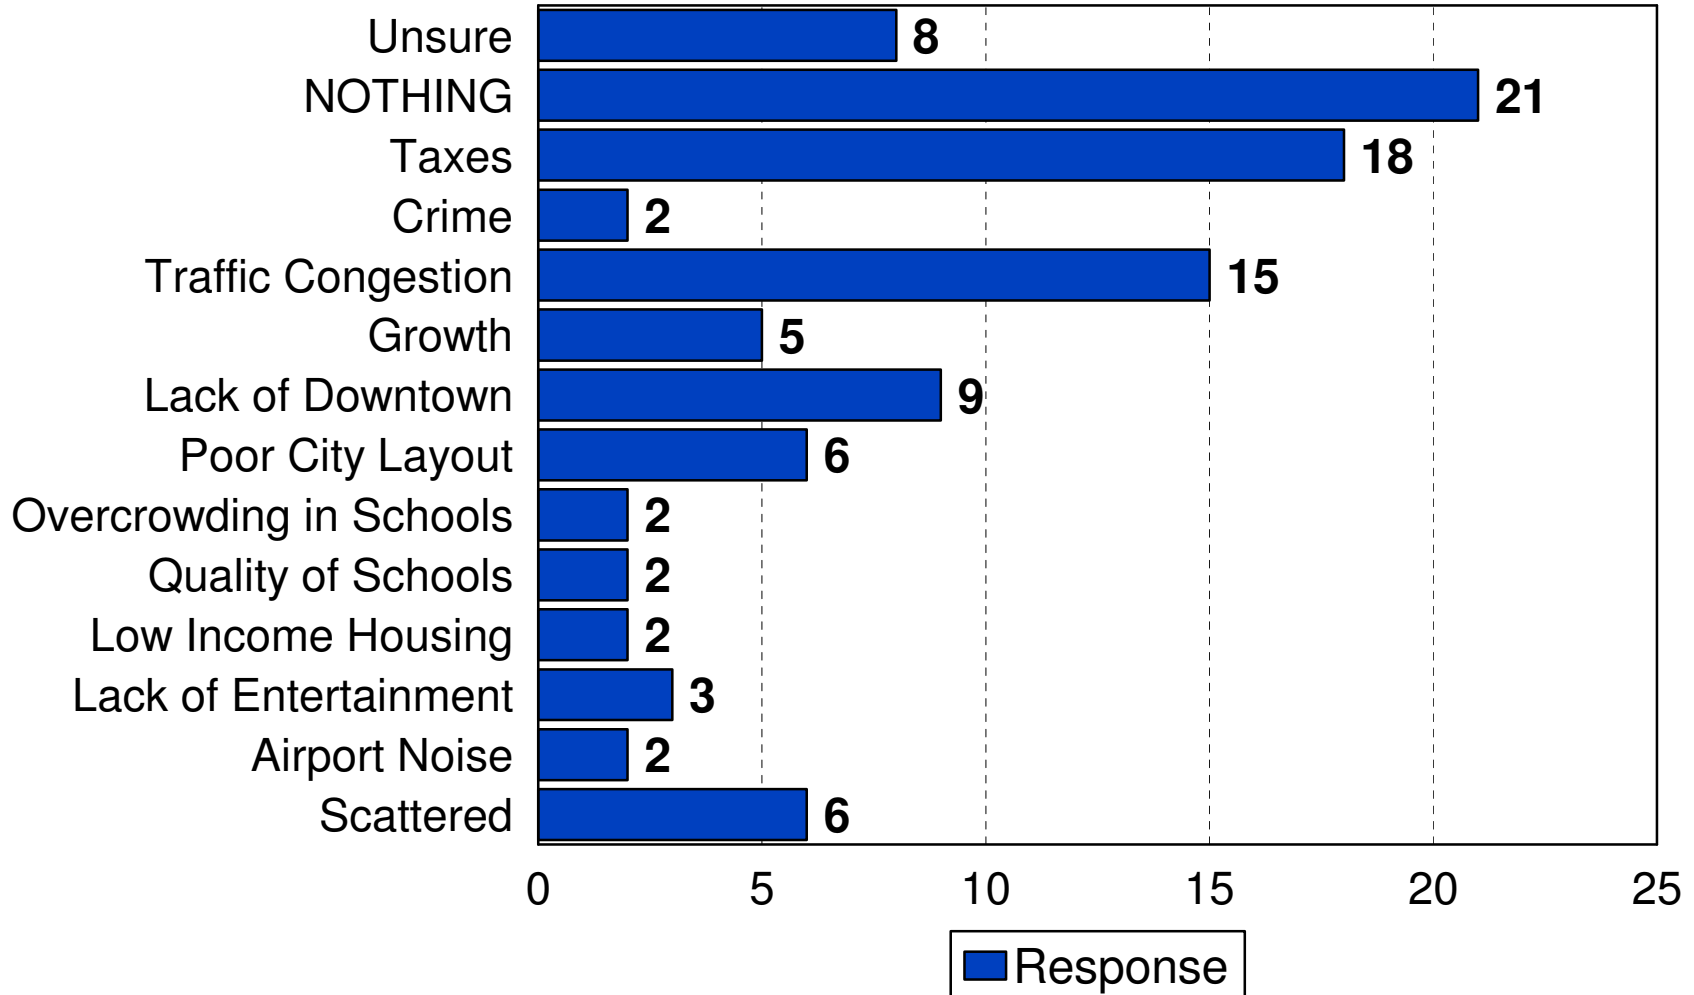

Most Serious Issue

2007 City of Eden Prairie