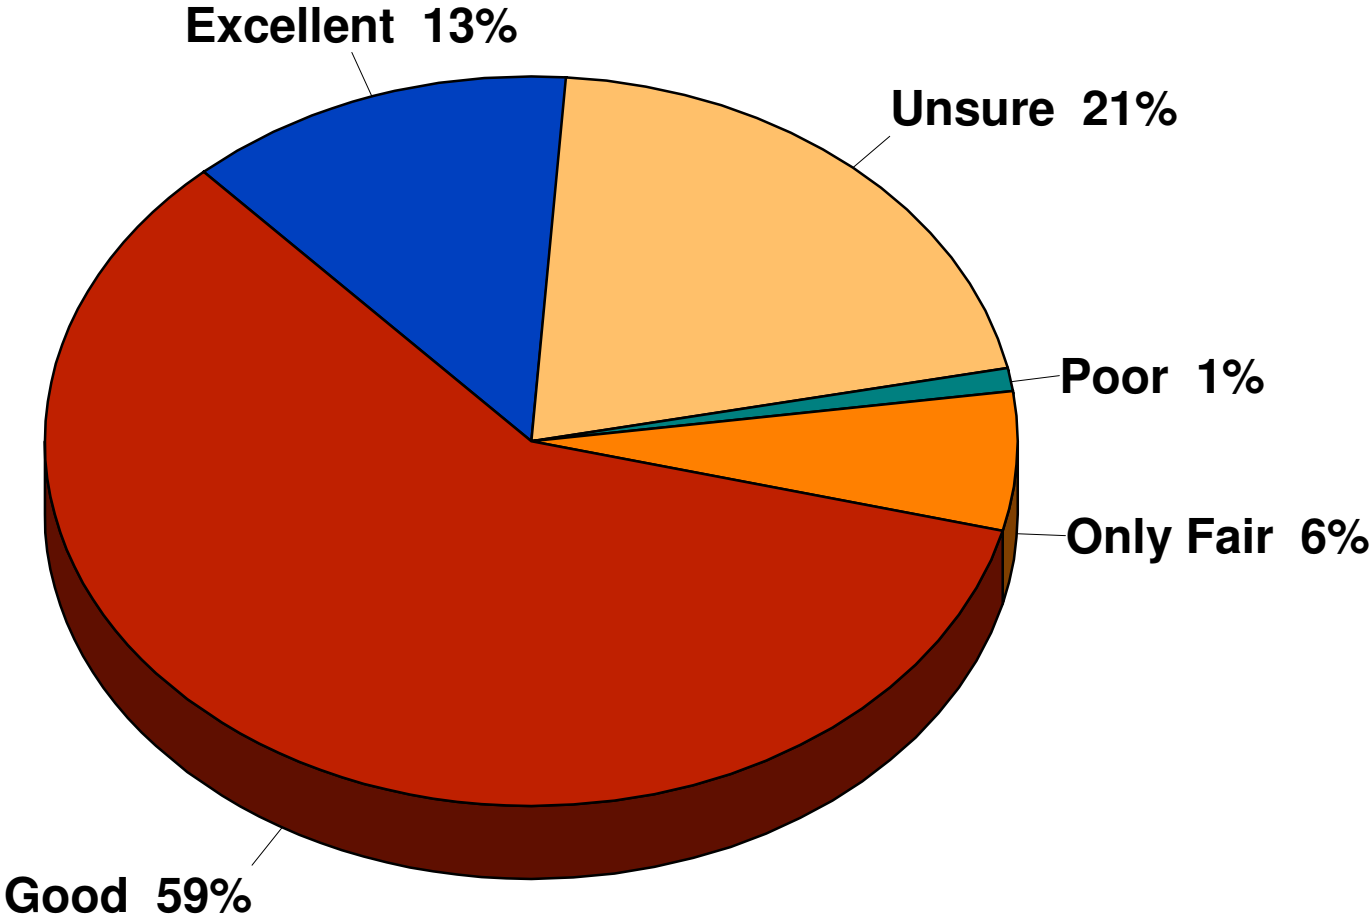

City Staff Rating

2007 City of Eden Prairie