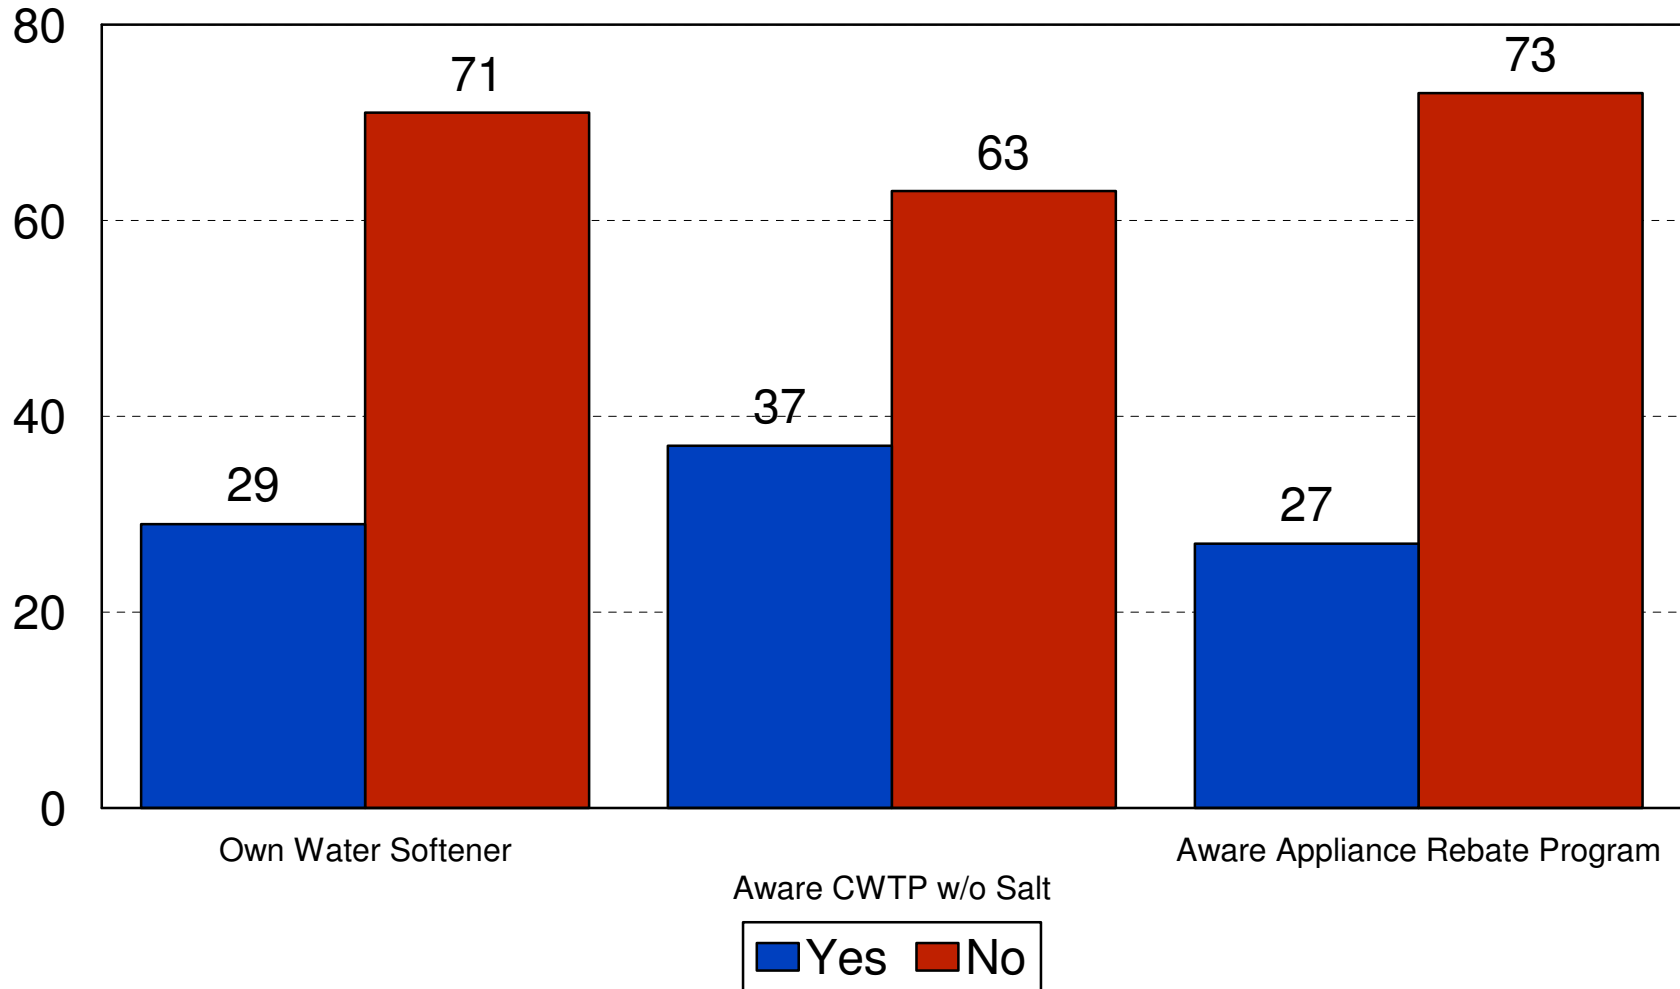

City Actions Protecting Water Quality

2007 City of Eden Prairie

Lawn Care

2007 City of Eden Prairie

Overall Quality of Drinking Water

2007 City of Eden Prairie

Home Water Issues

2007 City of Eden Prairie