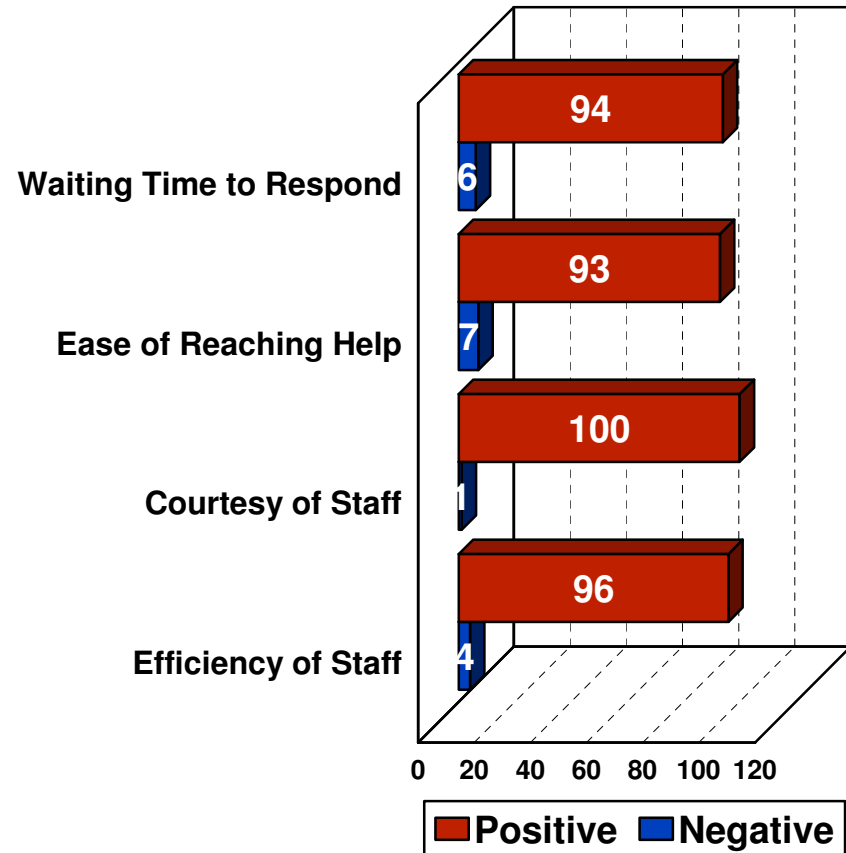

City Staff Rating

2007 City of Eden Prairie

Eden Prairie City Hall

2007 City of Eden Prairie

Contact City Hall

Customer Service Dimensions

Principal Information Source

2007 City of Eden Prairie