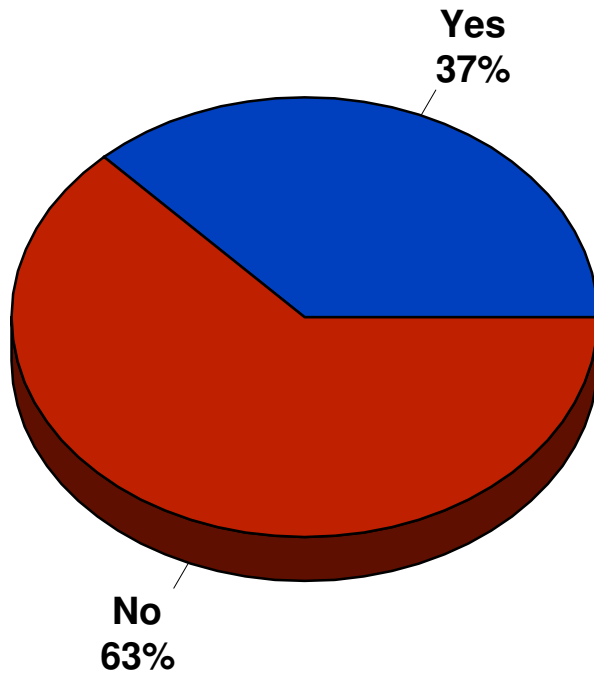

Eden Prairie City Hall

2007 City of Eden Prairie

Contact City Hall