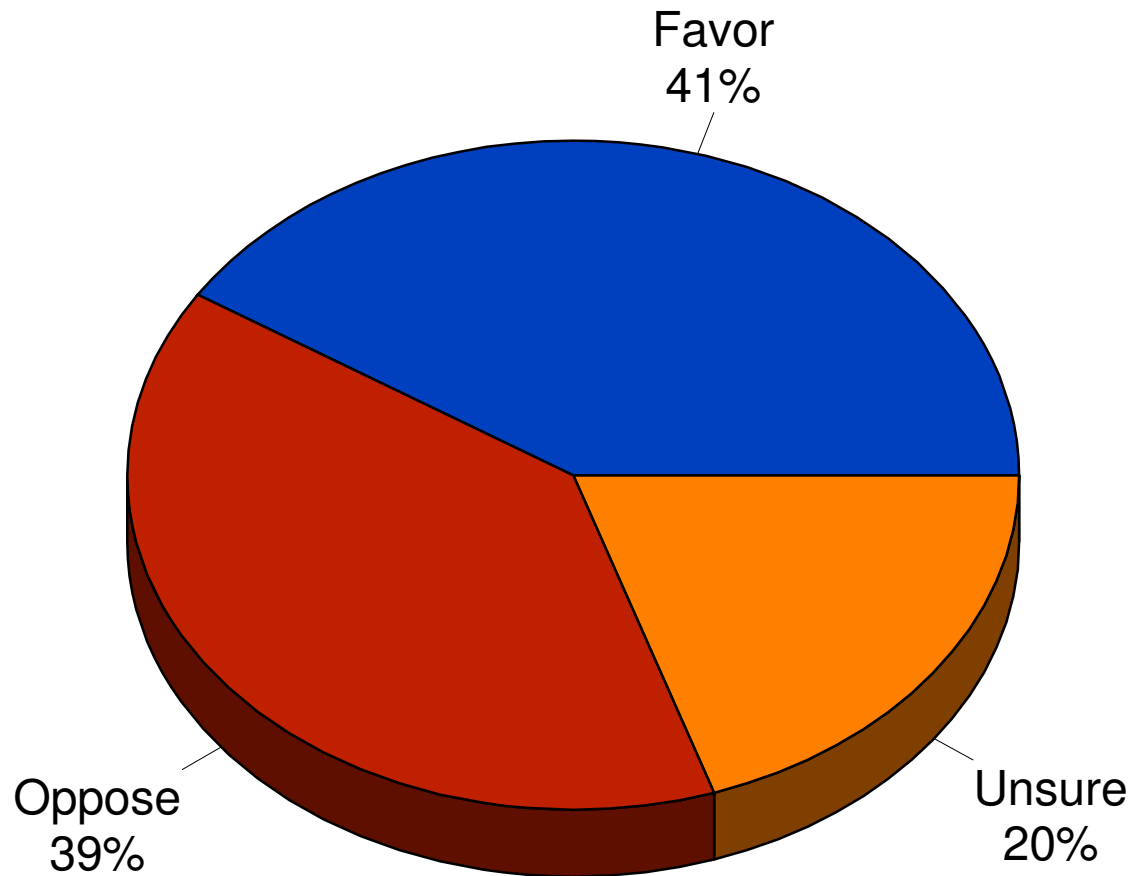

Tax Increase to Maintain

2007 City of Eden Prairie

1% Budget Increase Priority

2007 City of Eden Prairie

Owners Remove Snow from Concrete Sidewalks

2007 City of Eden Prairie

Neighborhood Traffic Violations

2007 City of Eden Prairie