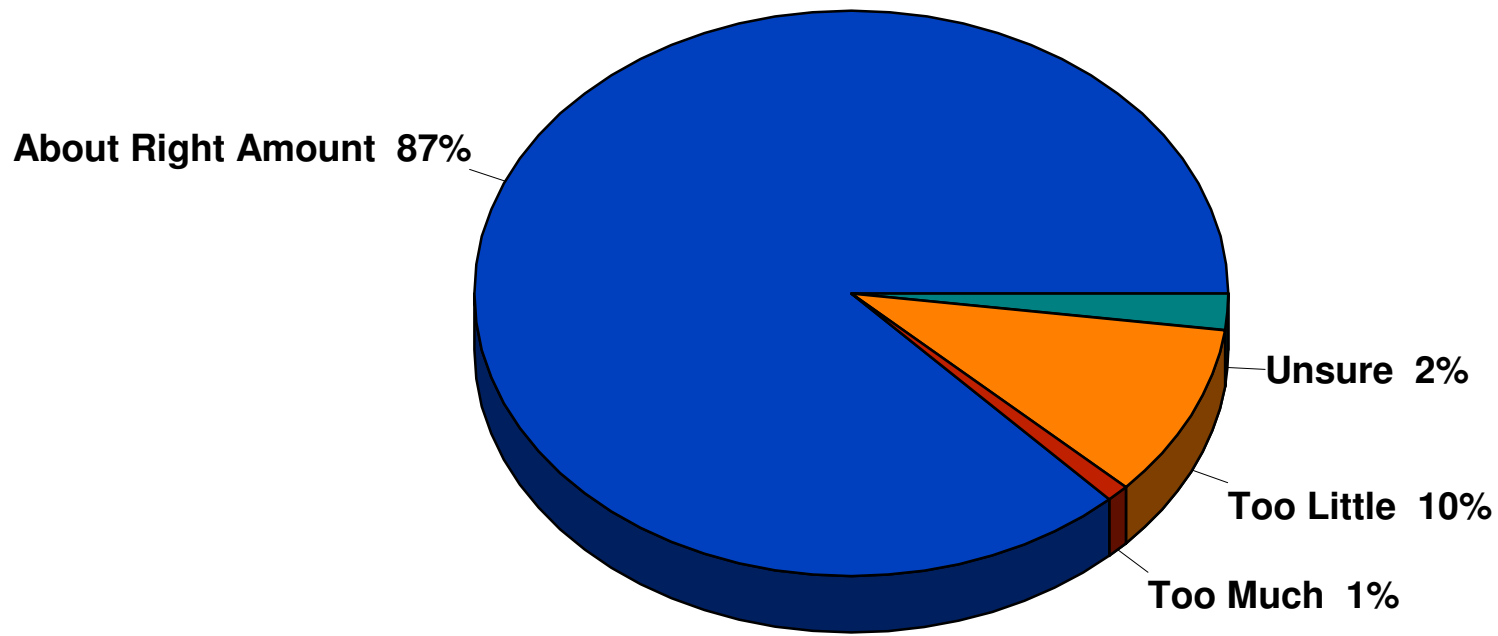

Amount of Natural Open Space

2007 City of Eden Prairie