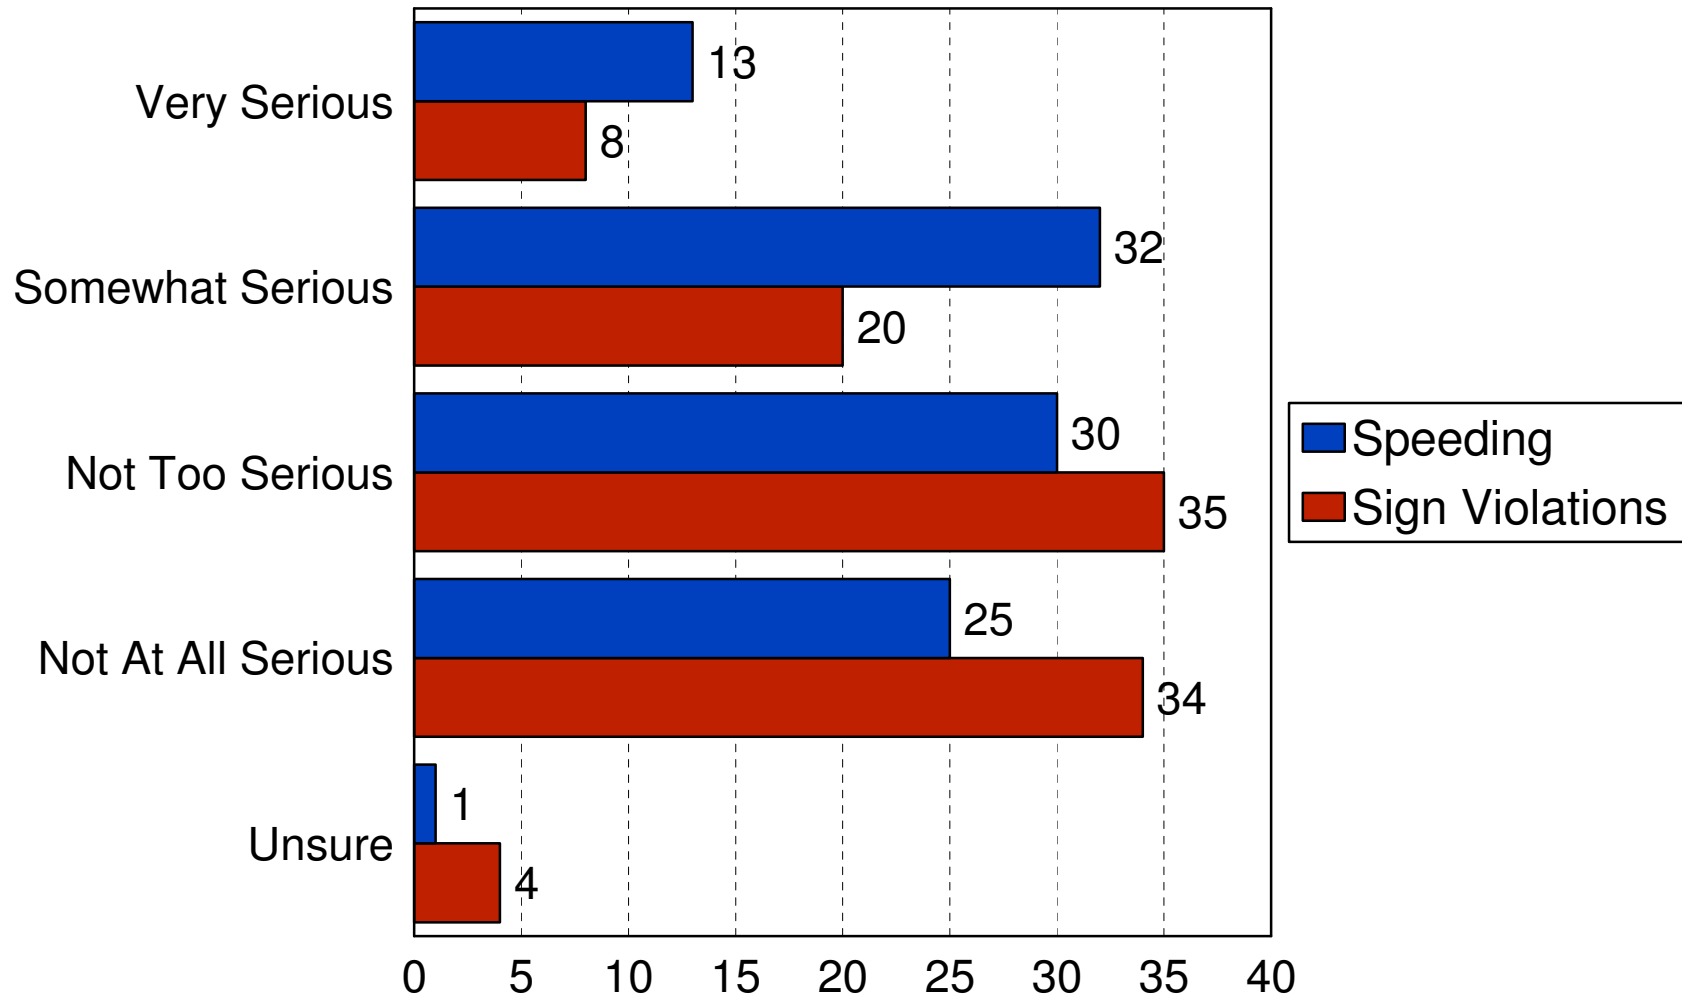

Tax Increase to Maintain

2007 City of Eden Prairie

1% Budget Increase Priority

2007 City of Eden Prairie

Owners Remove Snow from Concrete Sidewalks

2007 City of Eden Prairie

Neighborhood Traffic Violations

2007 City of Eden Prairie