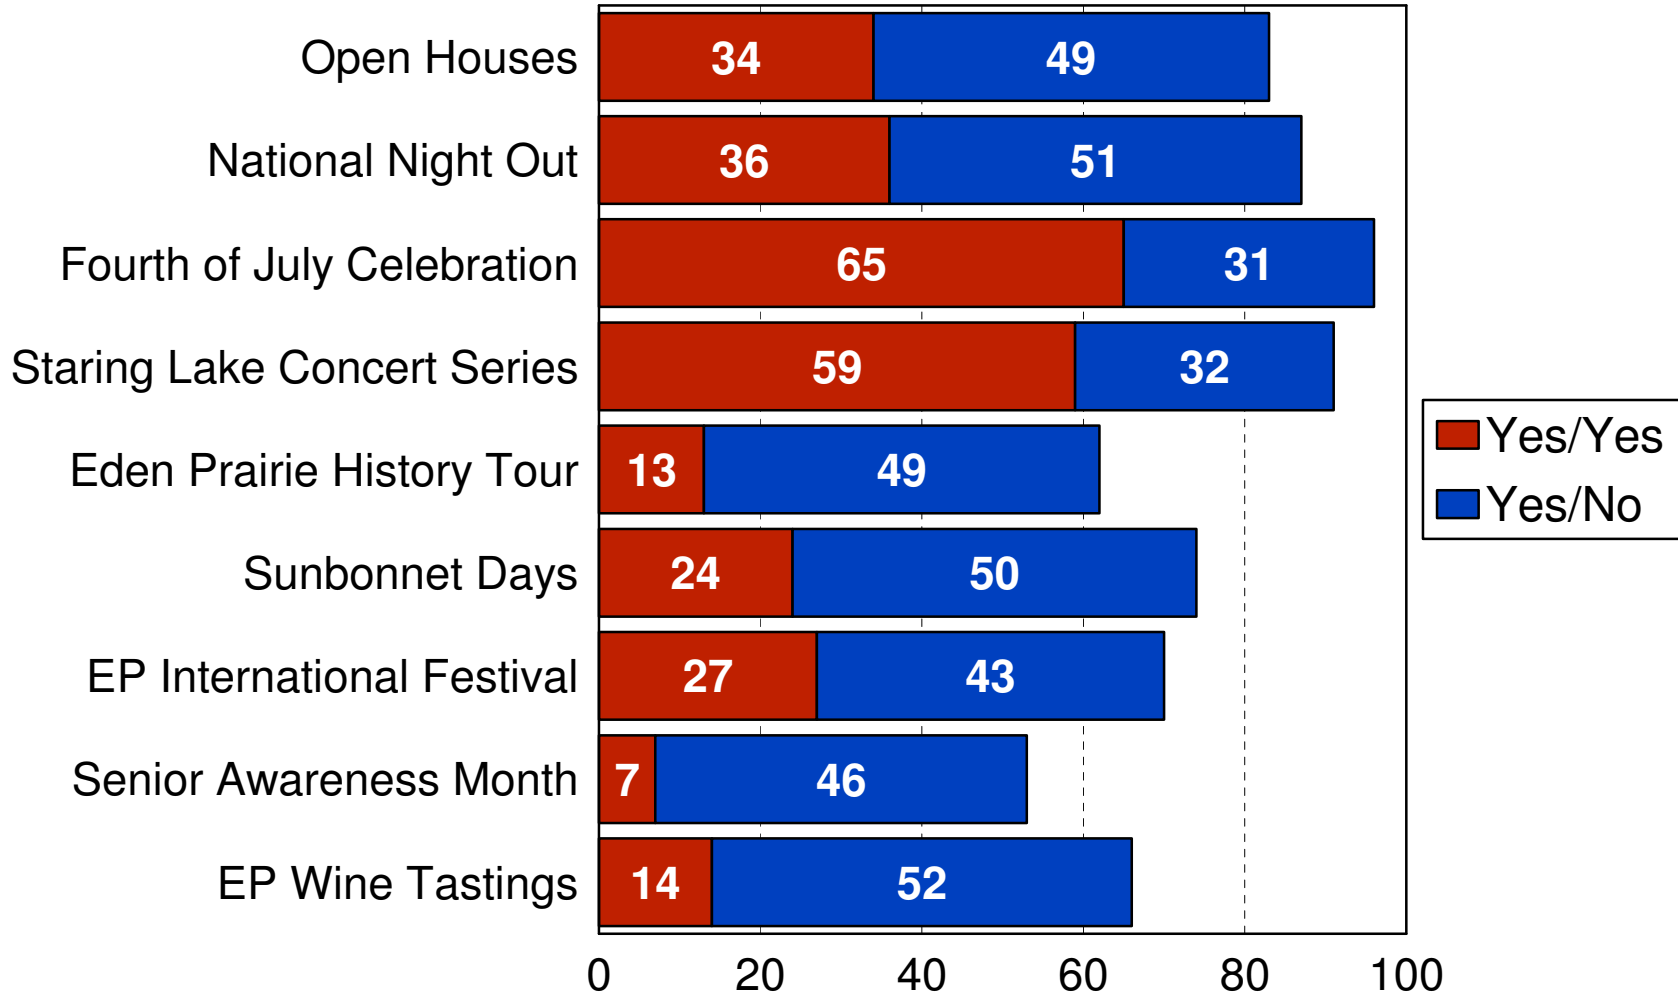

Awareness & Participation

2007 City of Eden Prairie