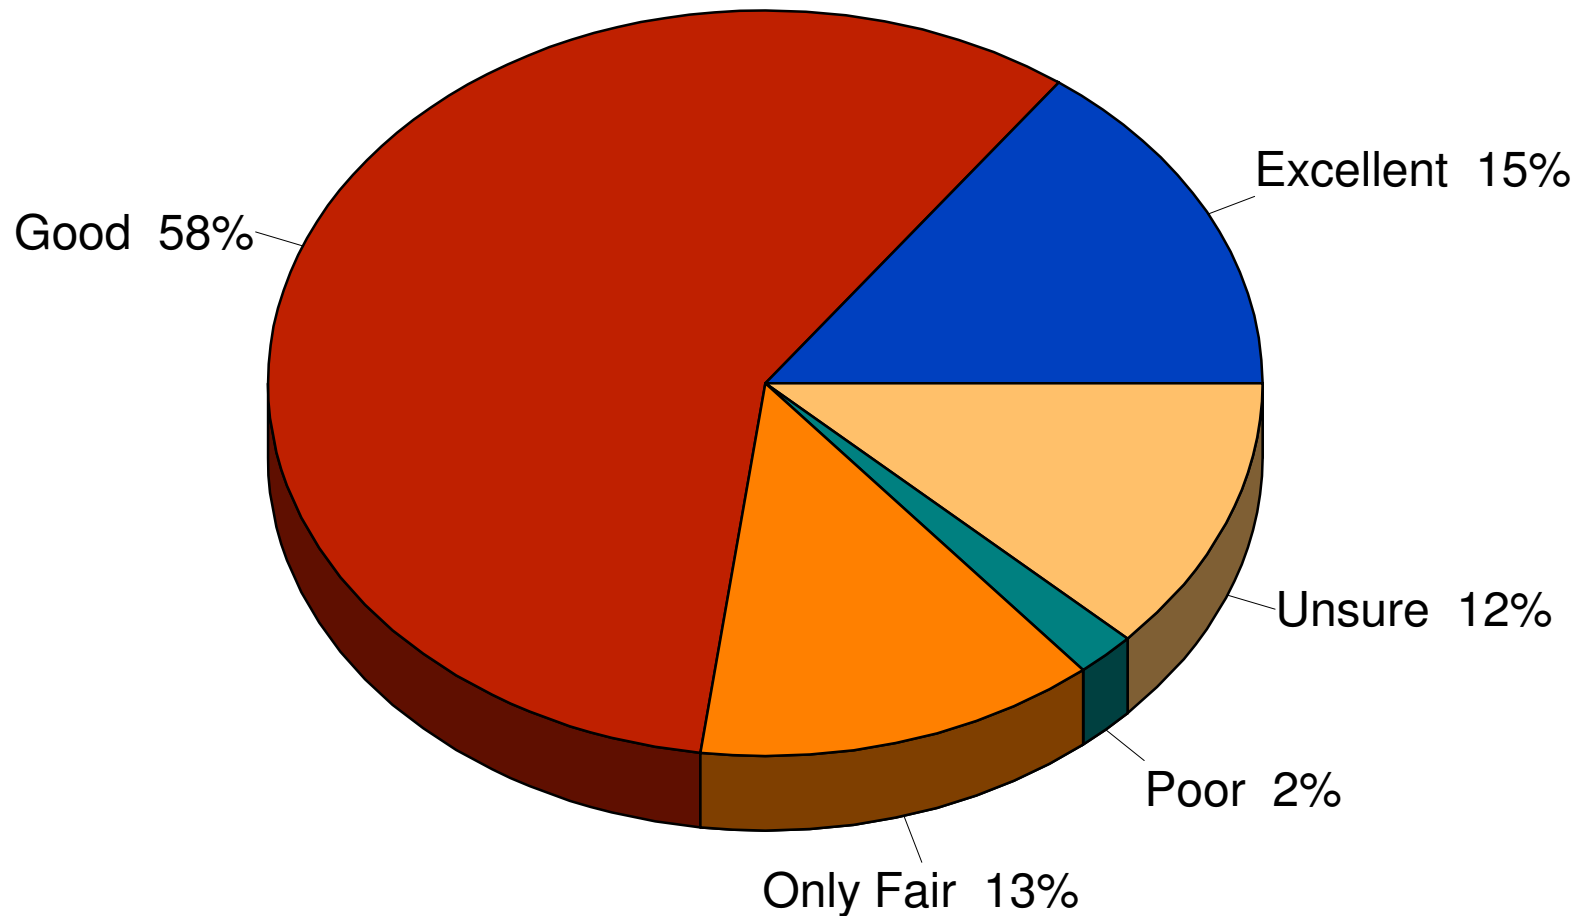

Value of City Services

2007 City of Eden Prairie

Decision Resources, Ltd.