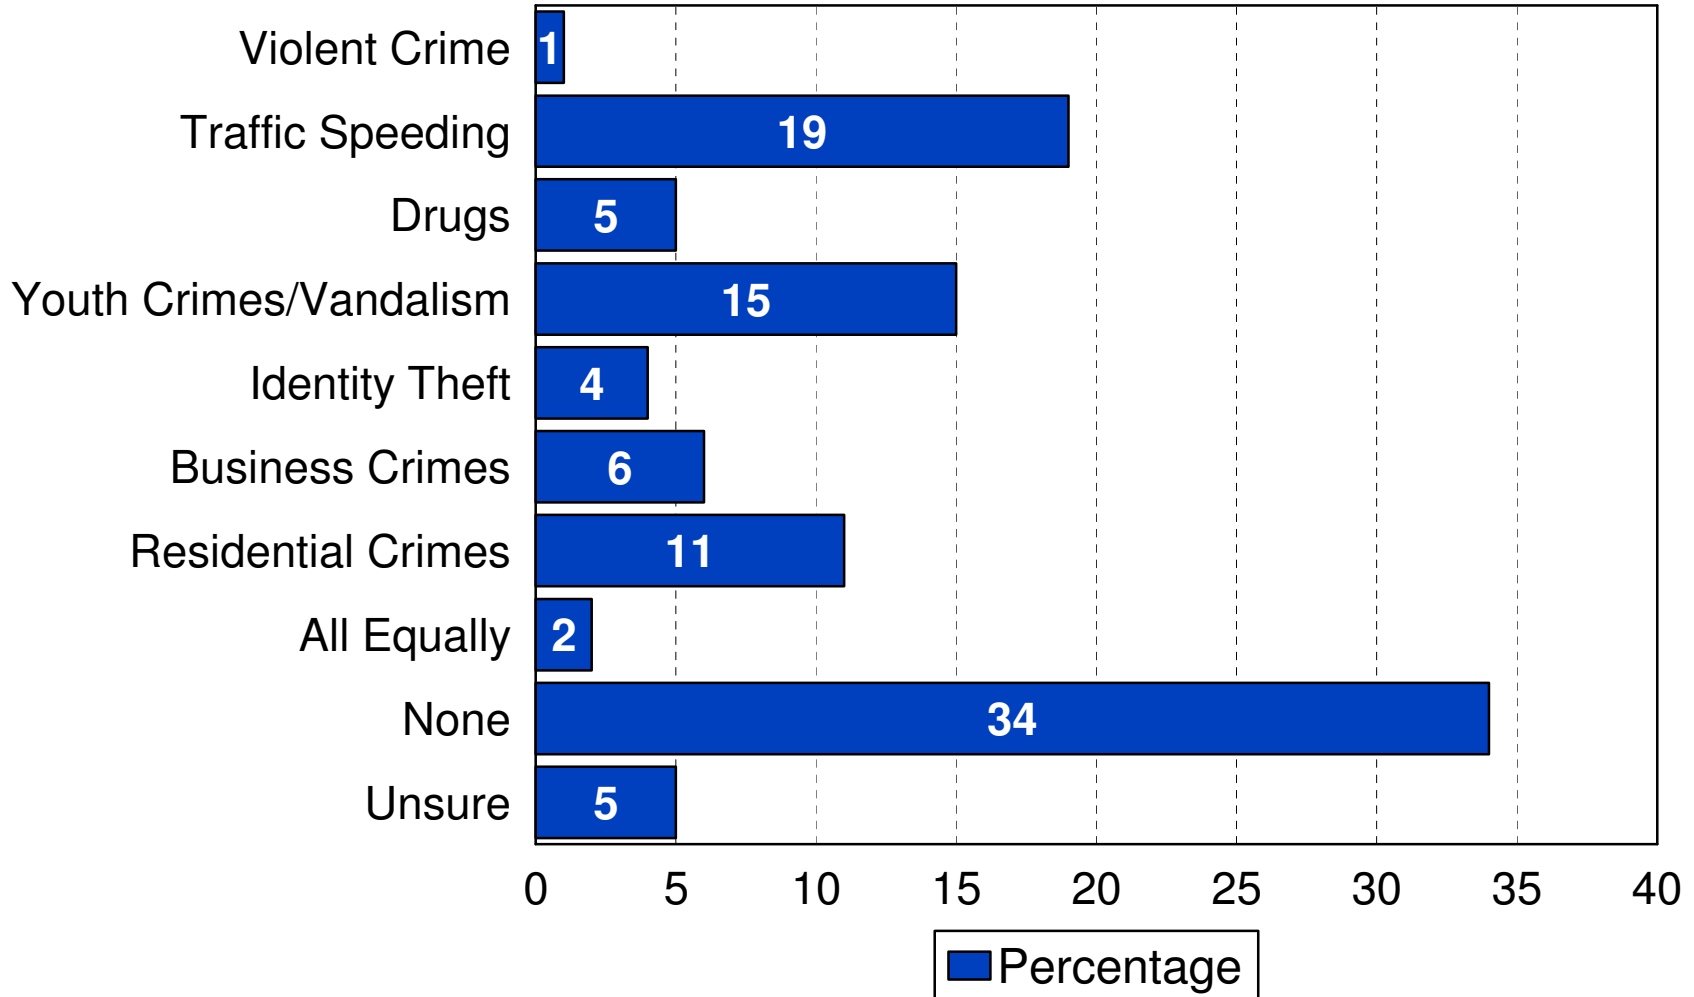

Eden Prairie Police Department

2007 City of Eden Prairie

Crime Victim

2007 City of Eden Prairie

Greatest Public Safety Concern

2007 City of Eden Prairie

Eden Prairie Fire Department

2007 City of Eden Prairie