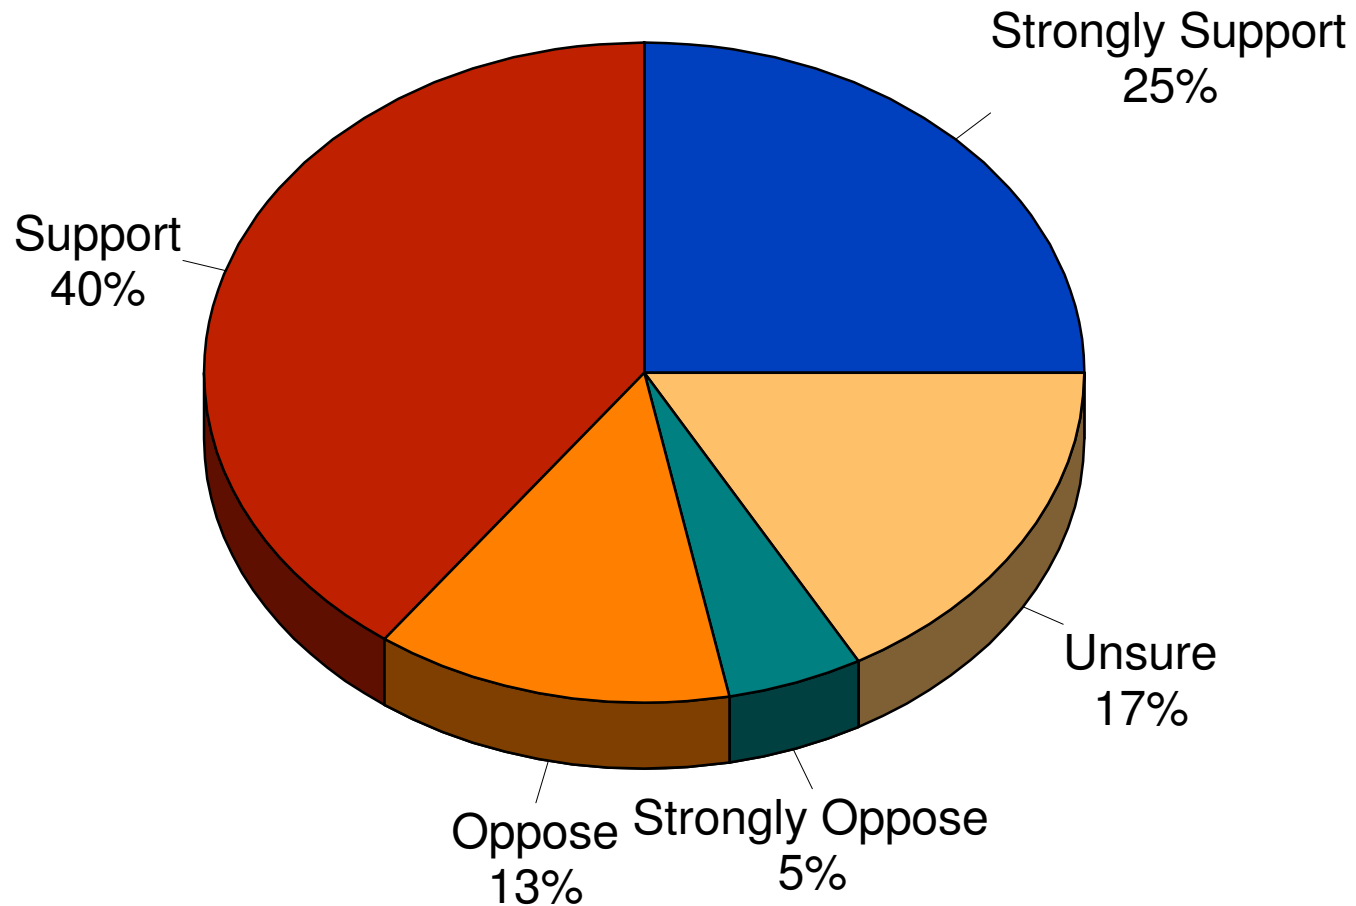

Tax Increase to Maintain

2007 City of Eden Prairie

1% Budget Increase Priority

2007 City of Eden Prairie

Owners Remove Snow from Concrete Sidewalks

2007 City of Eden Prairie

Neighborhood Traffic Violations

2007 City of Eden Prairie