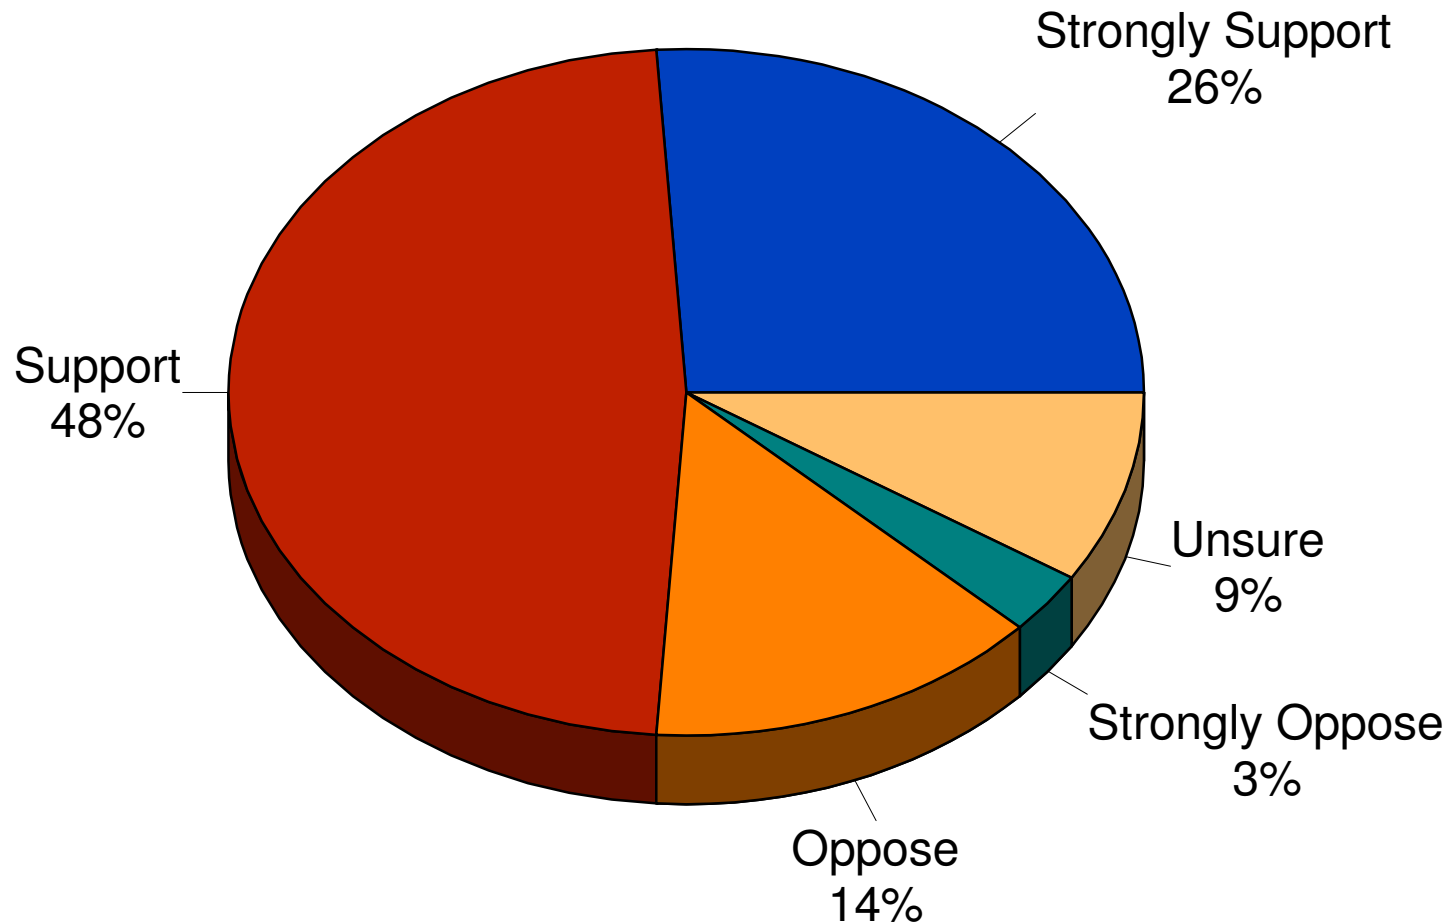

Visited in Past 12 Months

Continue to Operate
Municipal Liquor Stores

Parks and Recreation Ratings

2007 City of Eden Prairie

Park Usage & Ratings

2007 City of Eden Prairie

Improve Round Lake

2007 City of Eden Prairie