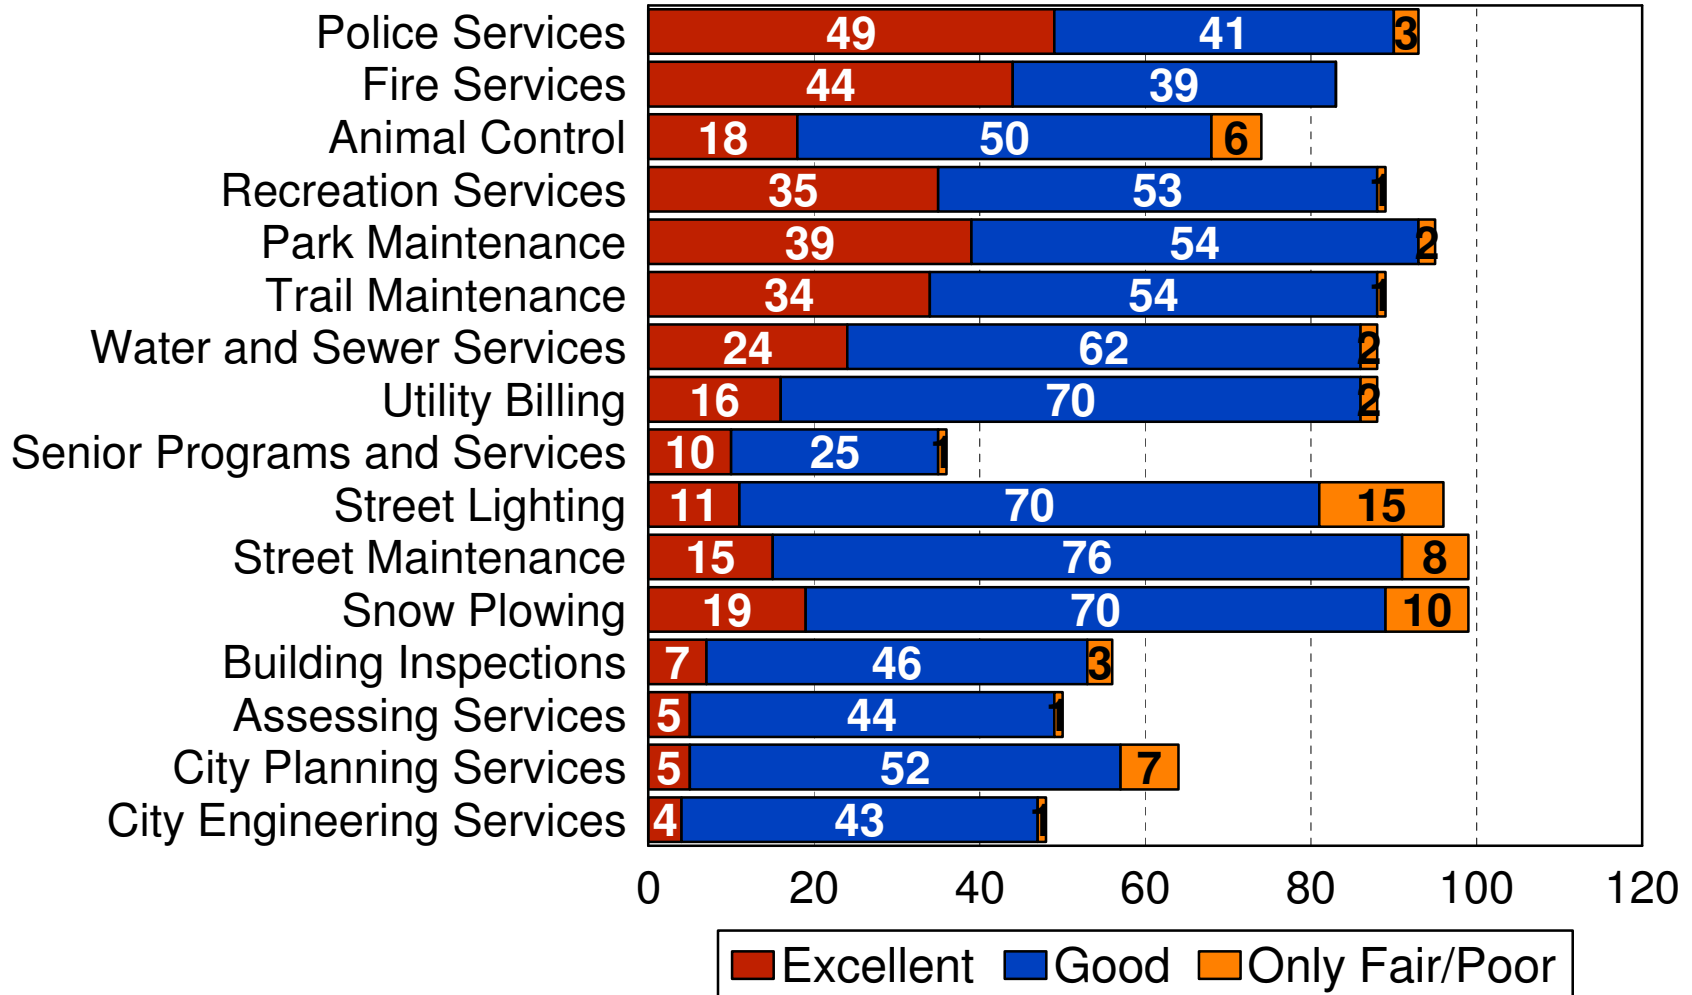

2007 City of Eden Prairie

Awareness & Participation

2007 City of Eden Prairie

City Service Ratings

2007 City of Eden Prairie

Value of City Services

2007 City of Eden Prairie

Decision Resources, Ltd.

Tax Increase to Maintain

2007 City of Eden Prairie

1% Budget Increase Priority

2007 City of Eden Prairie

Owners Remove Snow from Concrete Sidewalks

2007 City of Eden Prairie

Neighborhood Traffic Violations

2007 City of Eden Prairie