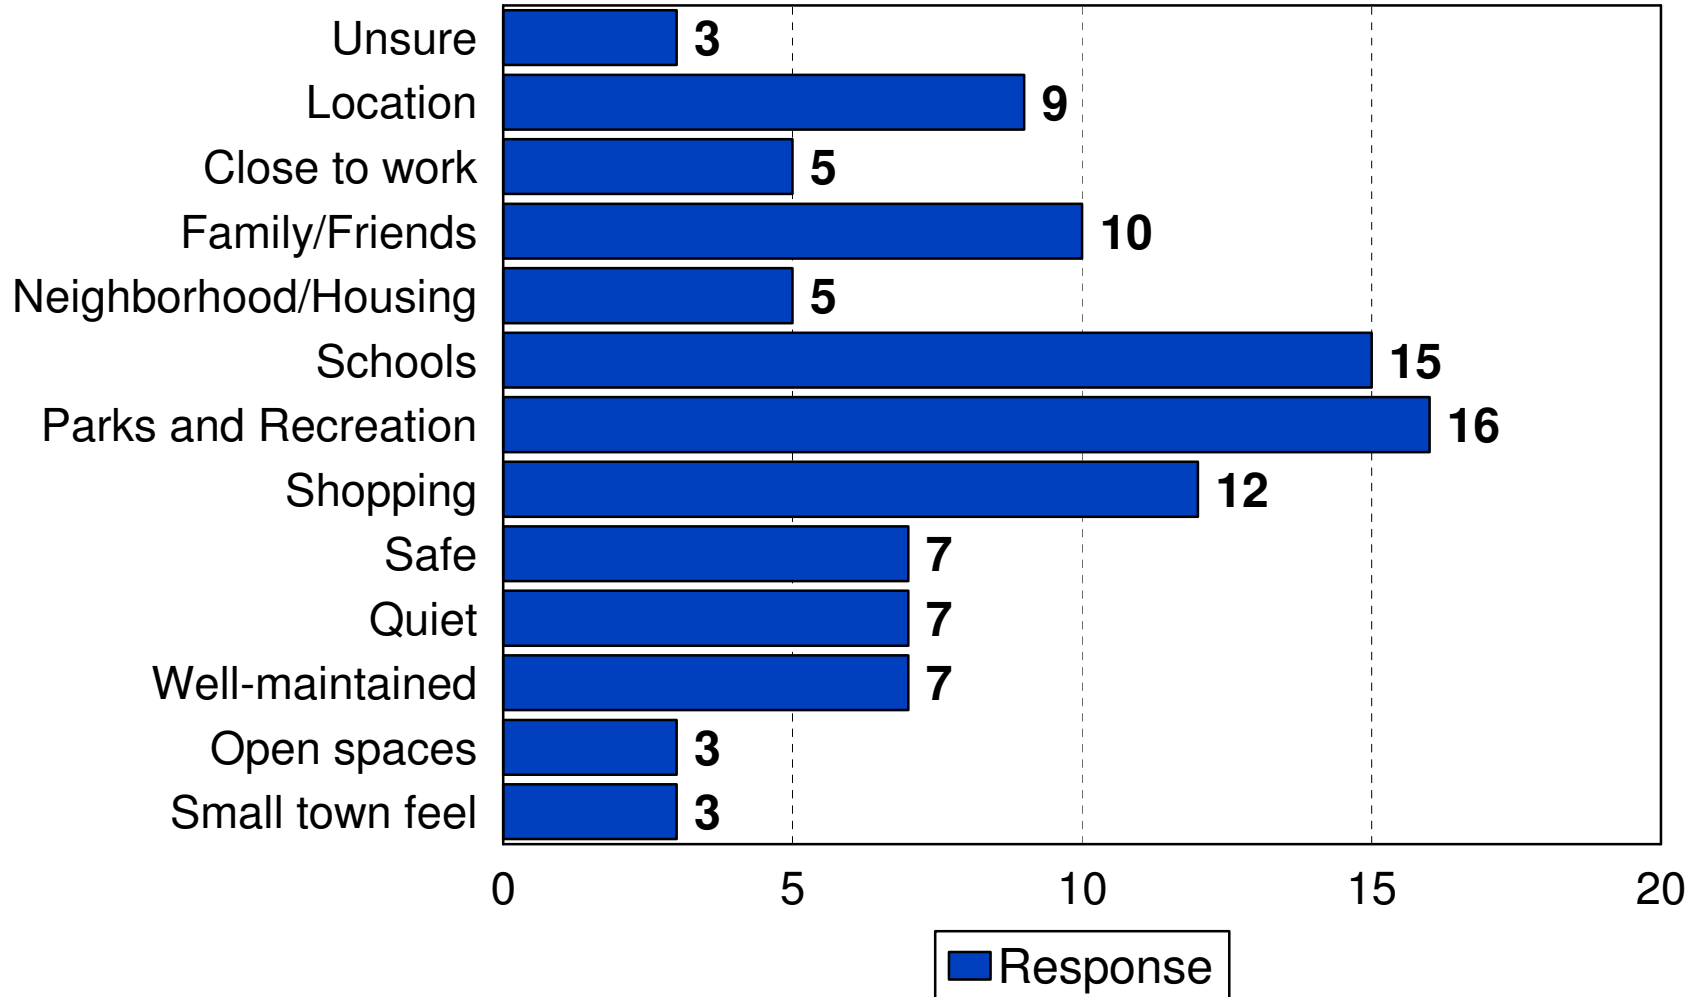

City of Eden Prairie

2007 Quality of Life Study

Decision Resources, Ltd.

Quality of Life Rating

2007 City of Eden Prairie

Like Most about City

2007 City of Eden Prairie

Most Serious Issue