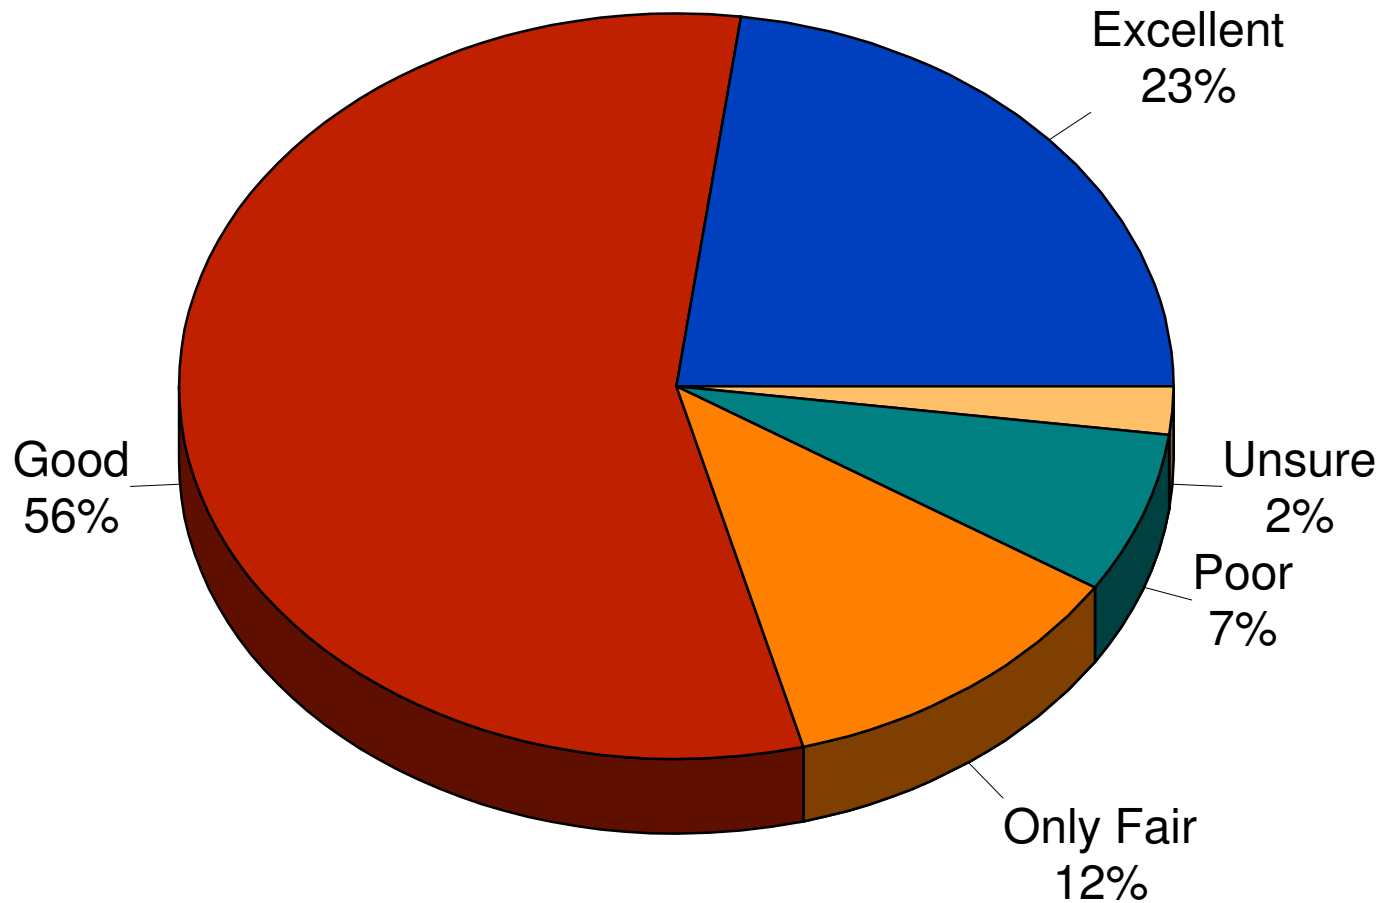

City Actions Protecting Water Quality

2007 City of Eden Prairie

Lawn Care

2007 City of Eden Prairie

Overall Quality of Drinking Water

2007 City of Eden Prairie

Home Water Issues

2007 City of Eden Prairie