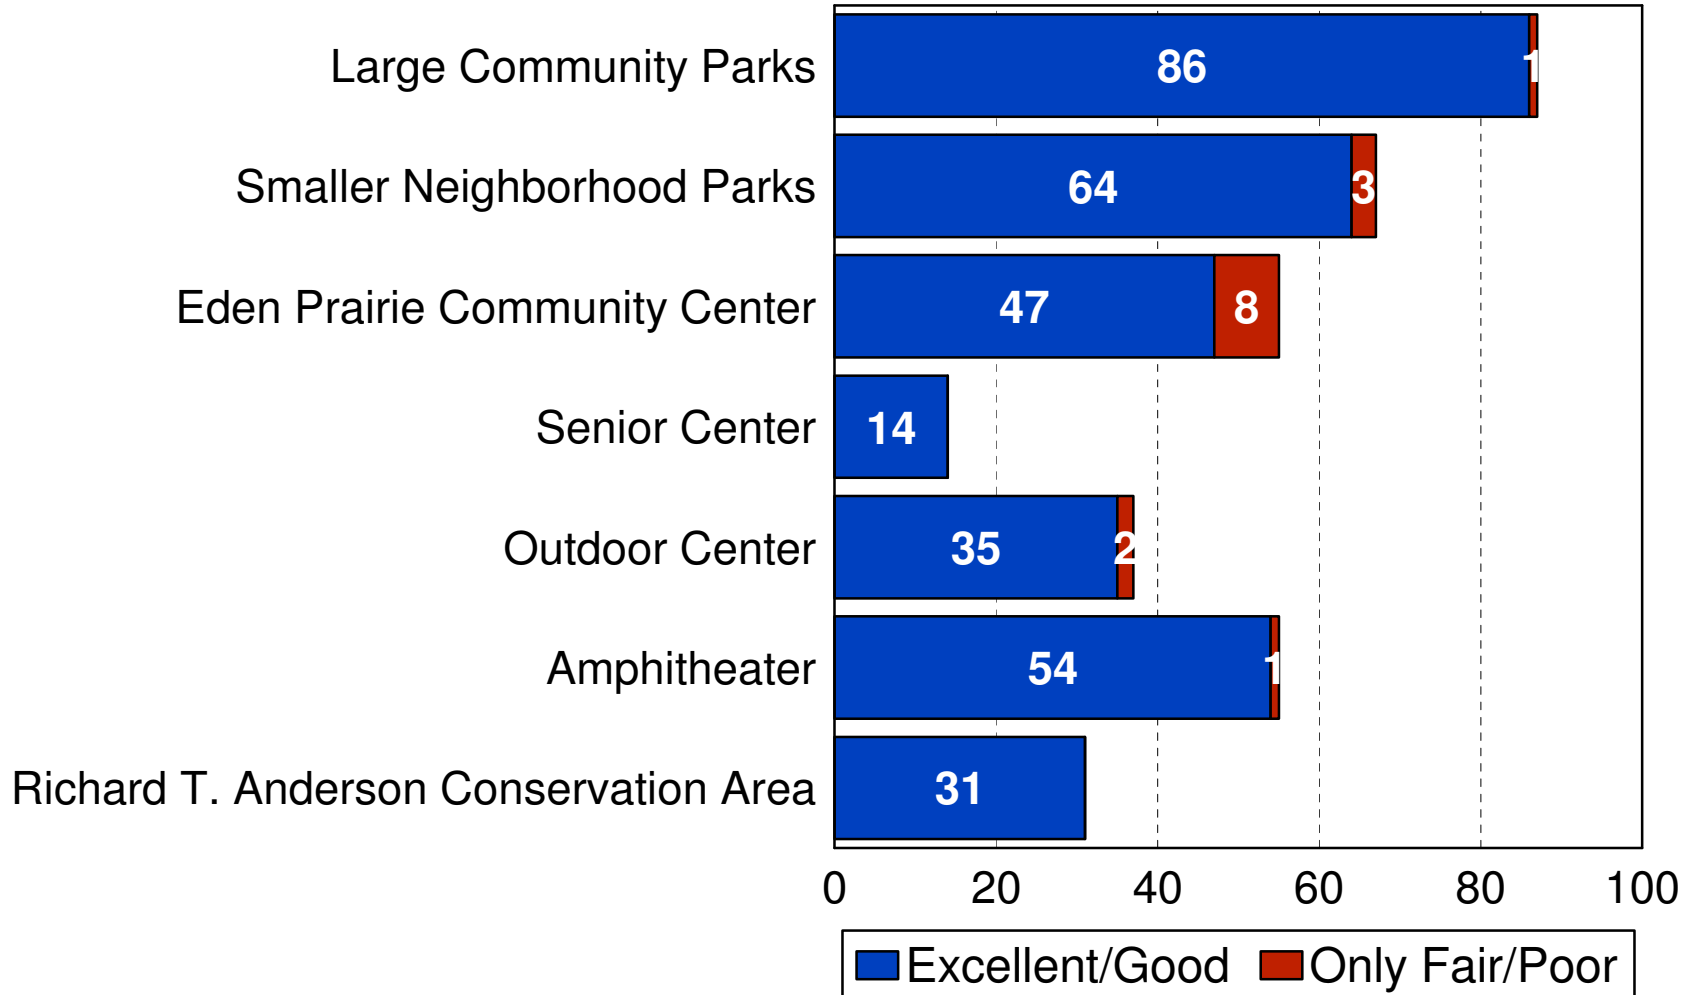

Visited in Past 12 Months

Continue to Operate
Municipal Liquor Stores

Parks and Recreation Ratings

2007 City of Eden Prairie

Park Usage & Ratings

2007 City of Eden Prairie

Improve Round Lake

2007 City of Eden Prairie