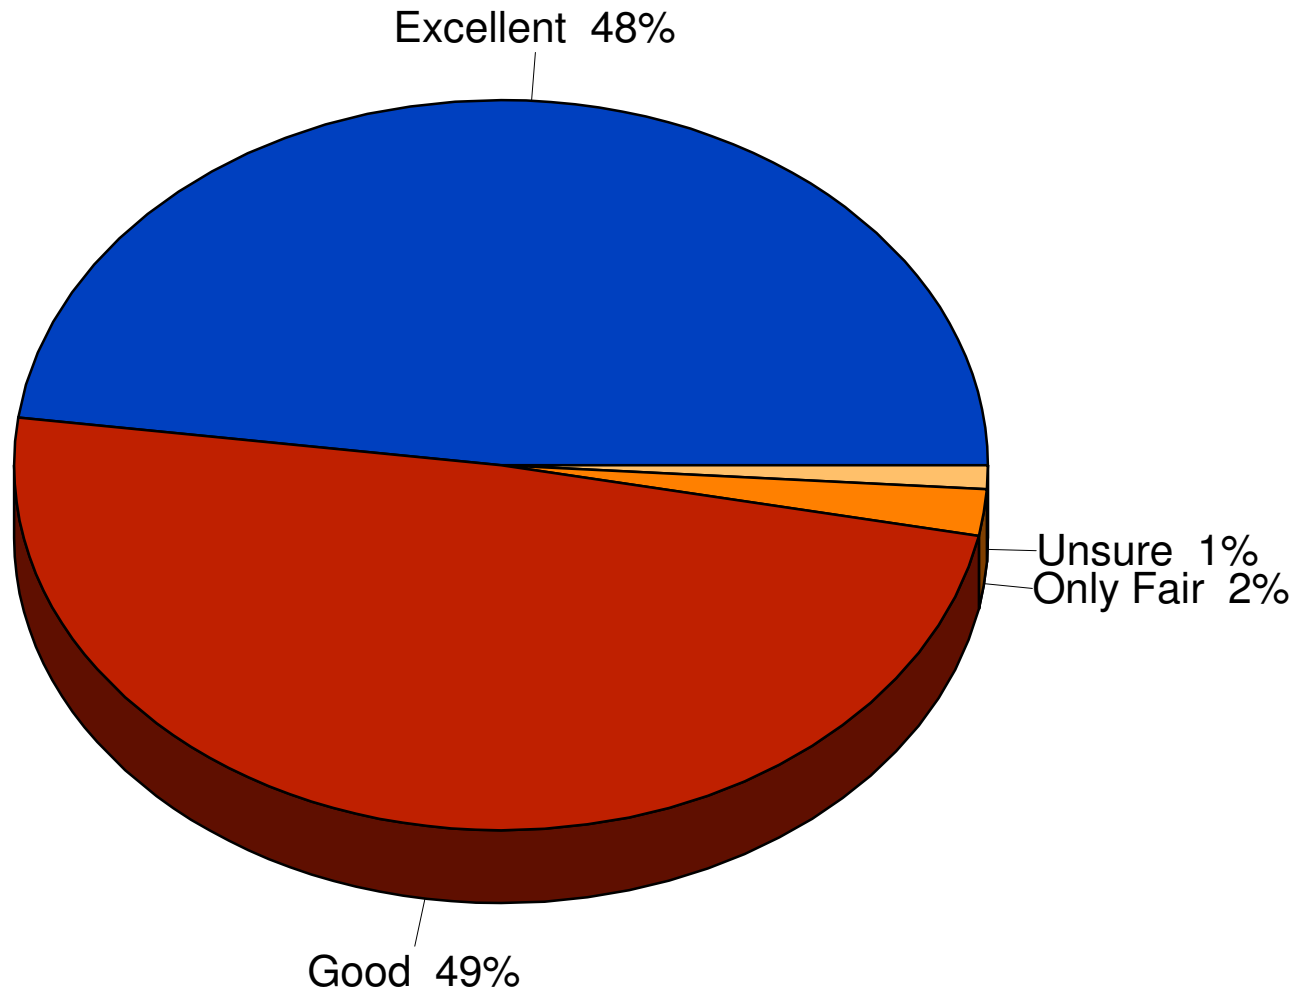

City of Eden Prairie

2007 Quality of Life Study

Decision Resources, Ltd.

Quality of Life Rating

2007 City of Eden Prairie

Like Most about City

2007 City of Eden Prairie

Most Serious Issue