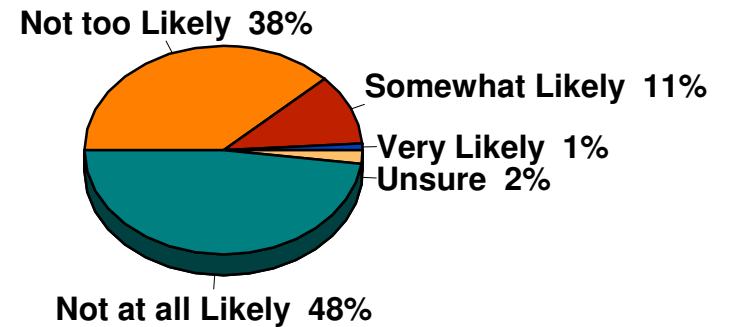

Likelihood of Membership