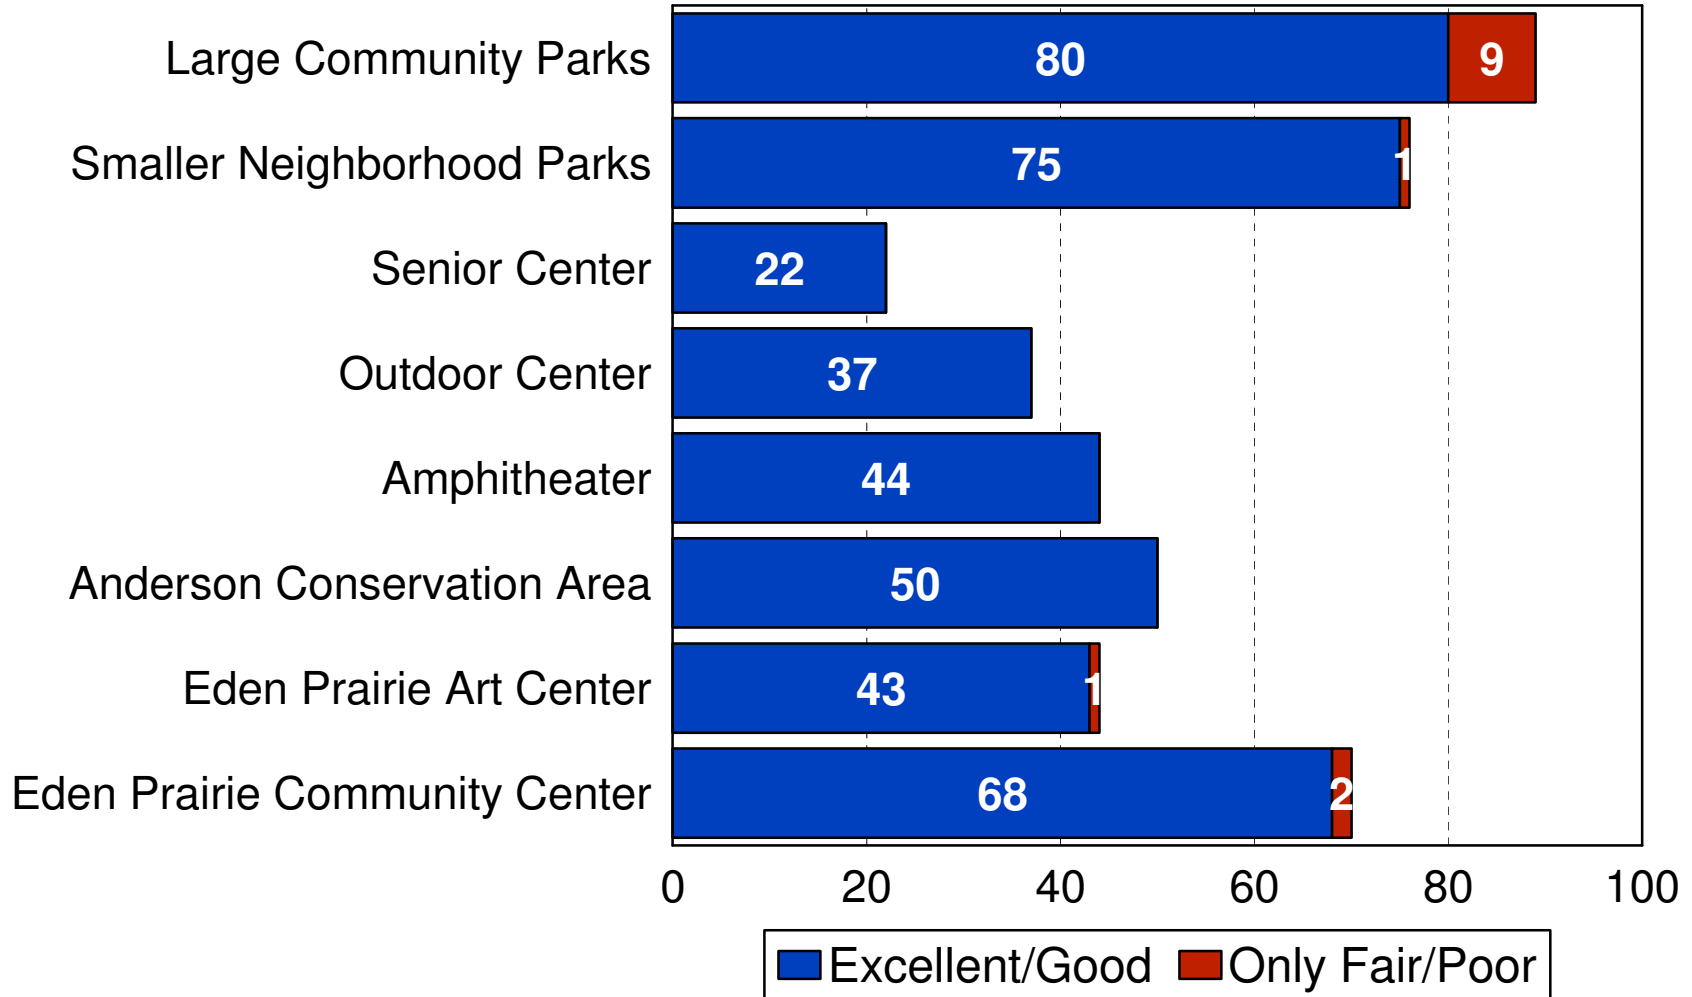

Park Usage & Ratings

2010 City of Eden Prairie