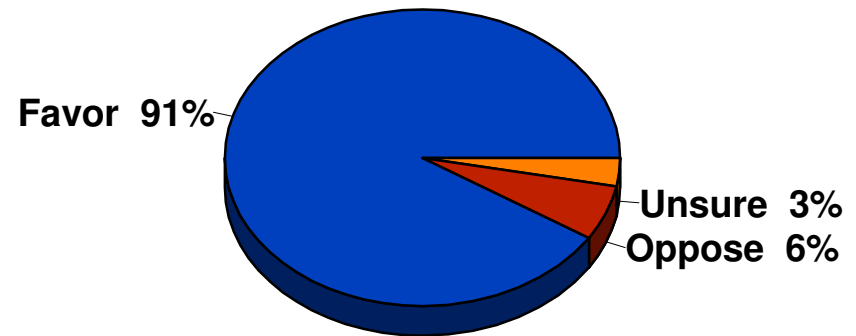

# Municipal Liquor Stores

2010 City of Eden Prairie

Visited in Past 12 Months

Continue to Operate  
Municipal Liquor Stores