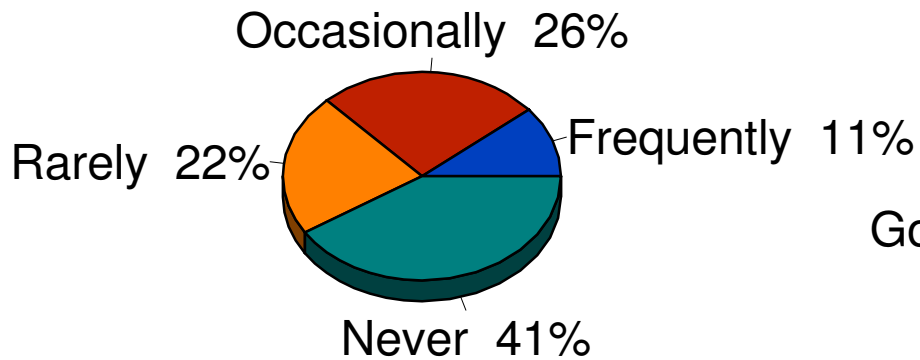

Bicycle Use

2010 City of Eden Prairie

Use of Bicycle in the City