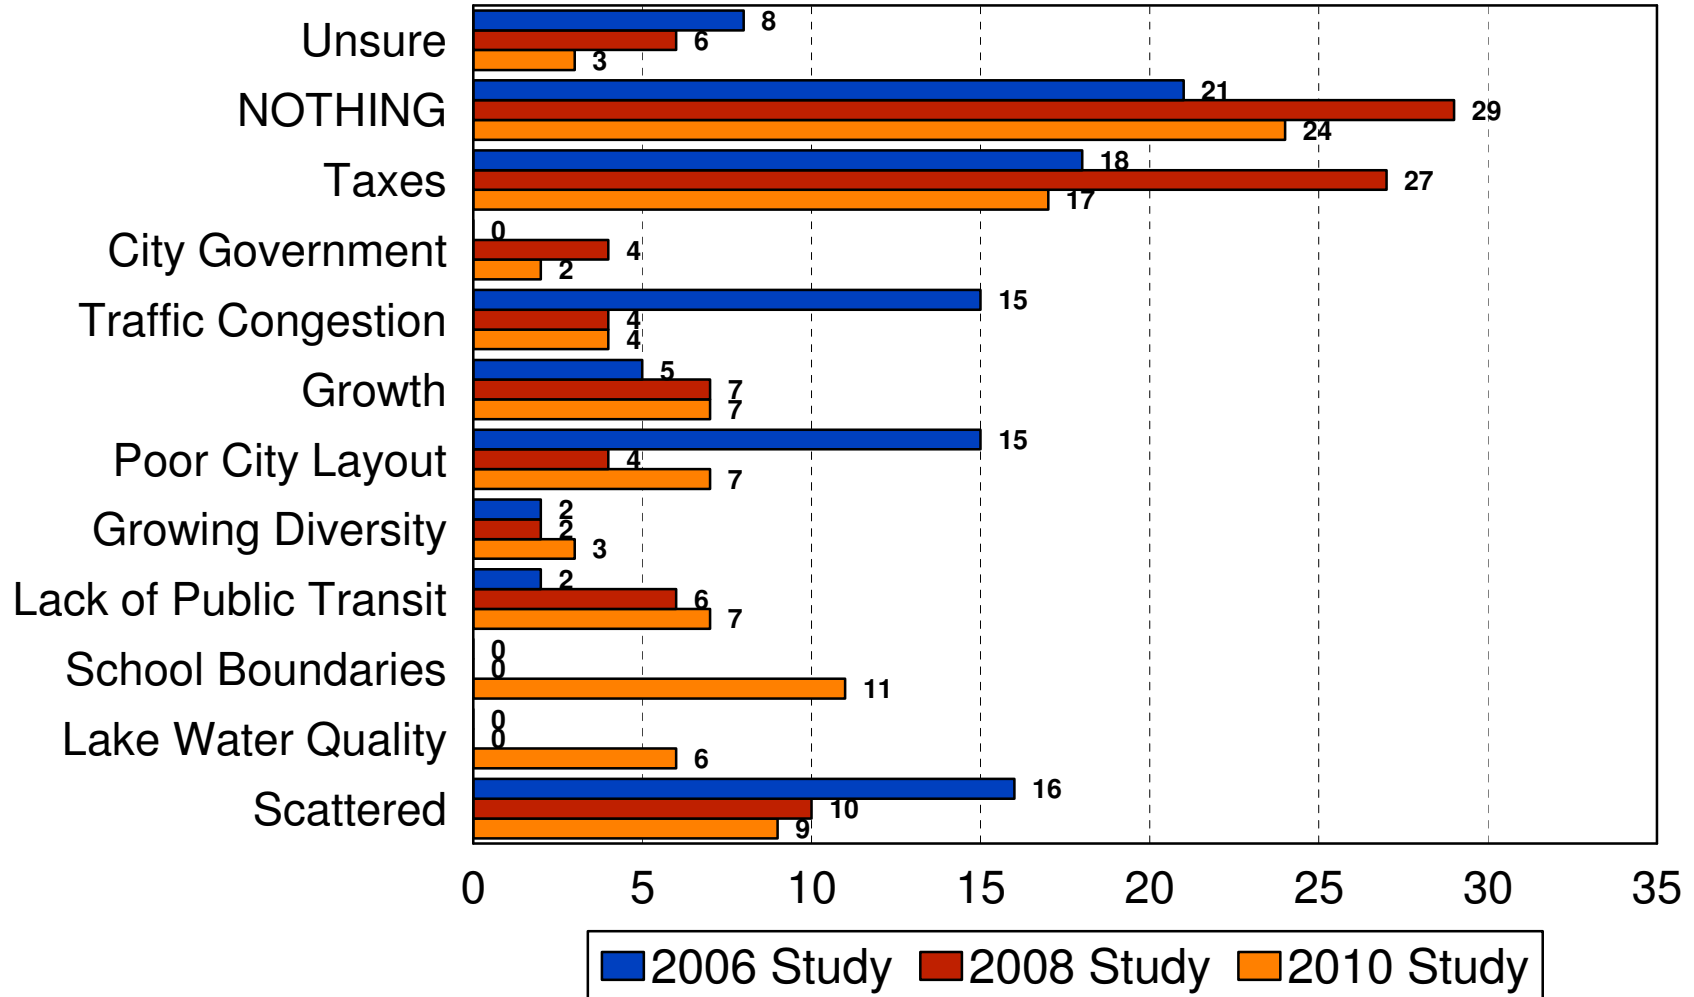

Like Least

2010 City of Eden Prairie