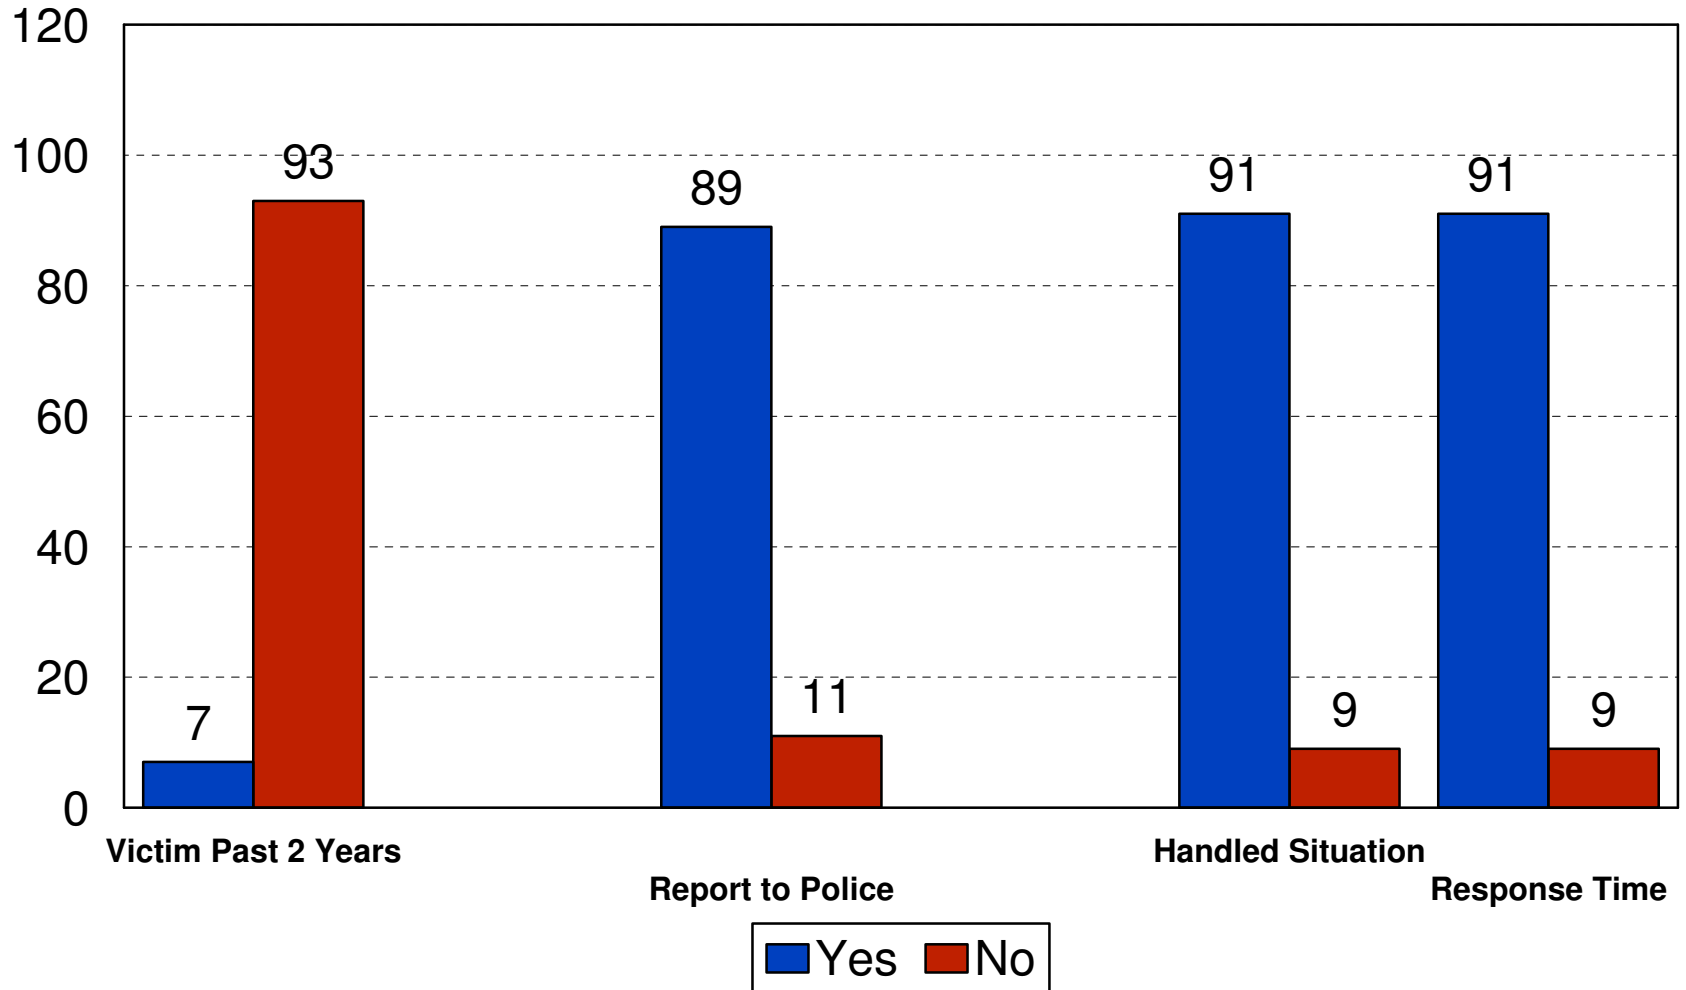

Crime Victim

2010 City of Eden Prairie