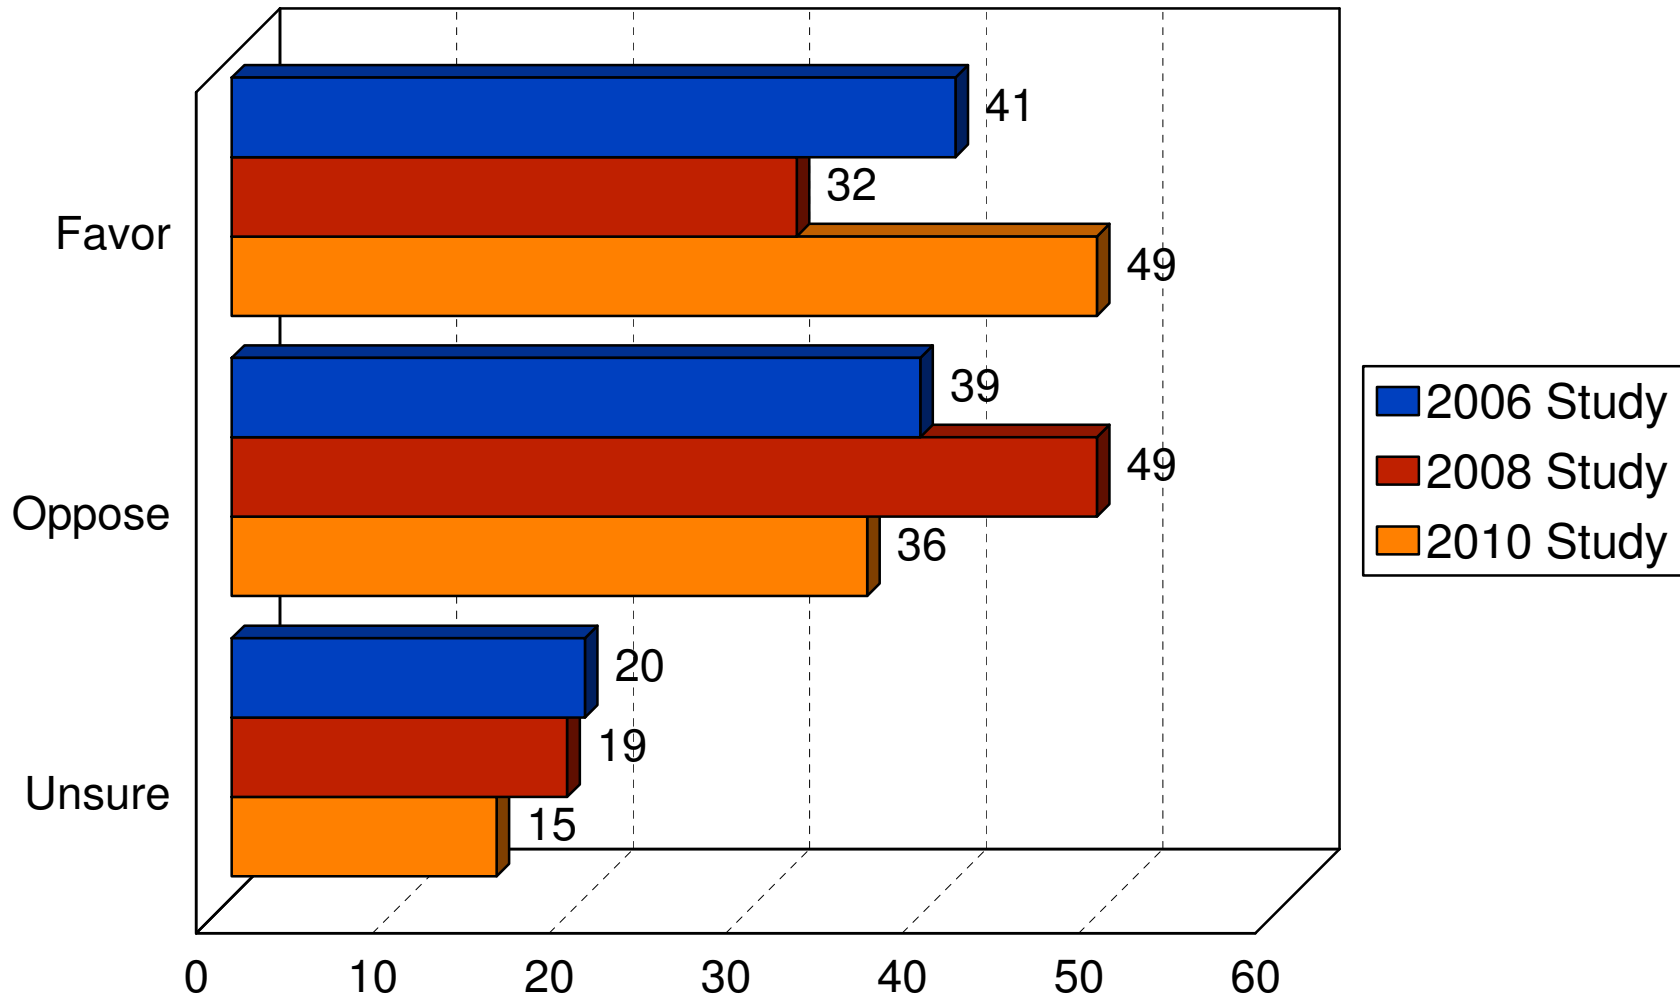

Tax Increase to Maintain

2010 City of Eden Prairie