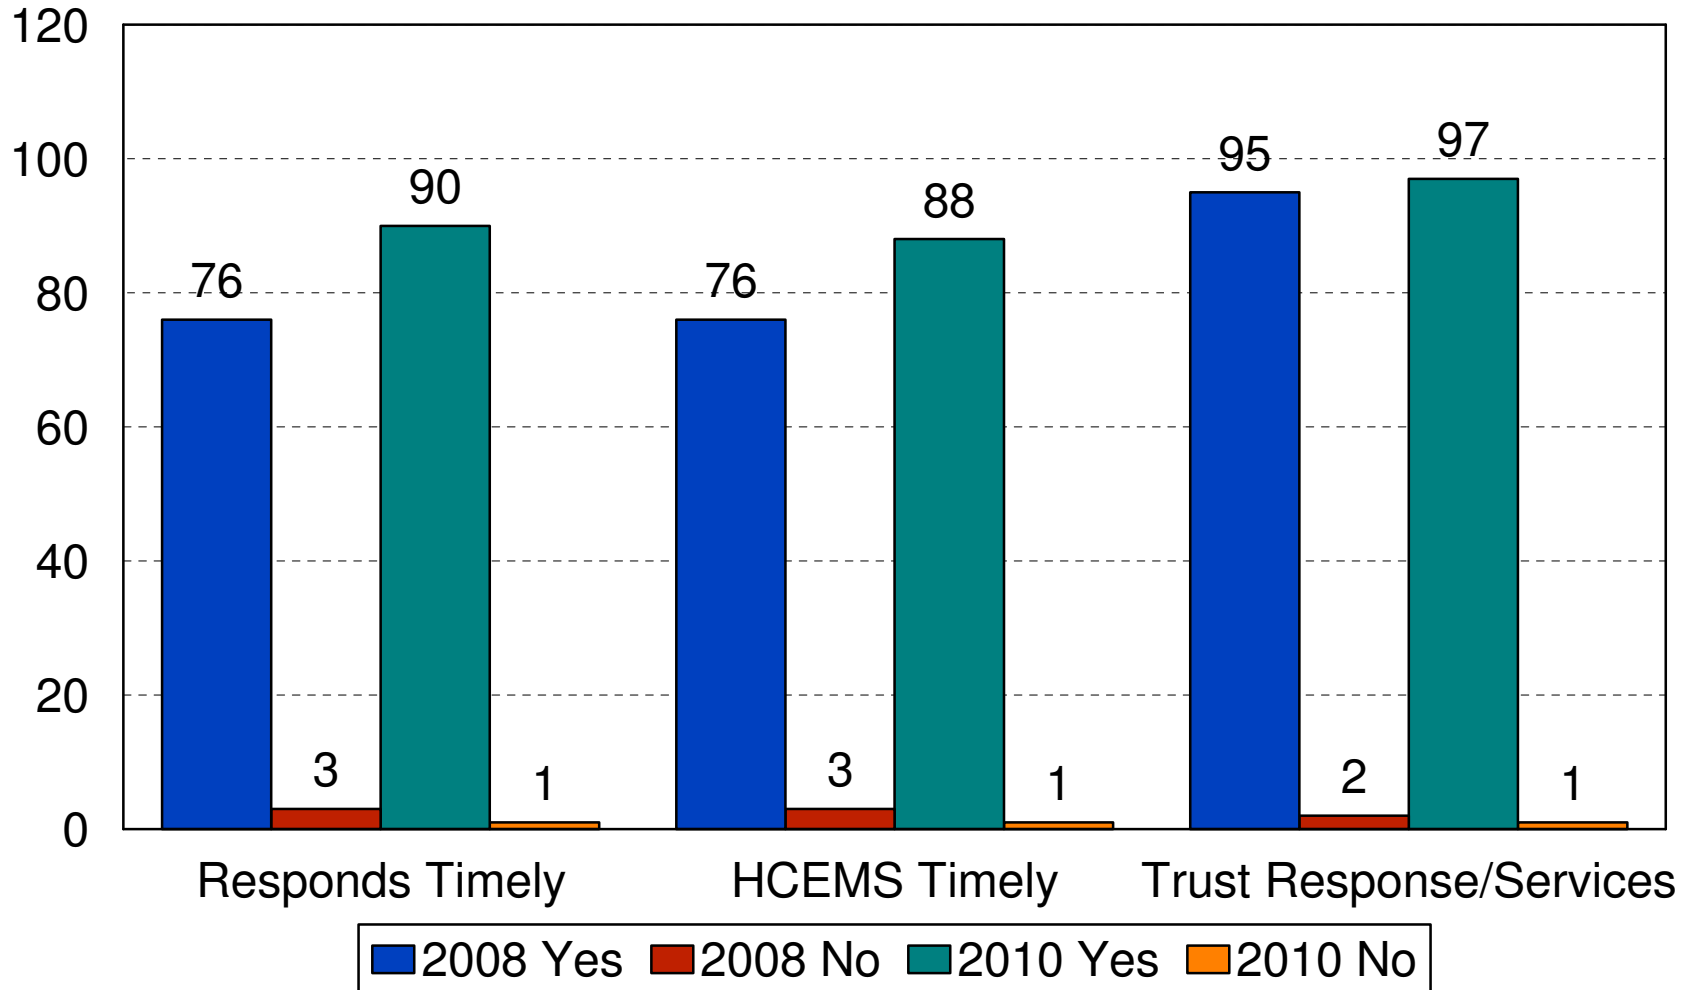

Eden Prairie Fire Department

2010 City of Eden Prairie