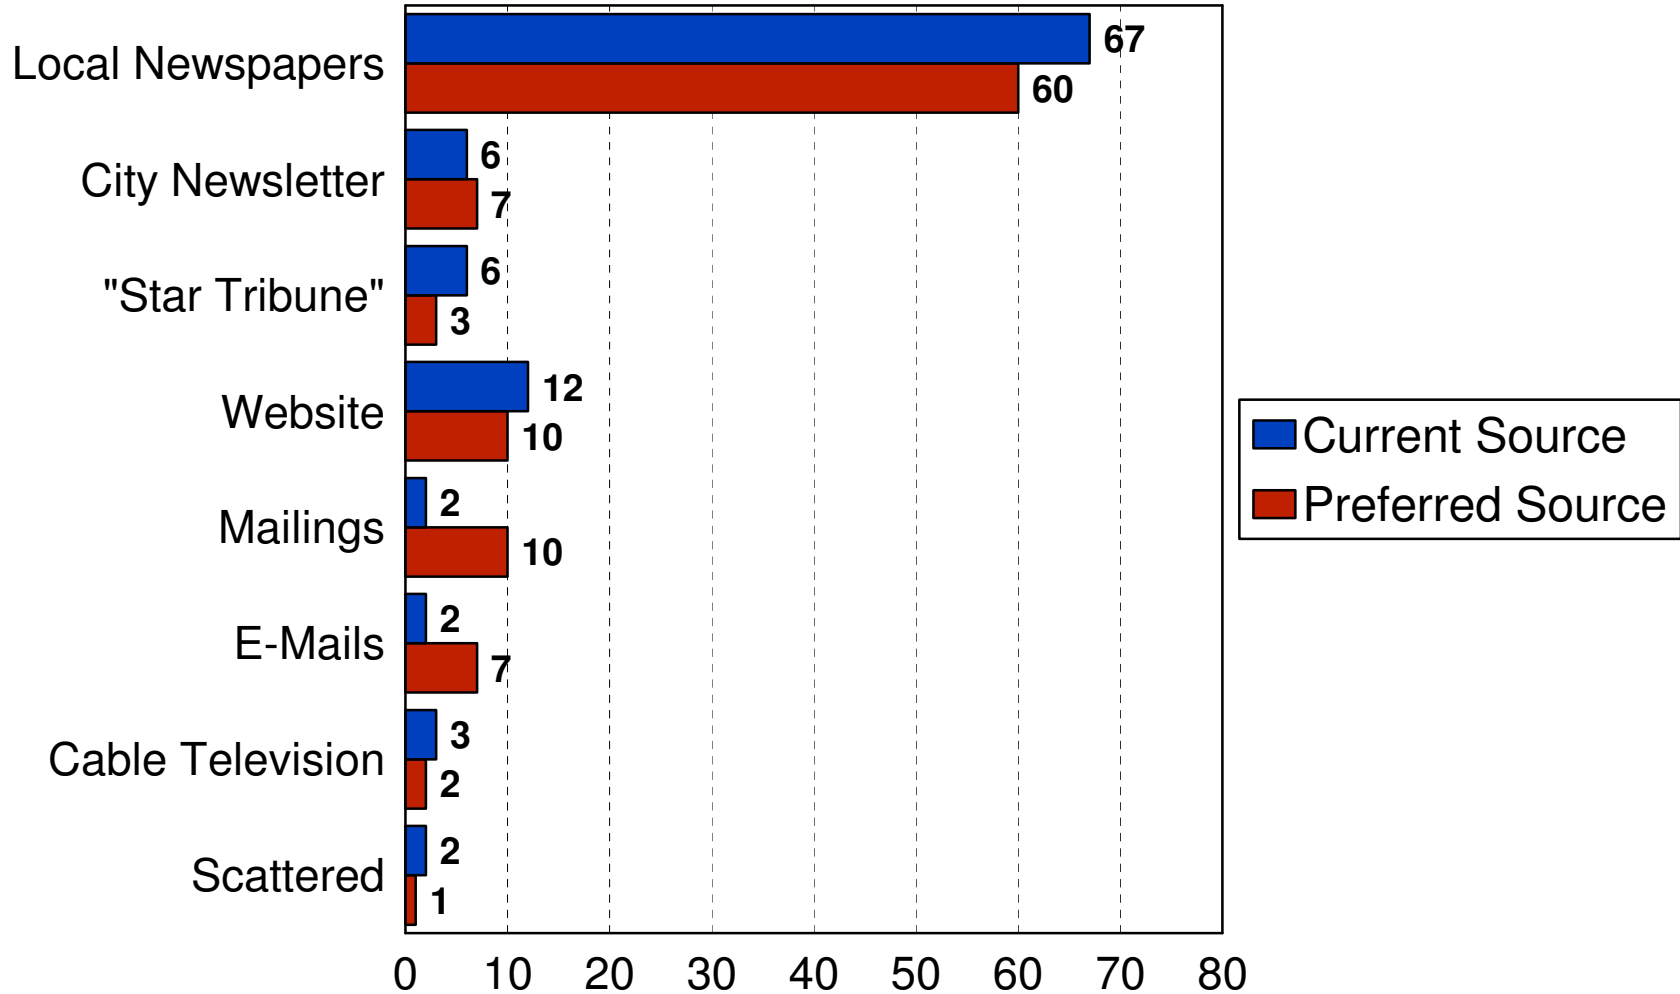

Principal & Preferred Information Source

2010 City of Eden Prairie