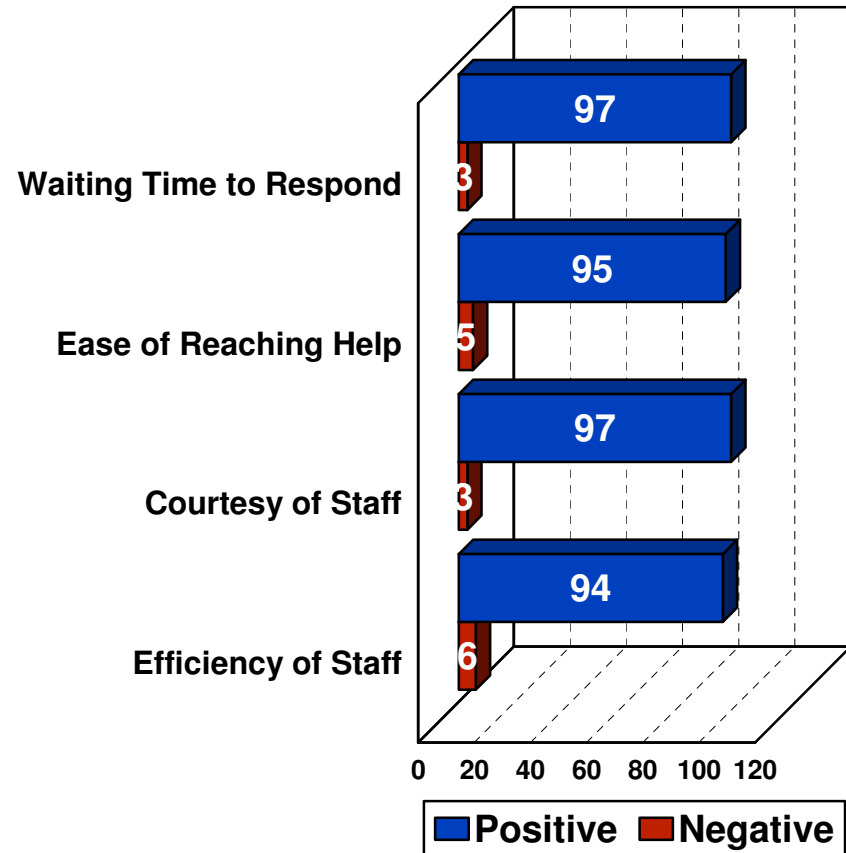

Customer Service Dimensions