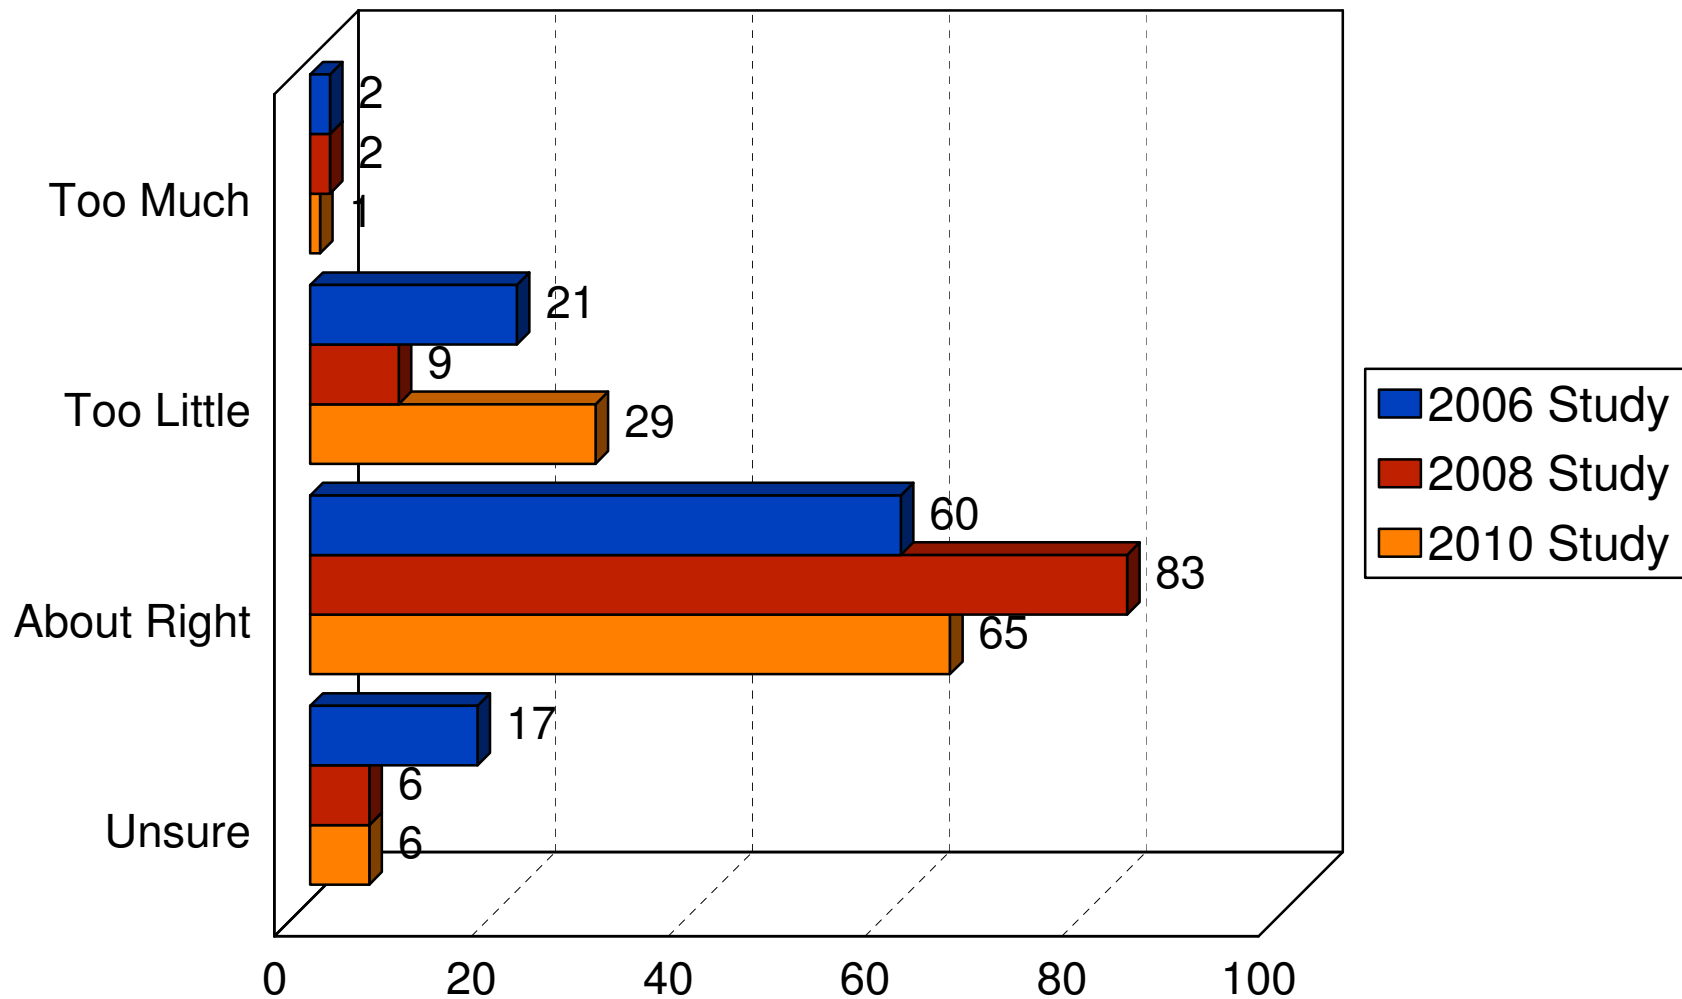

City Actions Protecting Water Quality

2010 City of Eden Prairie