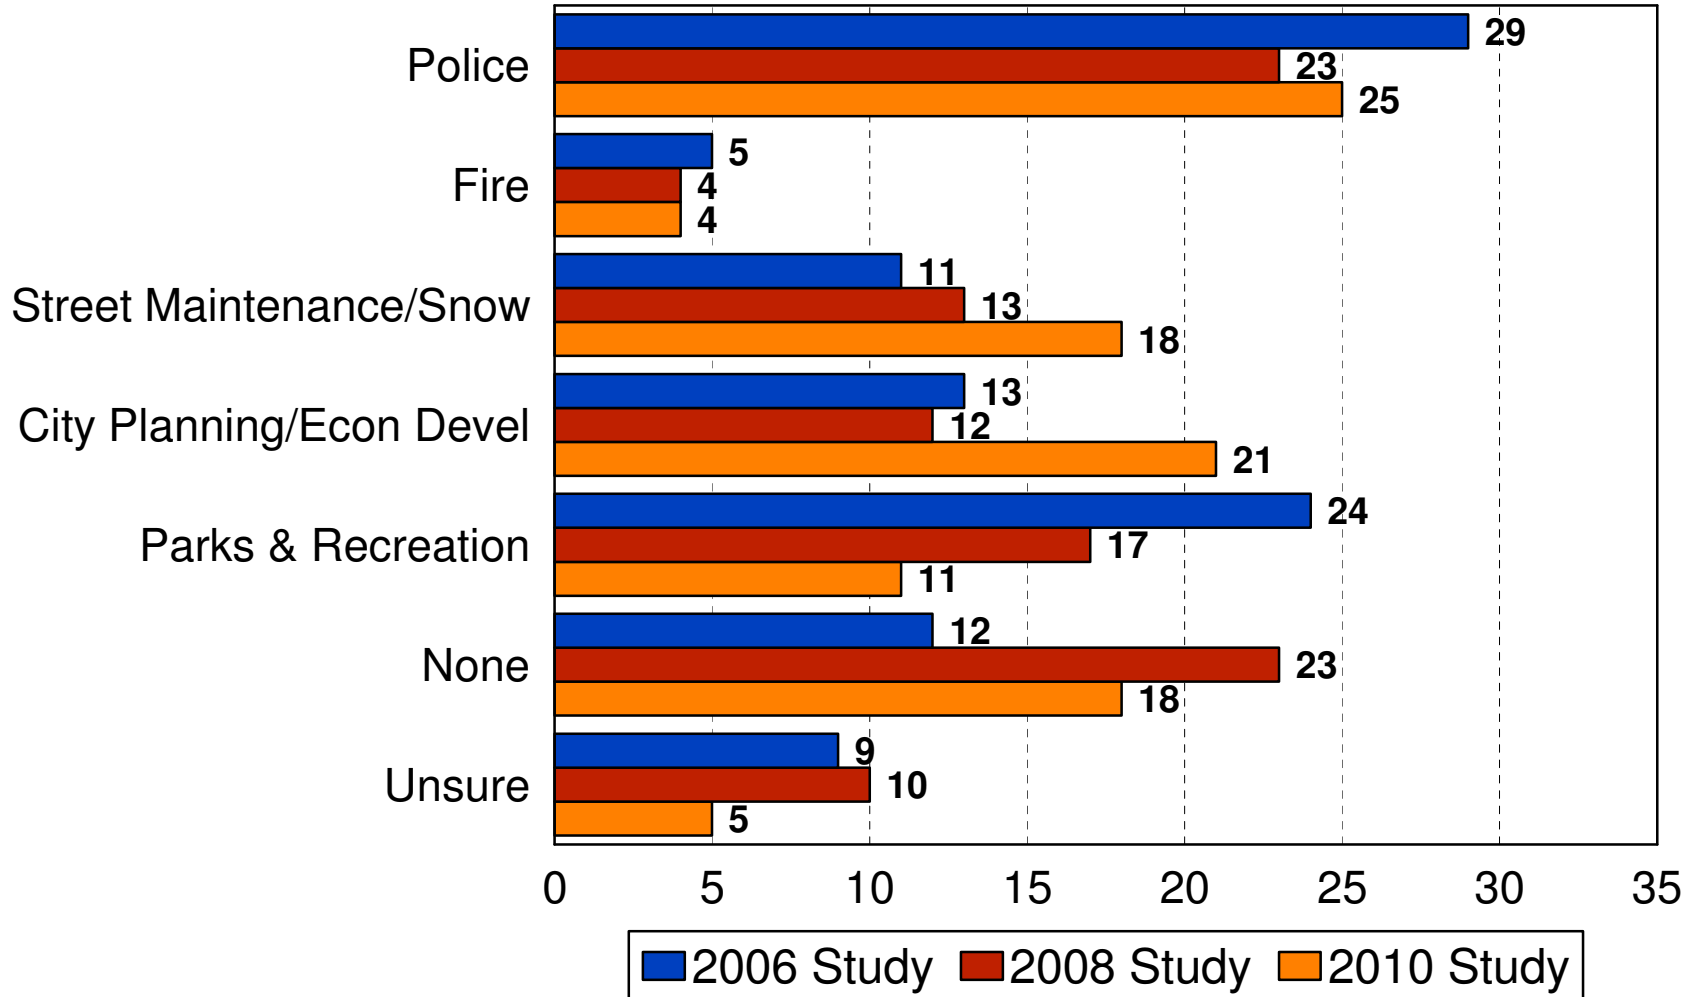

1% Budget Increase Priority

2010 City of Eden Prairie