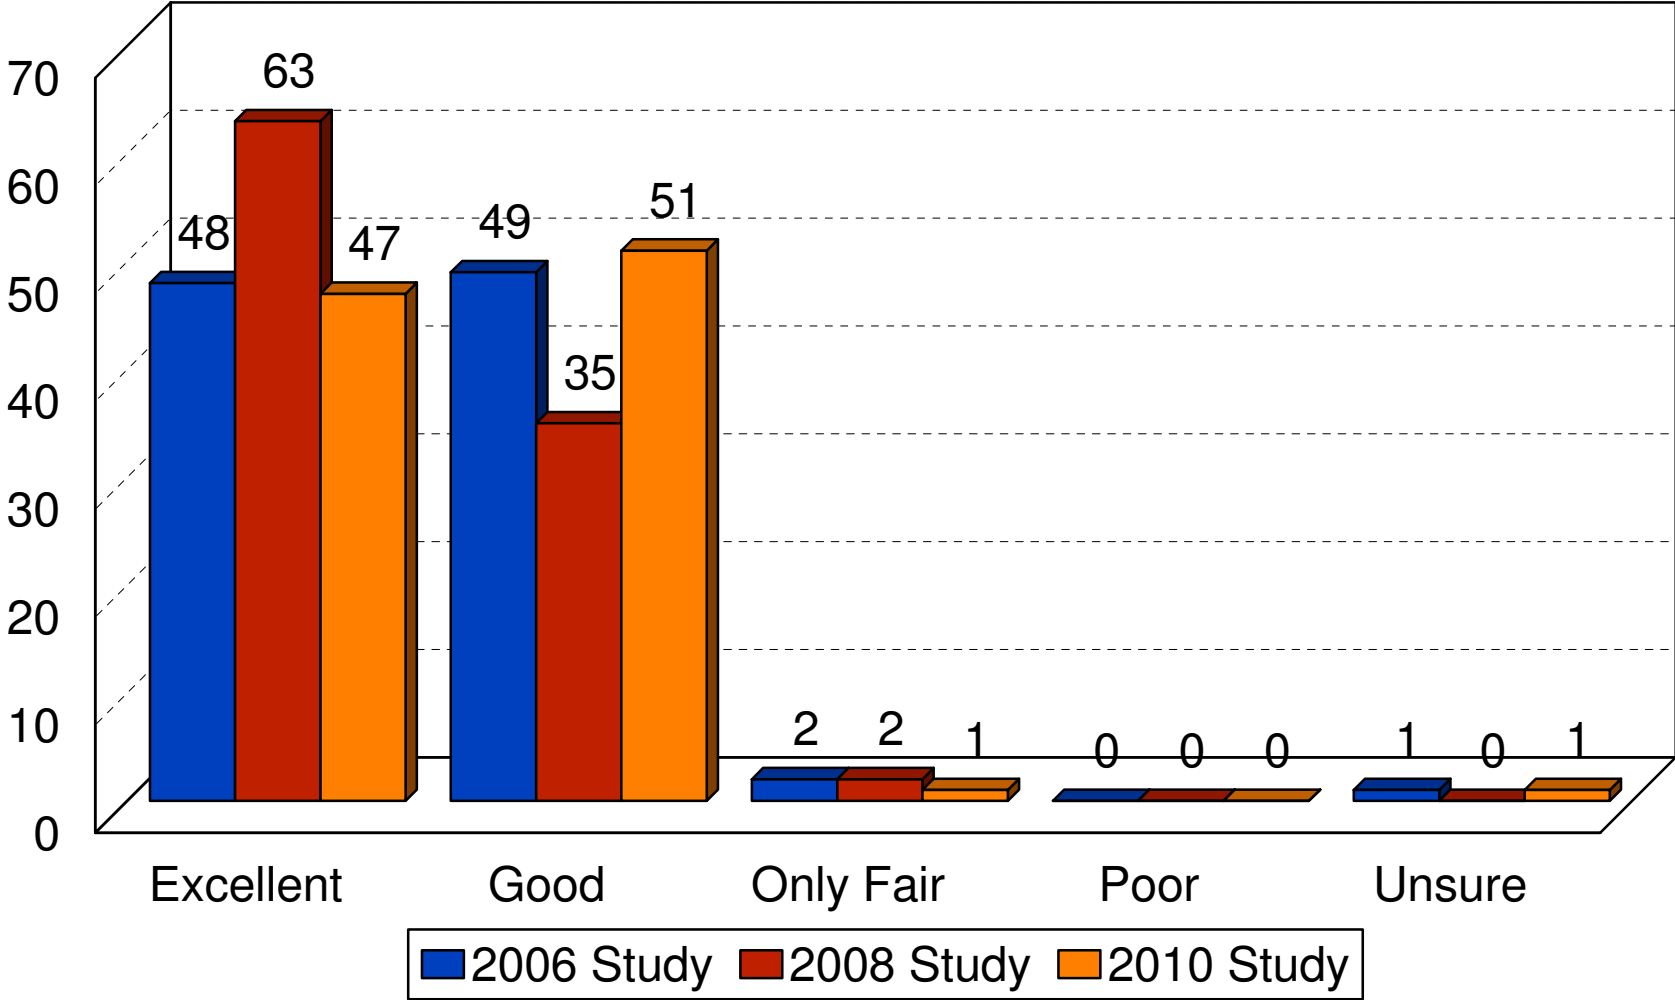

Quality of Life Rating

2010 City of Eden Prairie