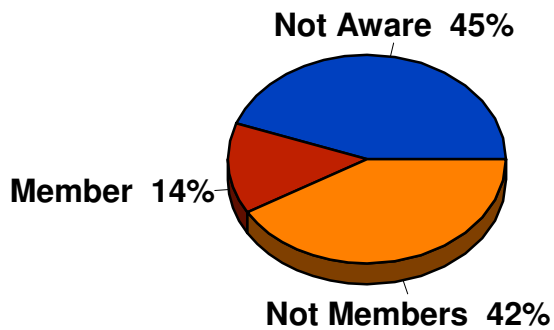

Wine Club

2010 City of Eden Prairie

Awareness and Household Membership