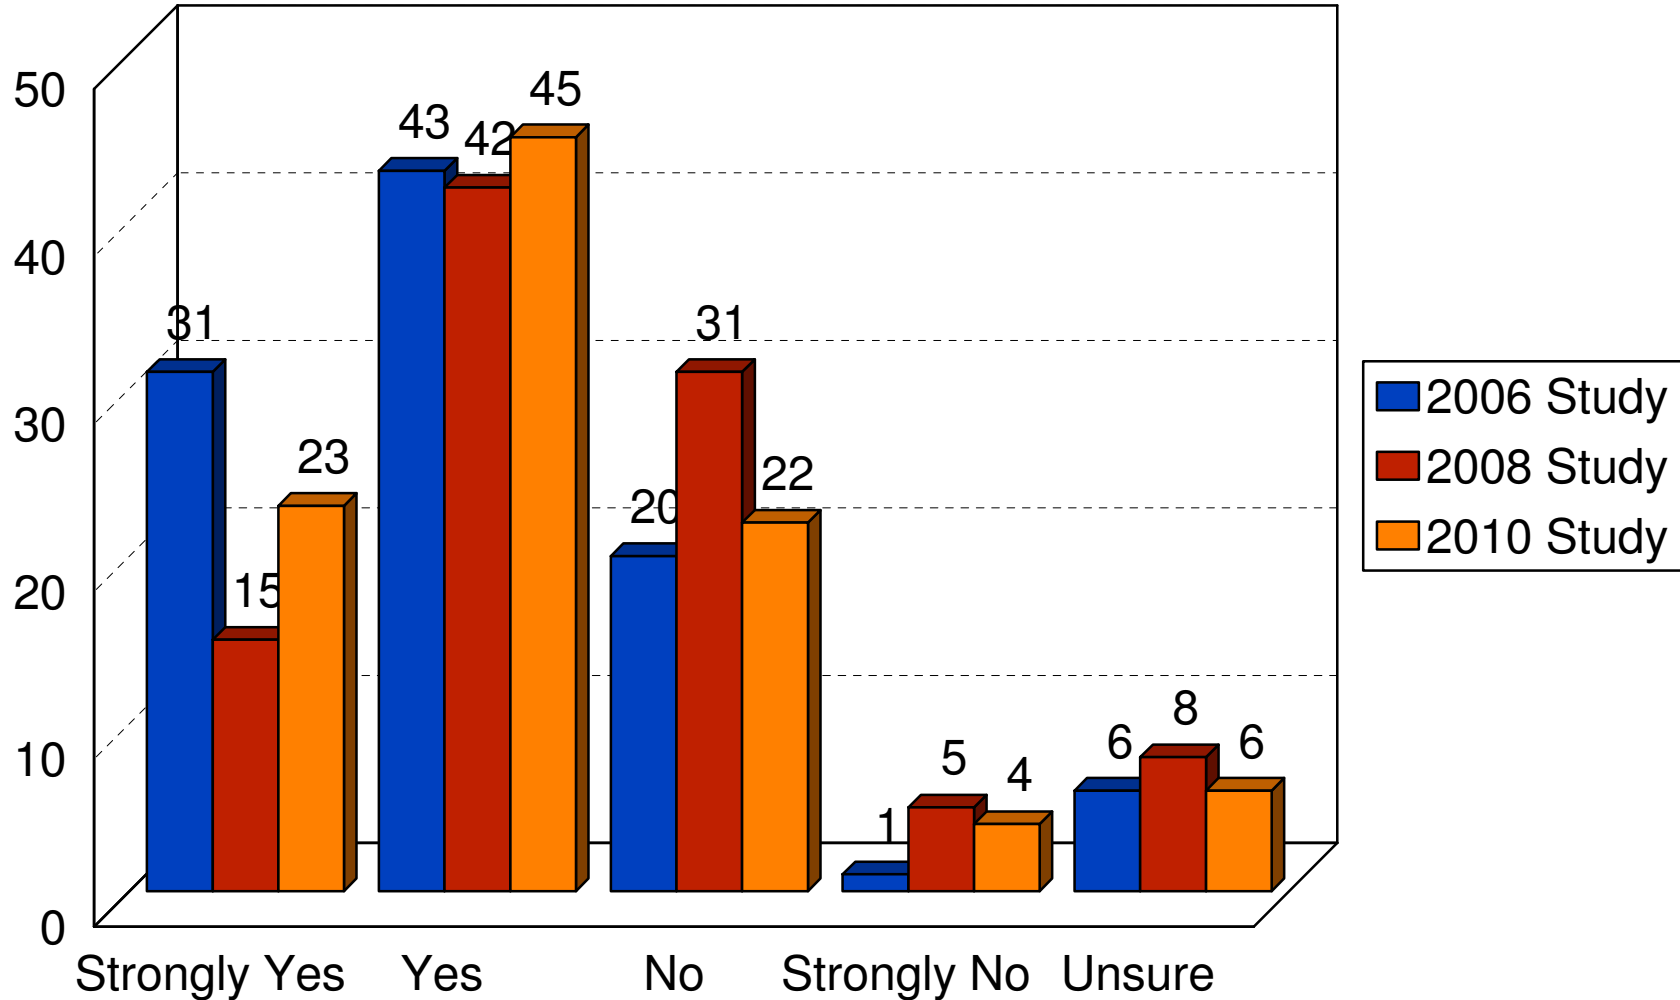

More Active City Role in Preserving and Protecting Open Space

2010 City of Eden Prairie