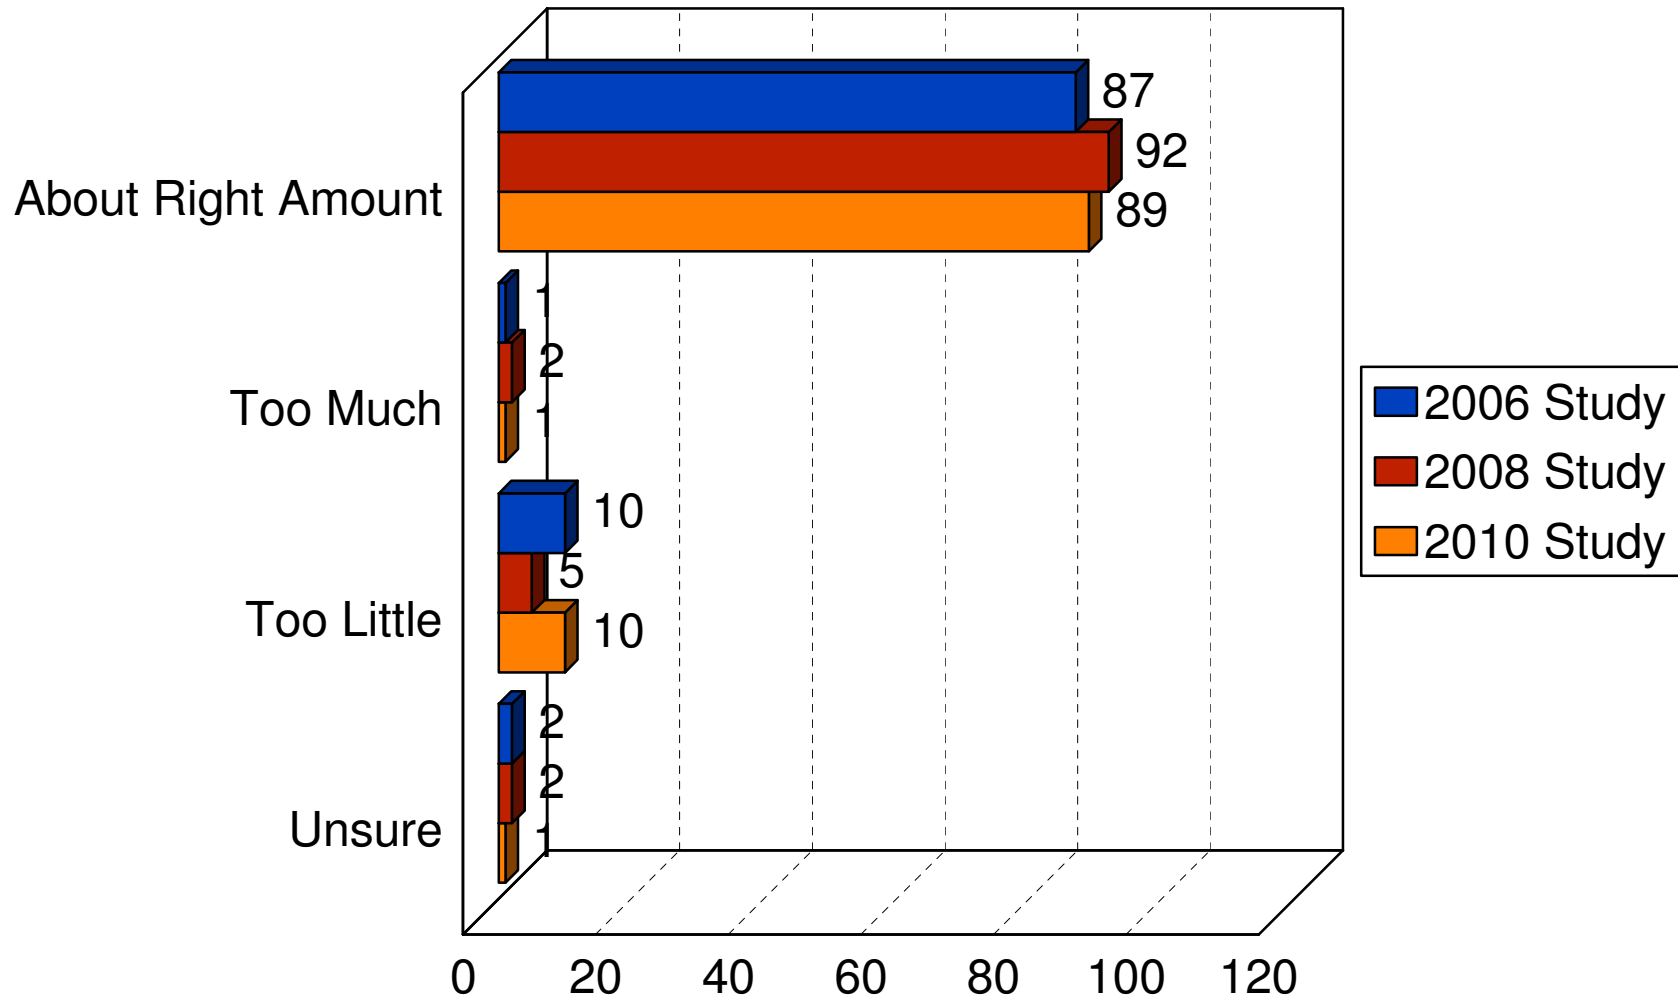

Amount of Natural Open Space

2010 City of Eden Prairie