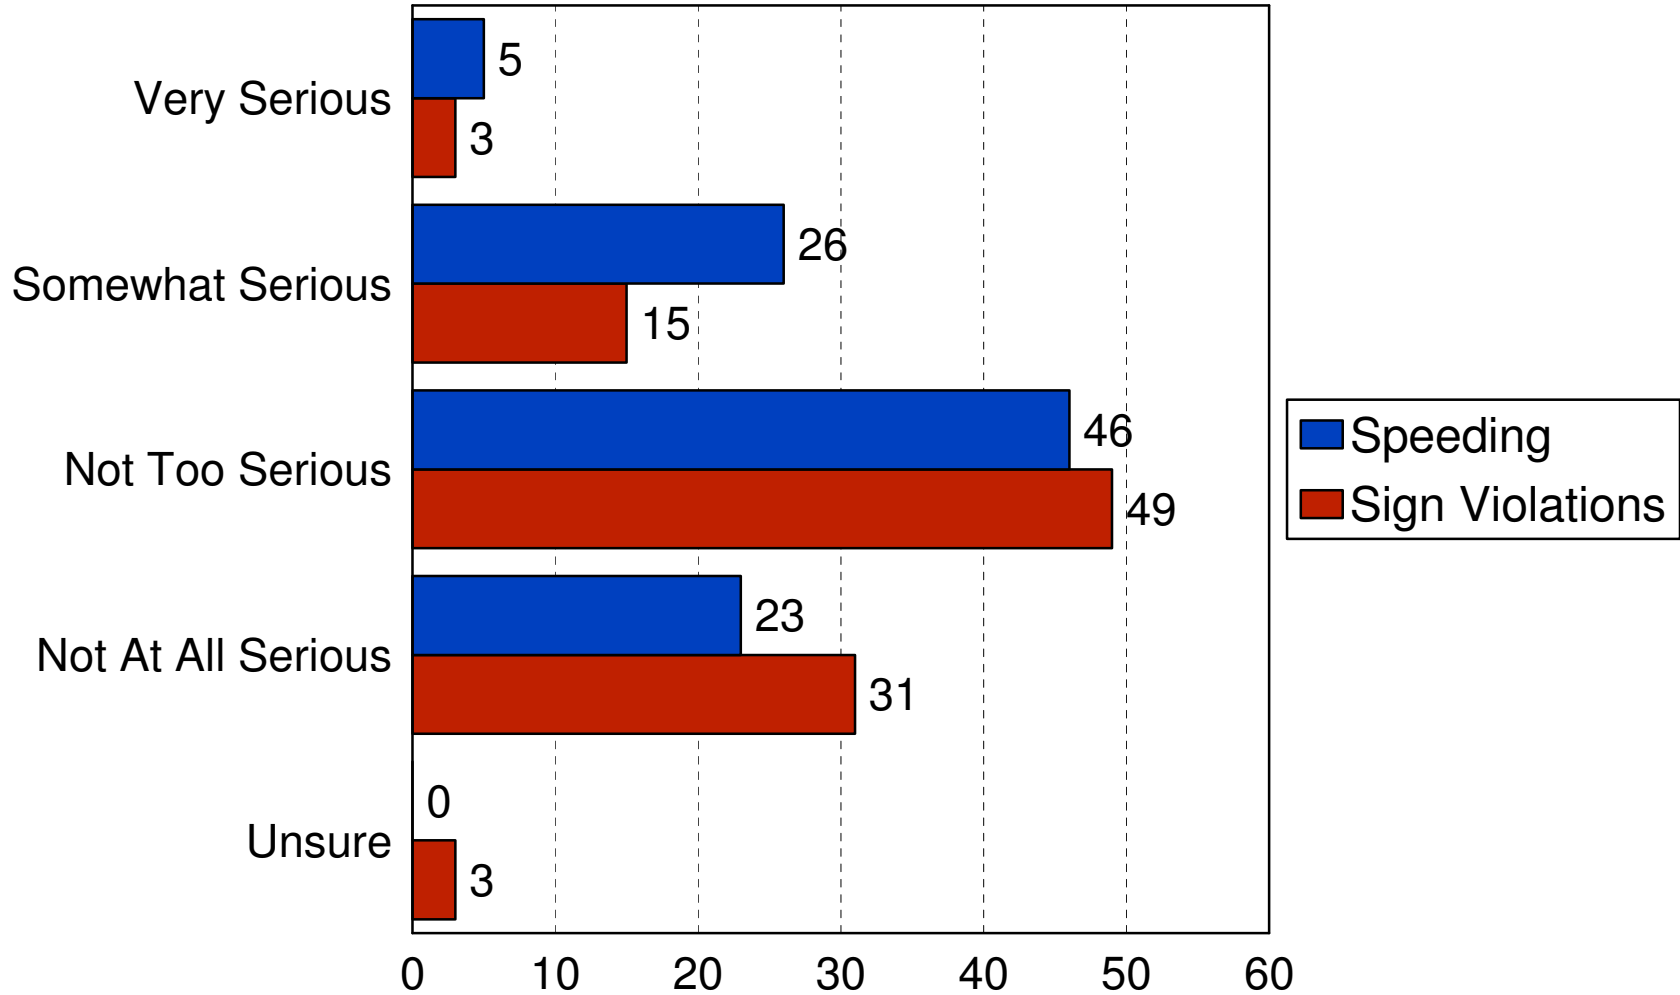

Neighborhood Traffic Violations

2010 City of Eden Prairie