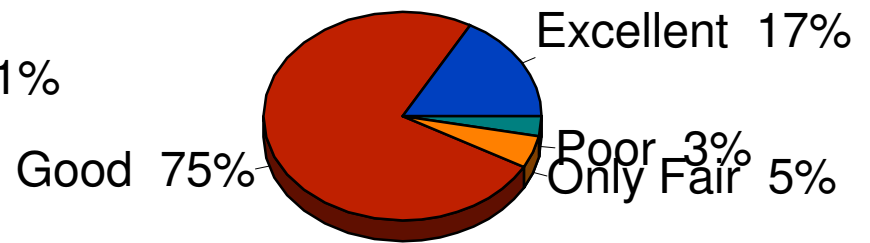

Ability to Get Around City on Bicycle