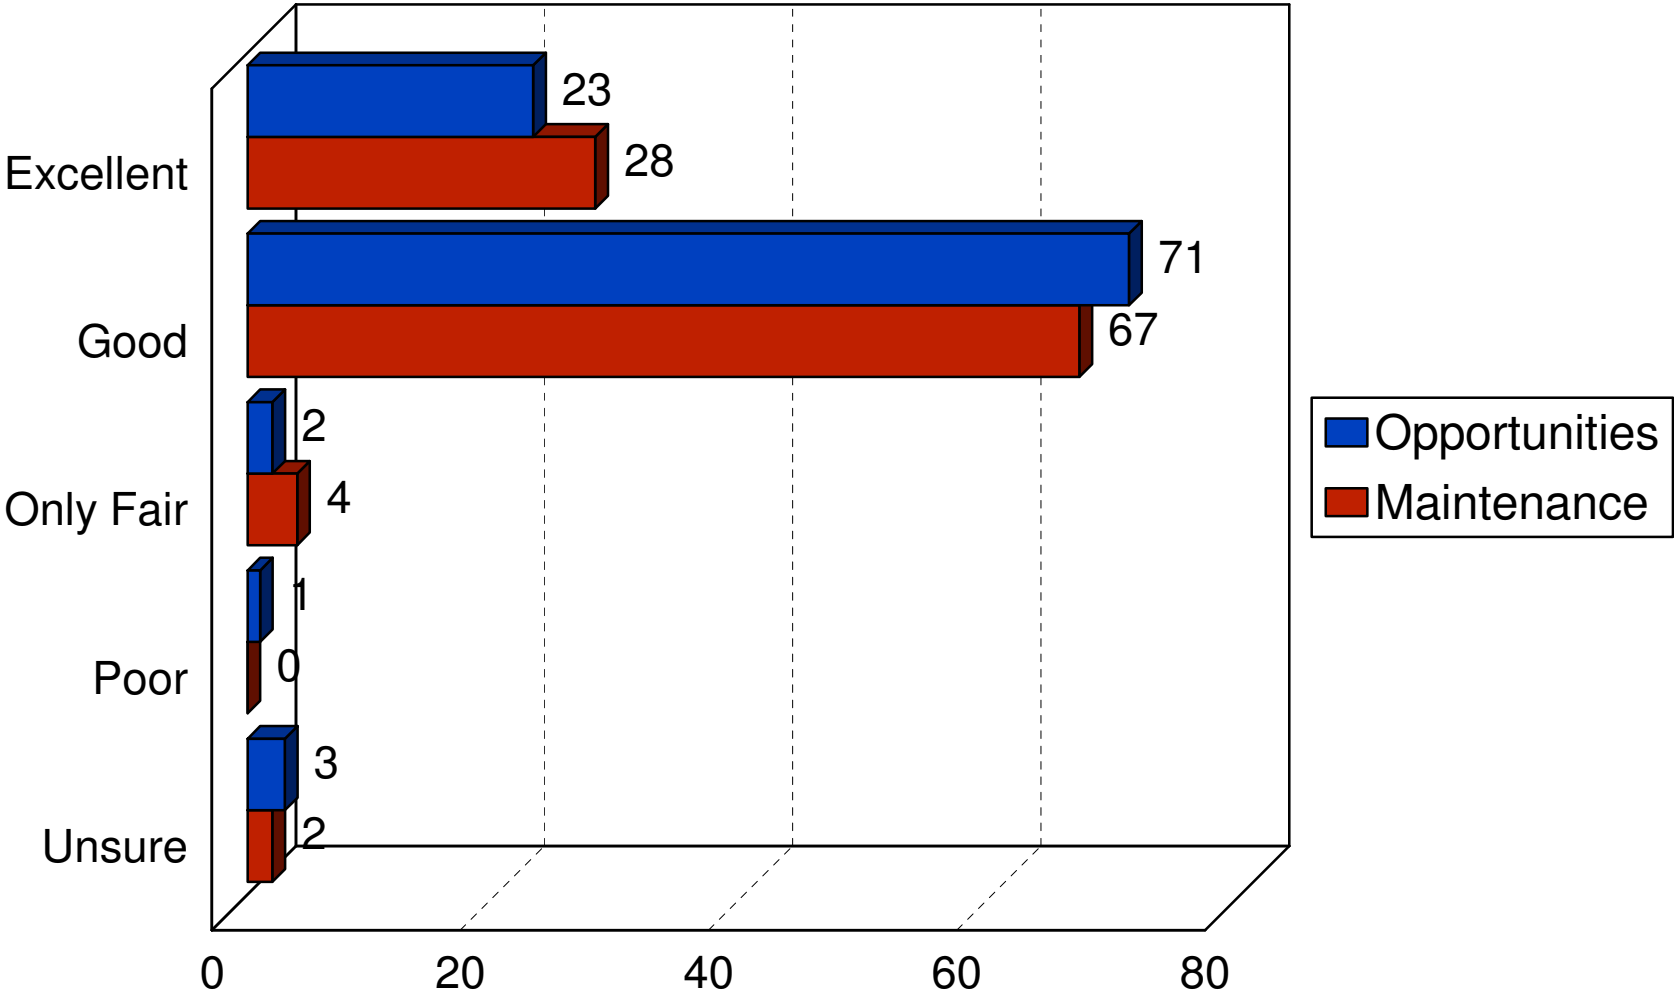

Park and Recreation System

2010 City of Eden Prairie