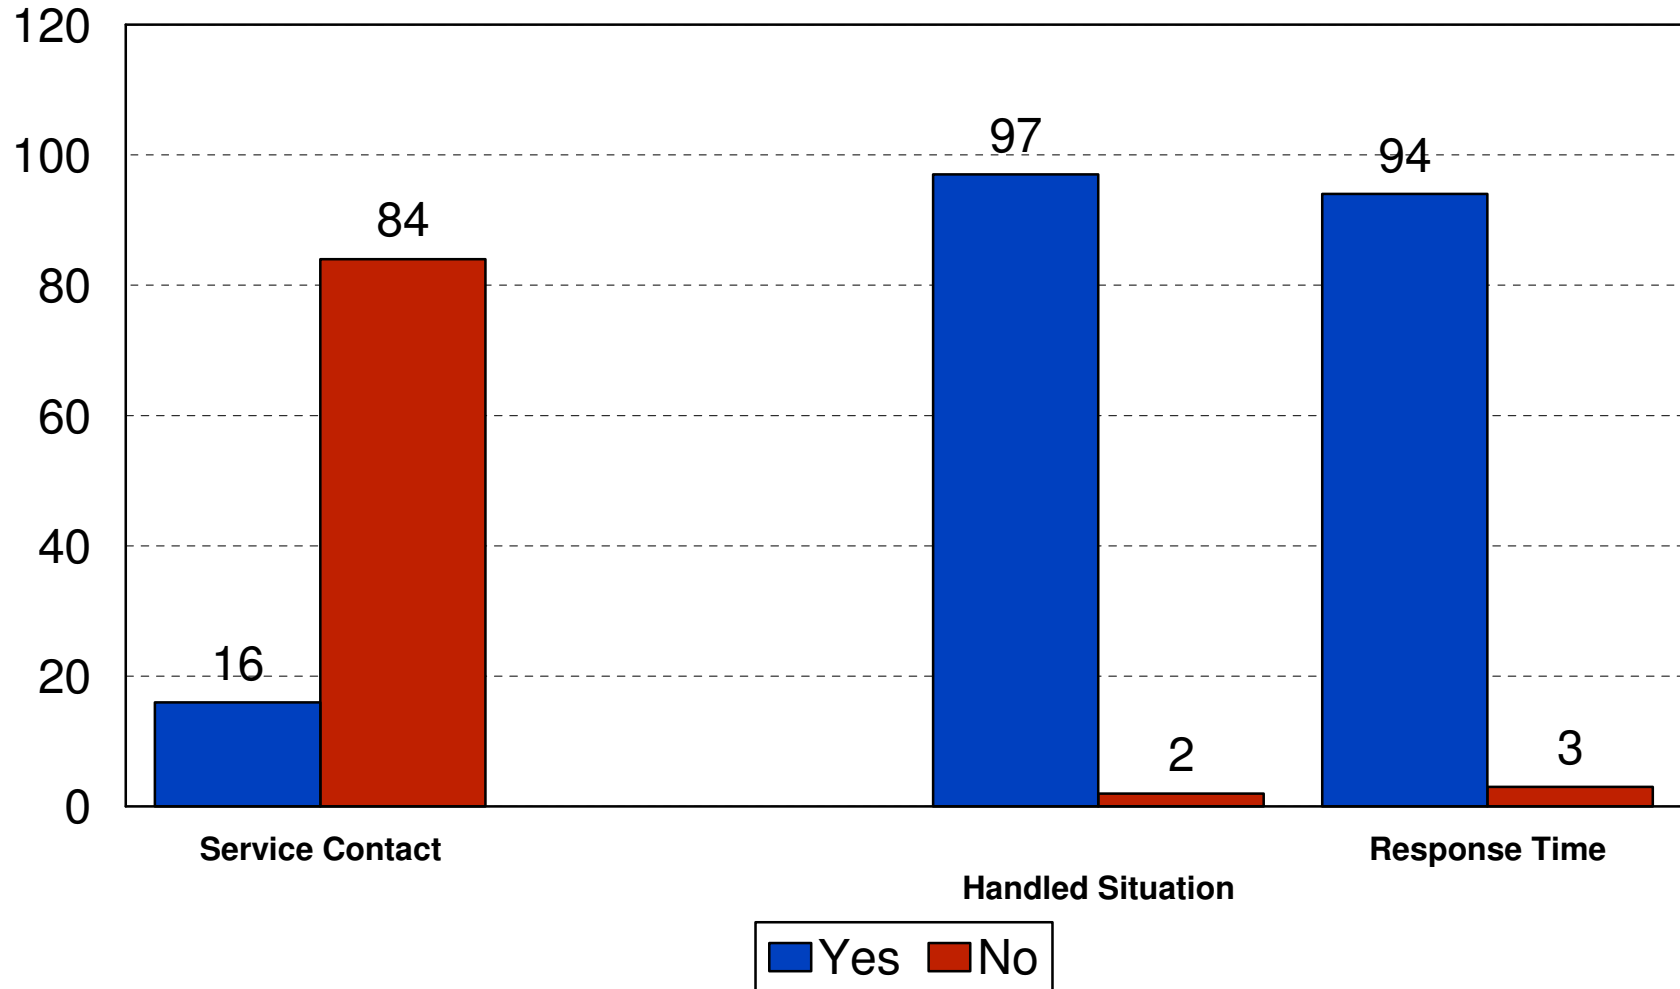

Eden Prairie Police Department

2010 City of Eden Prairie