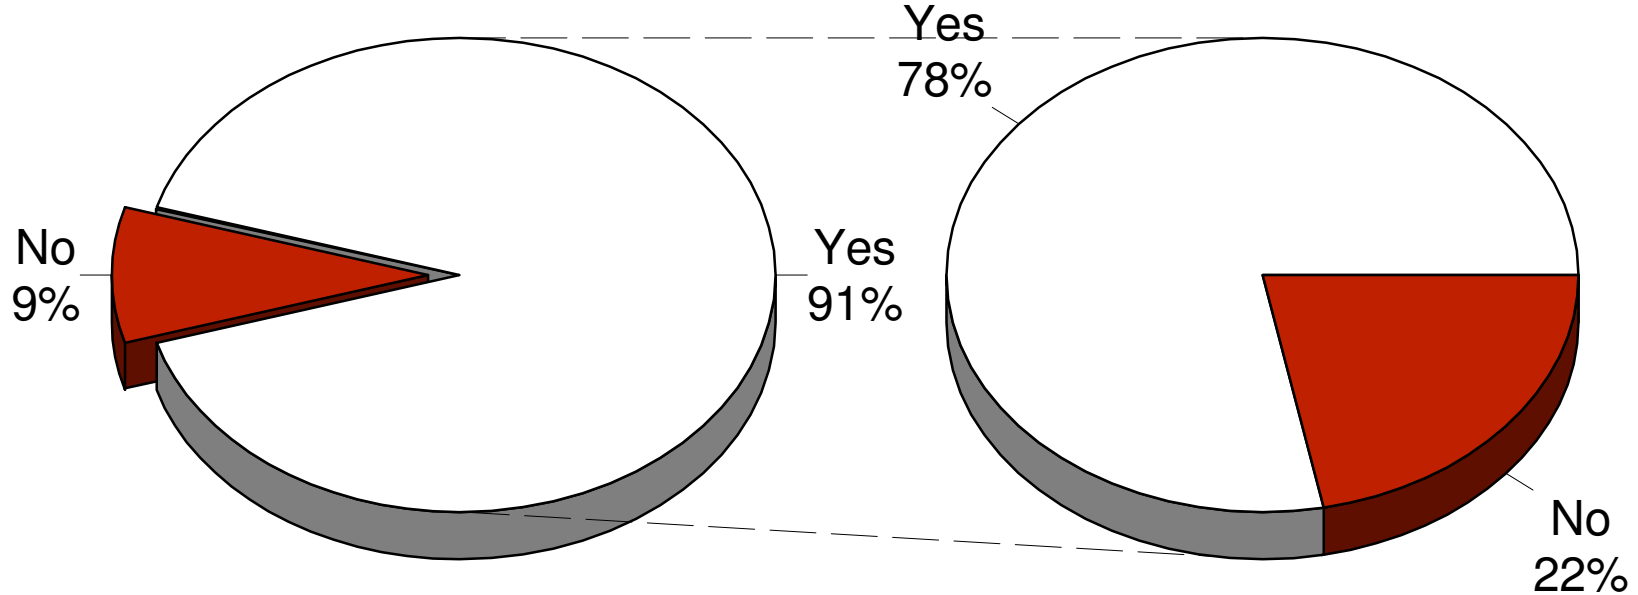

City Website

2010 City of Eden Prairie

Access to the Internet

Accessed the Eden Prairie Website