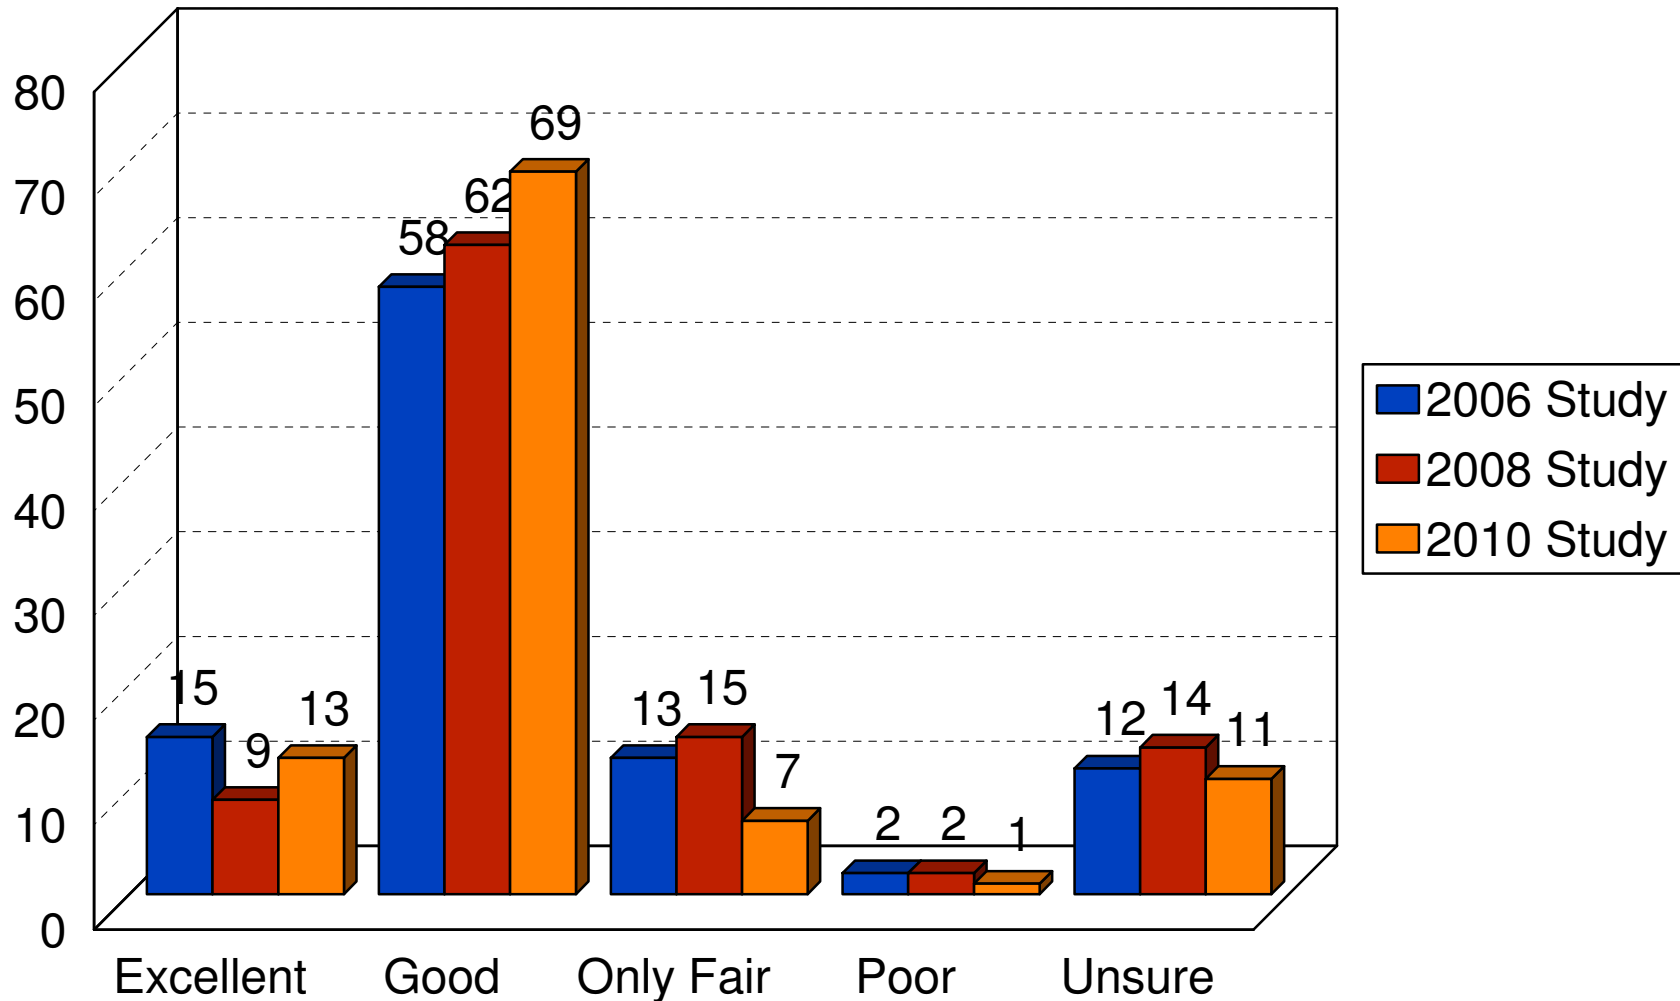

Value of City Services

2010 City of Eden Prairie