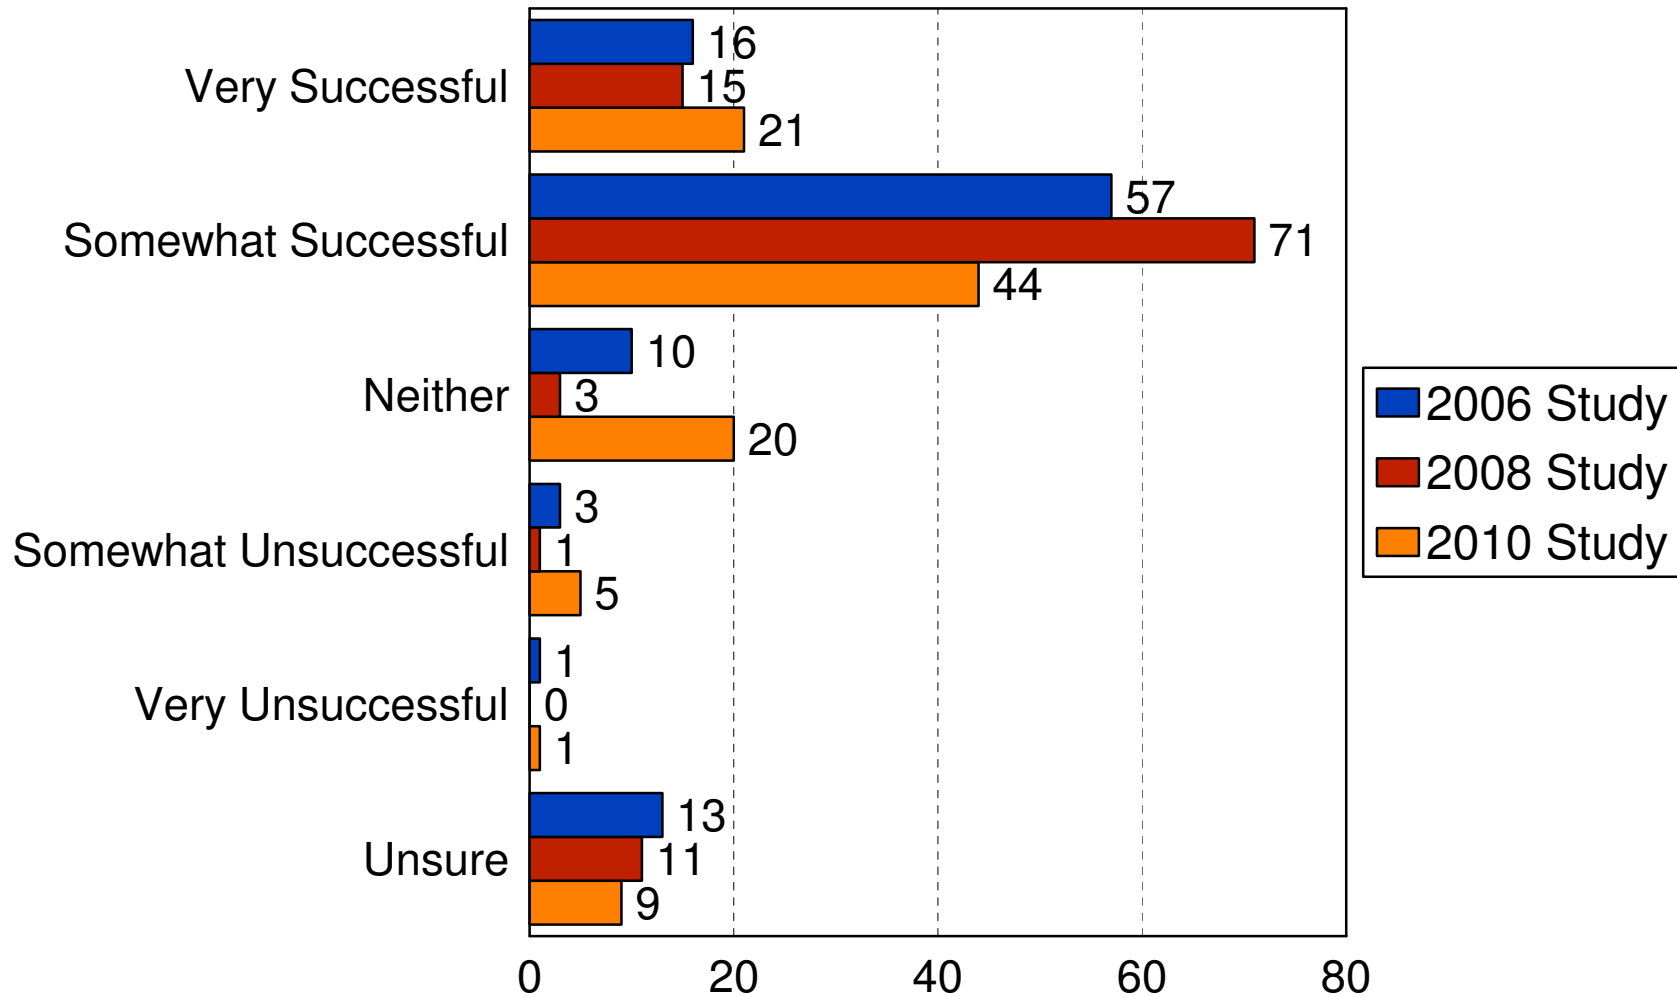

Maintaining Balance

2010 City of Eden Prairie