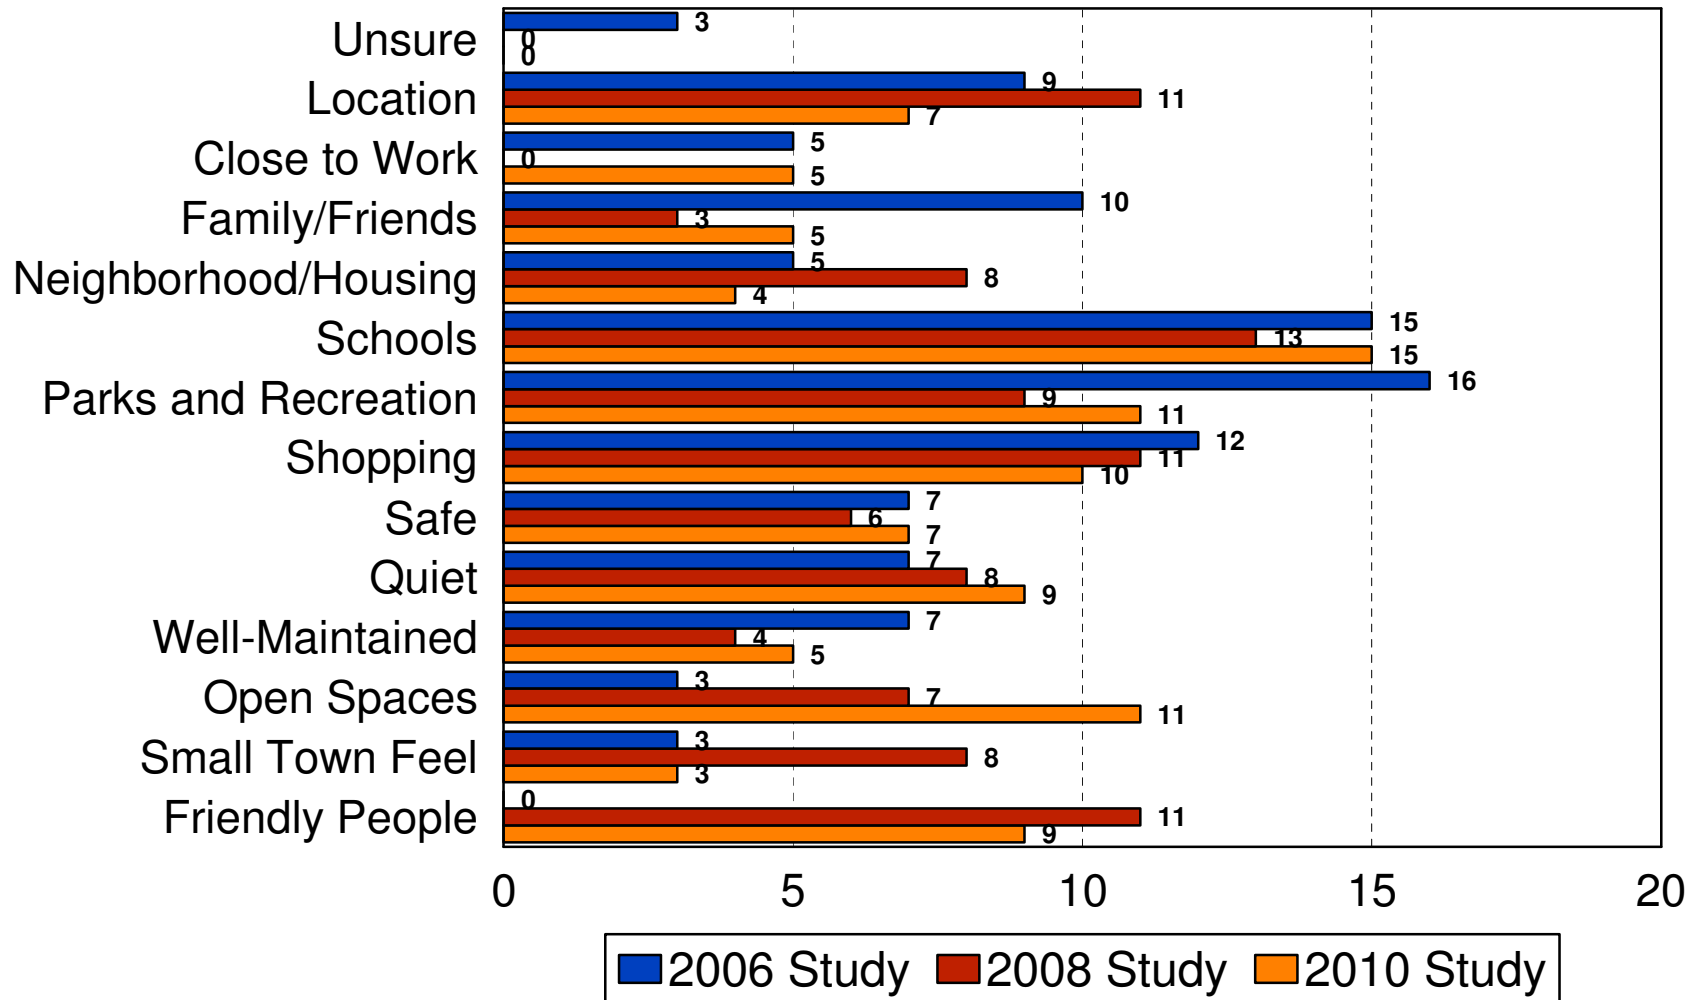

Like Most about City

2010 City of Eden Prairie