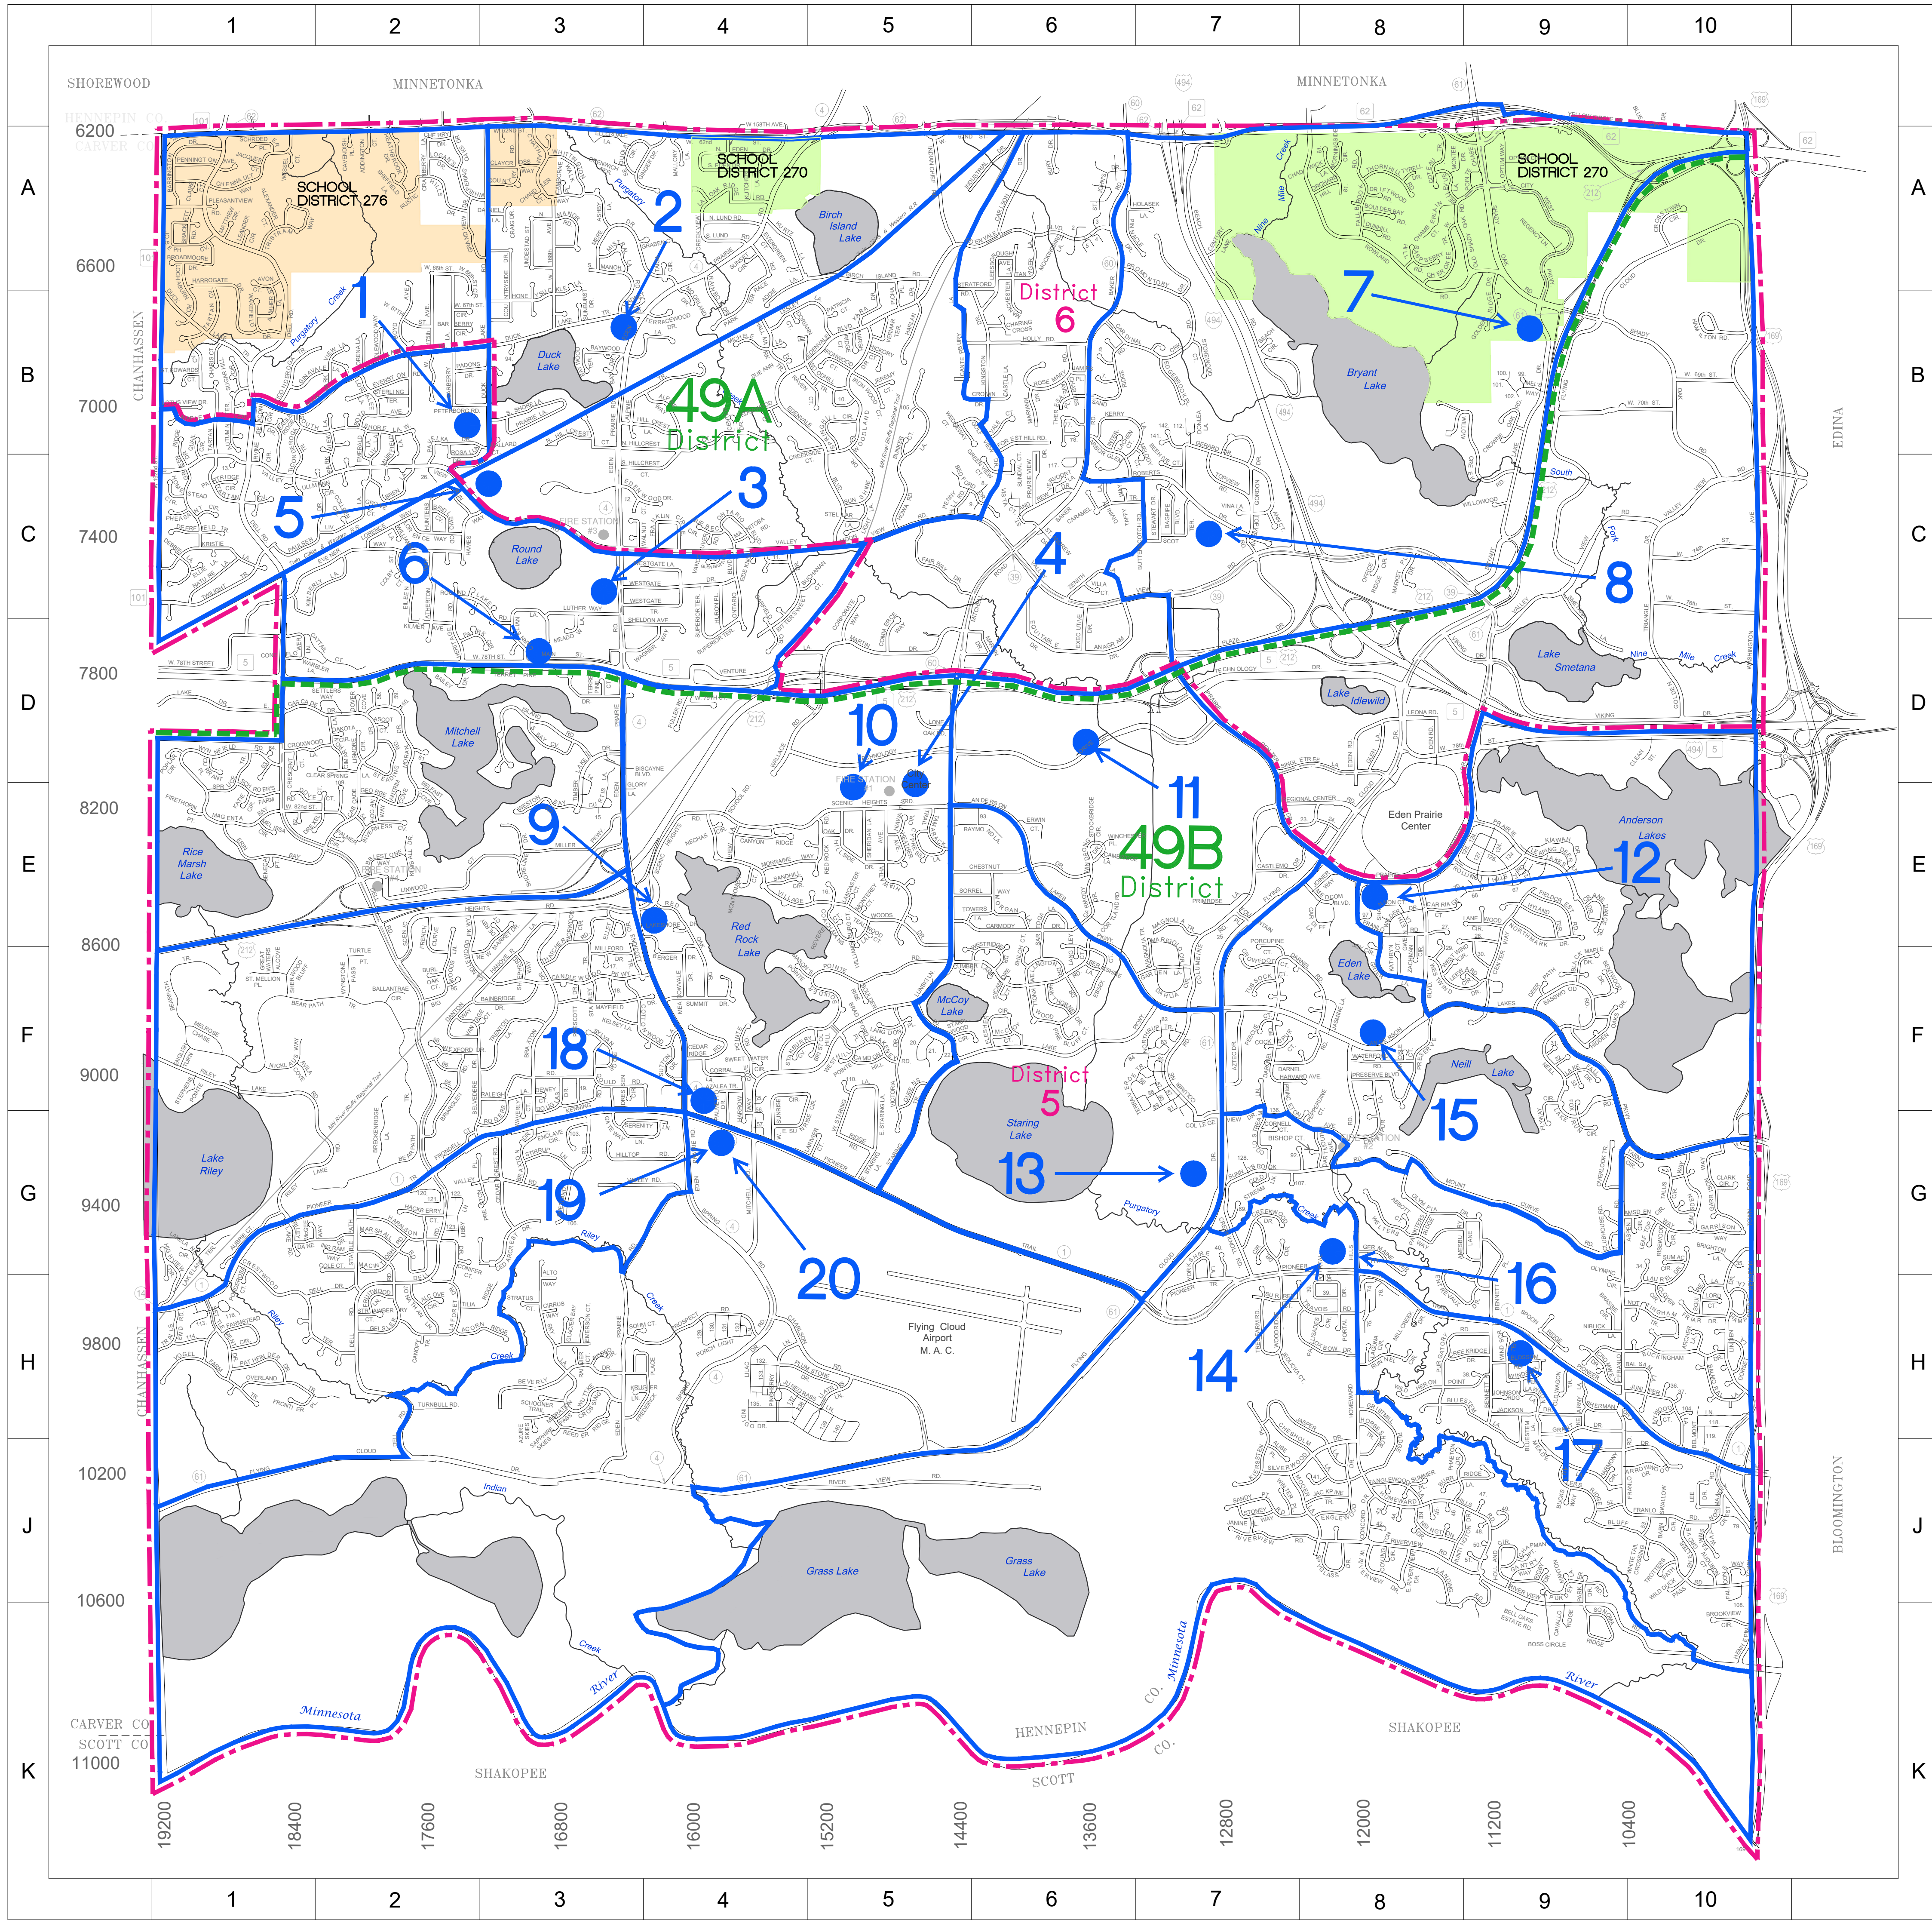

CITY OF EDEN PRAIRIE

PRECINCT RELOCATION MAP

2024

- VOTER PRECINCT
- VOTER DISTRICT
- COUNTY COMMISSIONER DISTRICTS
- SCHOOL DISTRICT 270 - HOPKINS
- SCHOOL DISTRICT 276 - MINNETONKA

1. 1 Prairie View Elementary School
   17255 Peterborg Road
2. 2 Eden Prairie Assembly of God
   16591 Duck Lake Trail
3. 3 Immanuel Lutheran Church
   16515 Luther Way
4. 4 City of Eden Prairie City Center
   8080 Mitchell Road
5. 5 Prairie Hill Evangelical Free Church
   17200 Valley View Road
6. 6 Christ Lutheran Church
   16900 Main Street
7. 7 Wooddale Church
   6630 Shady Oak Road
8. 8 City Hill Church
   12901 Roberts Drive
9. 9 Victory Lutheran Church
   16200 Berger Drive
10. 10 Eden Prairie United Methodist Church
    15050 Scenic Heights Road
11. 11 St. Andrew Lutheran Church
    13600 Technology Drive
12. 12 Eden Prairie Community Library
    565 Prairie Center Drive
13. 13 Hennepin Technical College
    13100 College View Drive
14. 14 Pax Christi Catholic Community
    12100 Pioneer Trail
15. 15 Eden Lake Elementary School
    12000 Anderson Lakes Parkway
16. 16 Pax Christi Catholic Community
    12100 Pioneer Trail
17. 17 Prairie Lutheran Church
    11000 Blossom Road
18. 18 Prairie Community Church
    9145 Eden Prairie Road
19. 19 Grace Church
    9301 Eden Prairie Road
20. 20 Grace Church
    9301 Eden Prairie Road